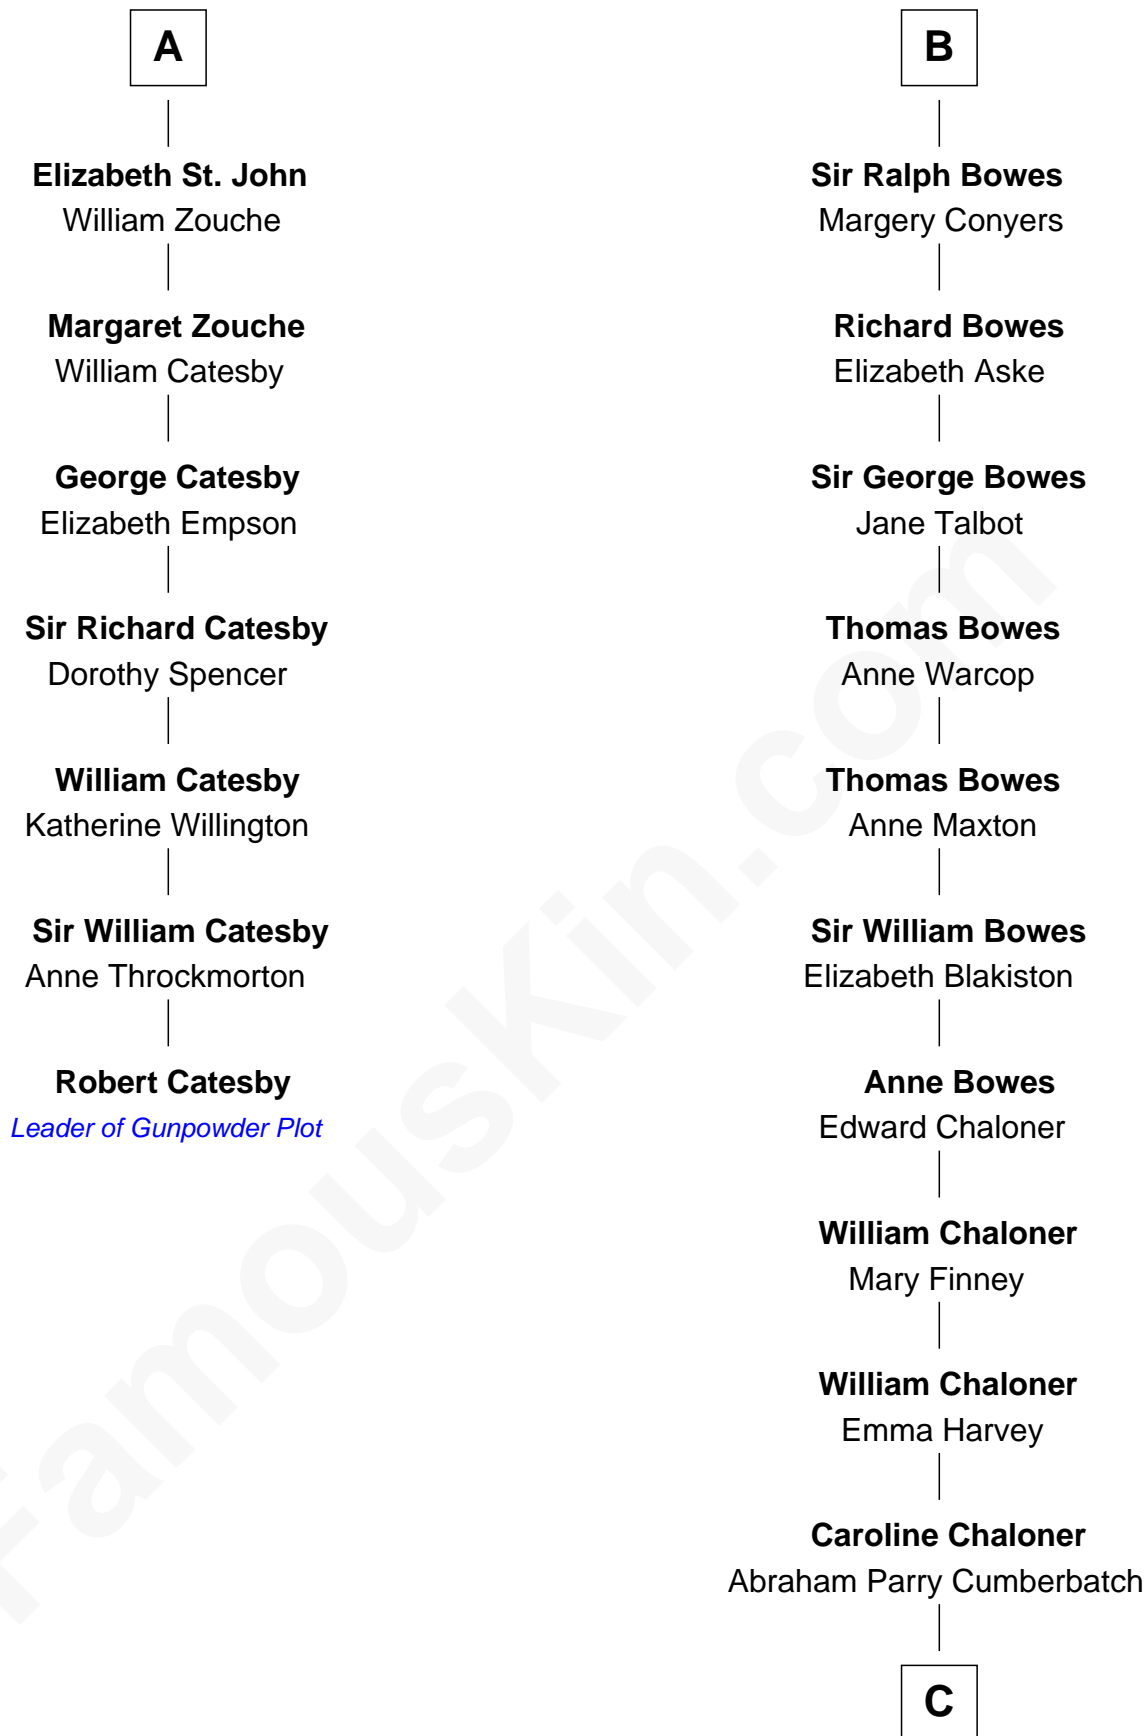

FamousKin.com Relationship Chart of

Robert Catesby

Leader of Gunpowder Plot

13th cousin 8 times removed of

Benedict Cumberbatch

Movie, Television and Stage Actor

C

Robert William Cumberbatch

Louisa Grace Hanson

Henry Alfred Cumberbatch

Hélène Gertrude Rees

Henry Carlton Cumberbatch

Pauline Ellen Laing Congdon

Timothy Carlton Congdon Cumberbatch

Wanda Ventham

Benedict Cumberbatch