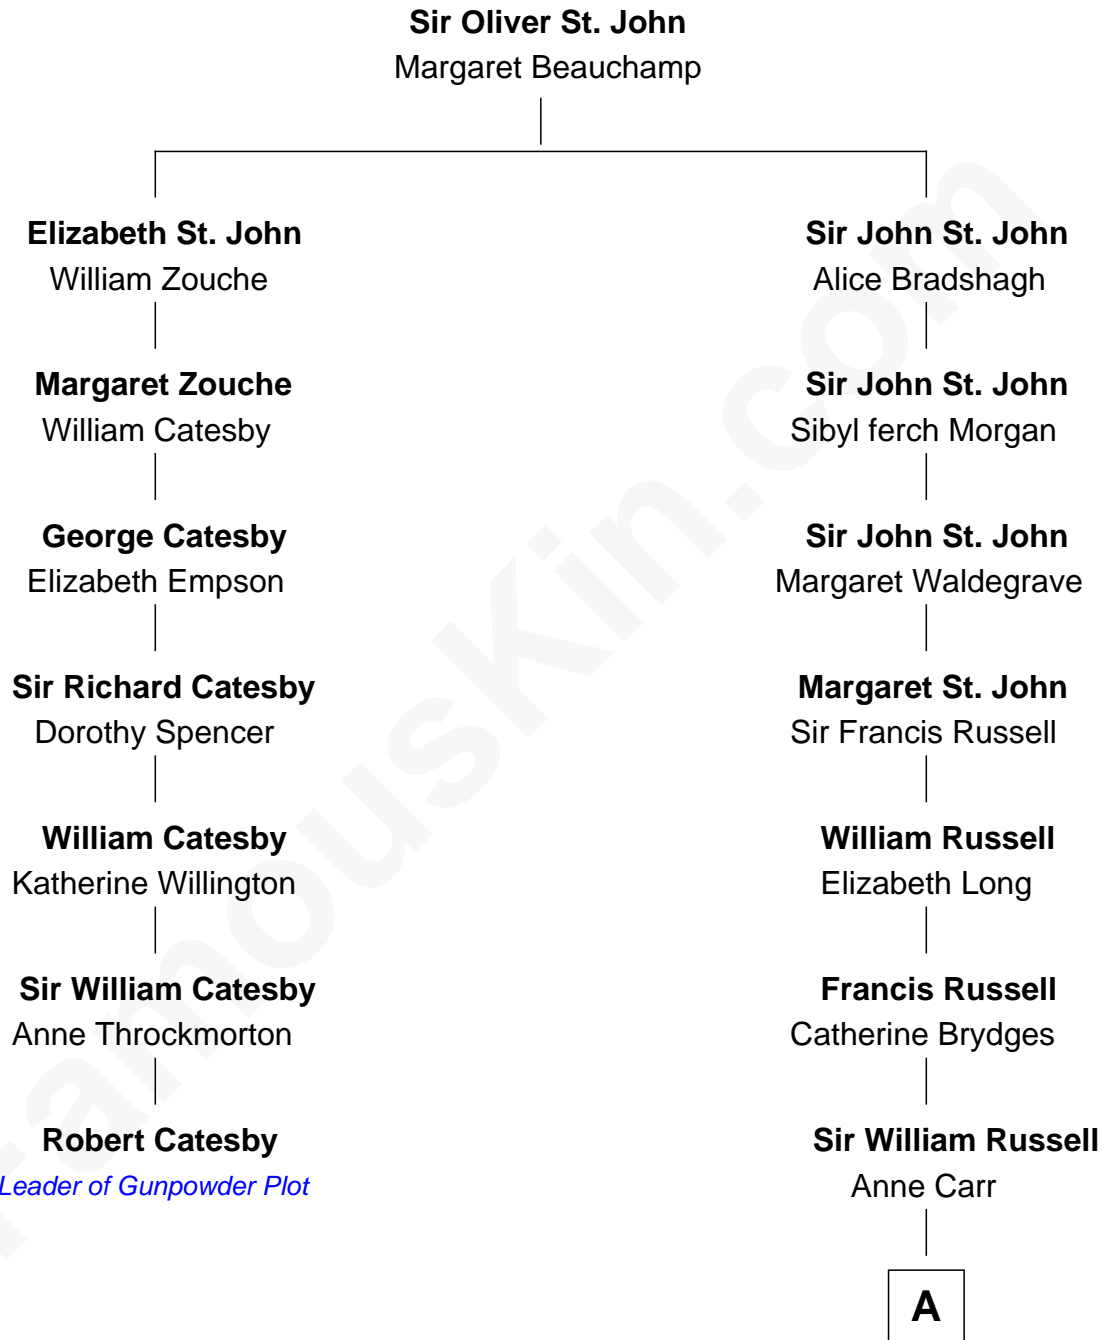

FamousKin.com Relationship Chart of

Robert Catesby

Leader of Gunpowder Plot

6th cousin 10 times removed of

Queen Elizabeth II

Queen of the United Kingdom

A

William Russell
Rachel Wriothesley