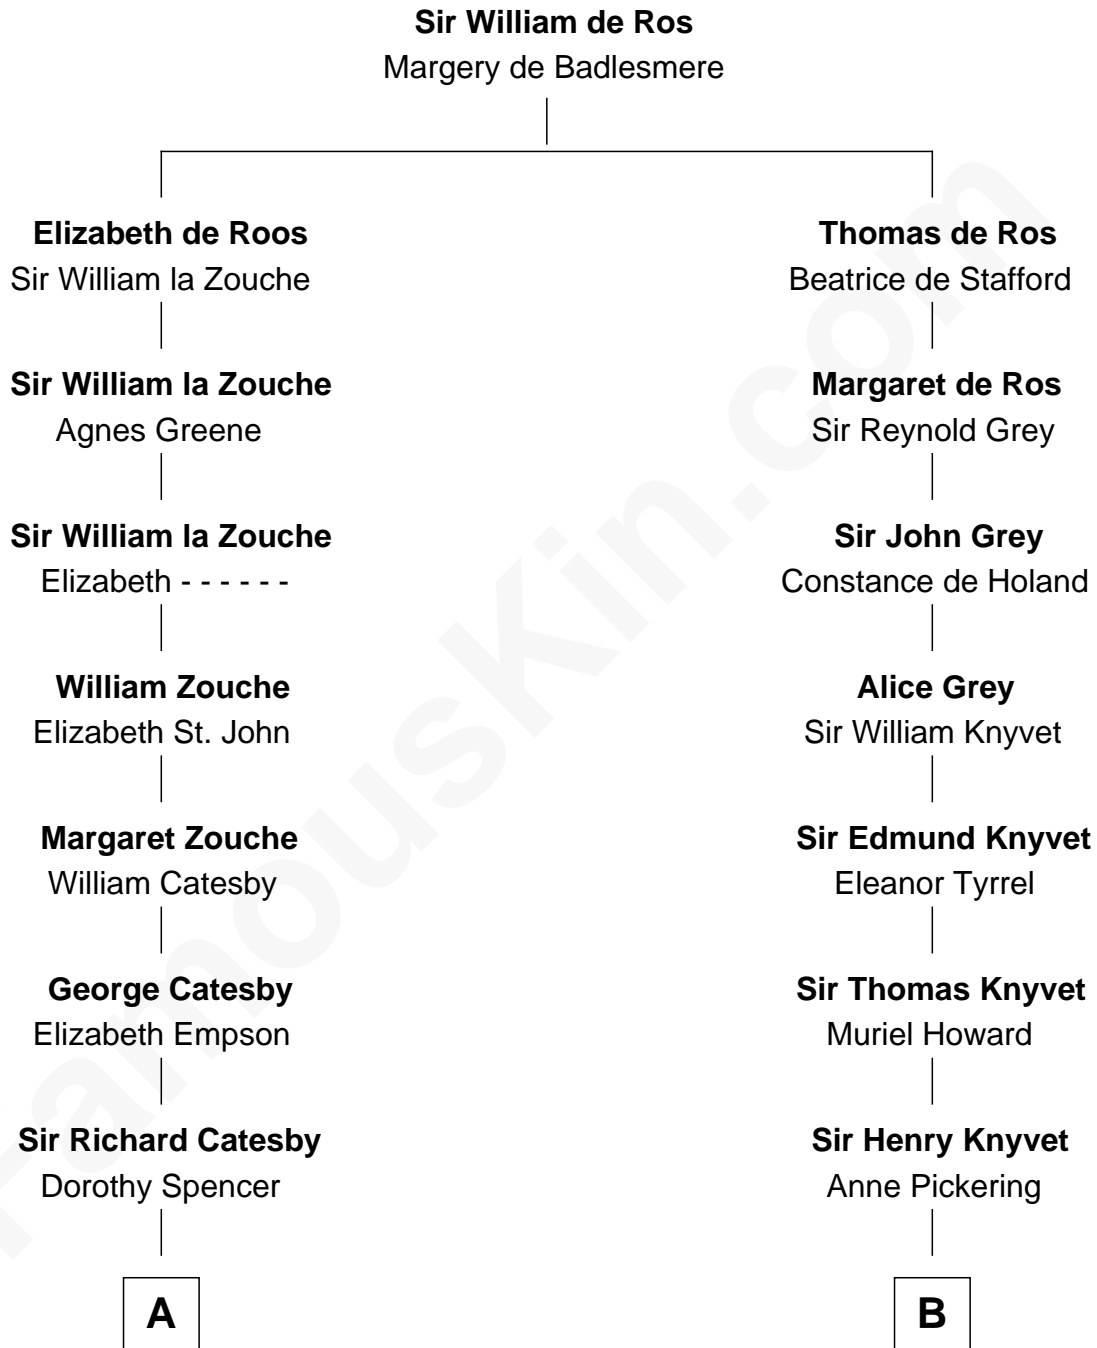

# FamousKin.com Relationship Chart of

**Robert Catesby**

*Leader of Gunpowder Plot*

9th cousin 10 times removed of

**Tilda Swinton**

*Movie Actress*

C

**Mariora Beatrice Evelyn Rochfort Alers-Hankey**

Alan Henry Campbell Swinton

**Sir John Swinton**

Judith Balfour Killen

**Tilda Swinton**

*Movie Actress*

FamousKin.com