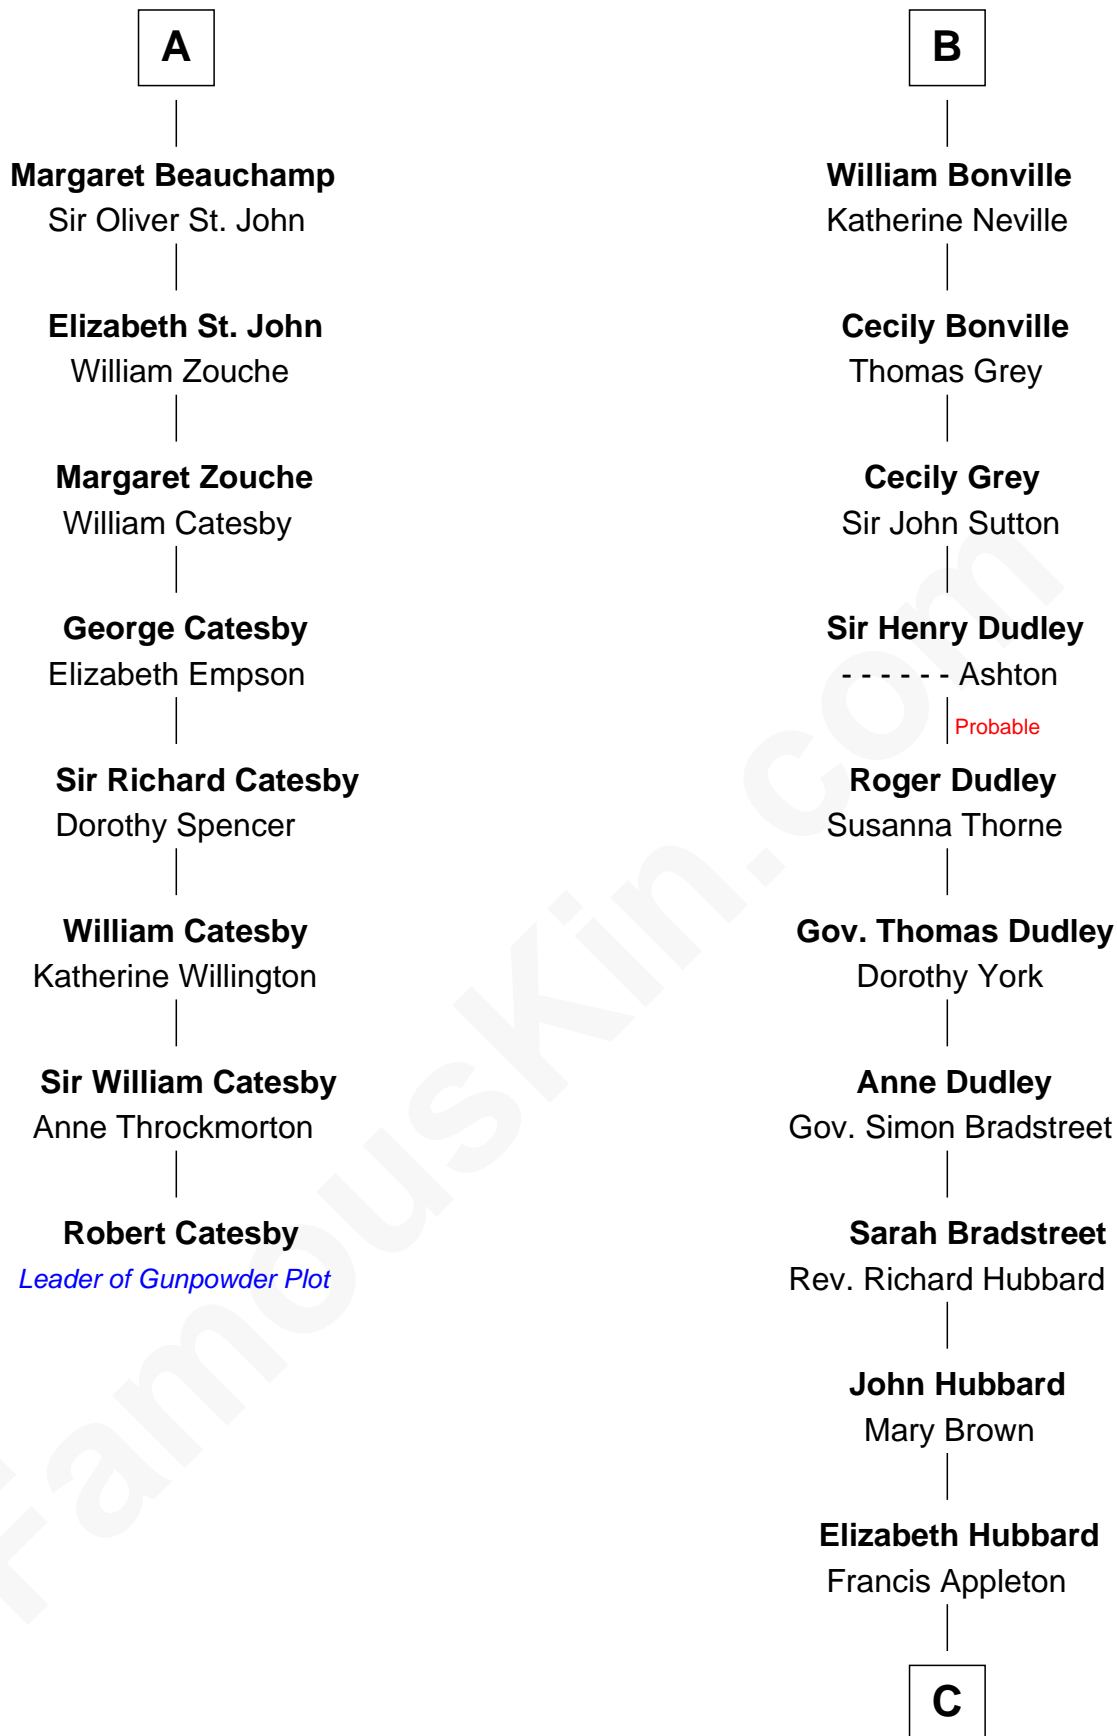

FamousKin.com

Relationship Chart of

Robert Catesby

Leader of Gunpowder Plot

14th cousin 4 times removed of

Jane (Appleton) Pierce

First Lady of President Franklin Pierce

Sir Humphrey de Bohun

Maud of Eu

C

Rev. Jesse Appleton

Elizabeth Means

Jane (Appleton) Pierce

First Lady of Franklin Pierce

FamousKin.com