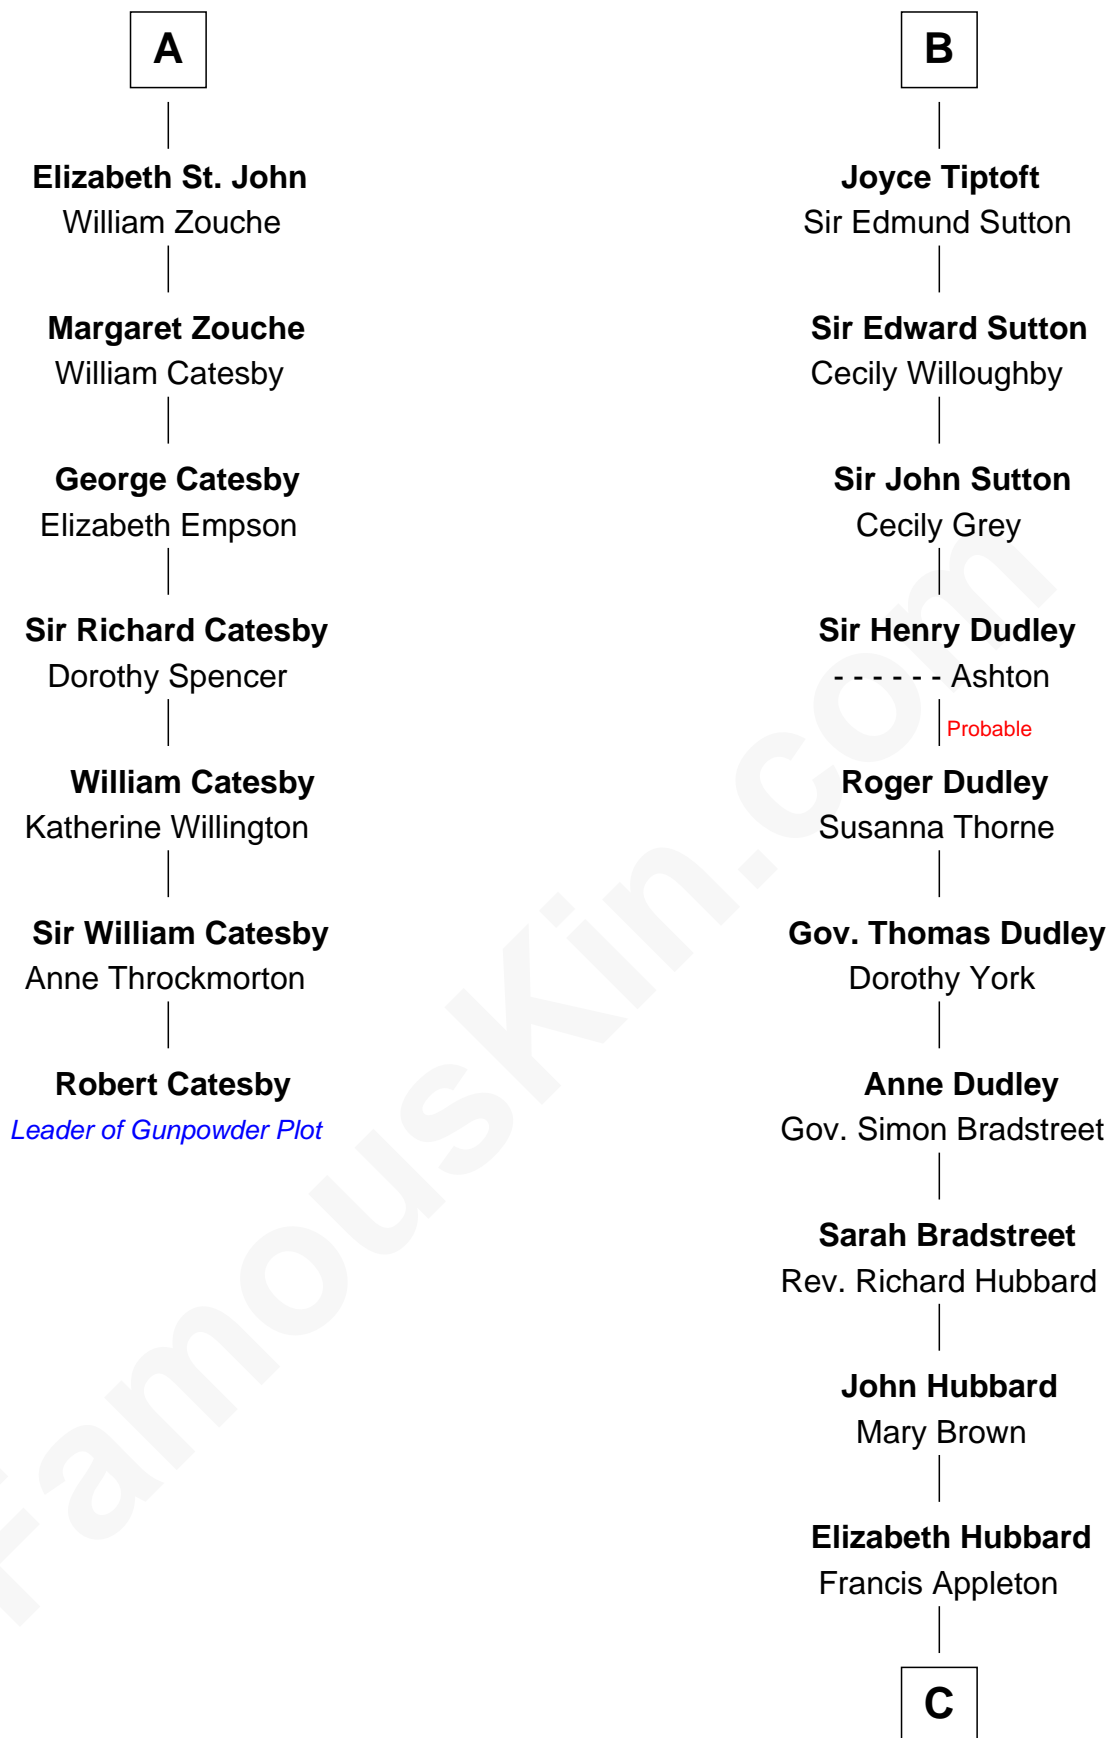

FamousKin.com

Relationship Chart of

Robert Catesby

Leader of Gunpowder Plot

13th cousin 5 times removed of

Jane (Appleton) Pierce

First Lady of President Franklin Pierce

C

Rev. Jesse Appleton

Elizabeth Means

Jane (Appleton) Pierce

First Lady of Franklin Pierce

FamousKin.com