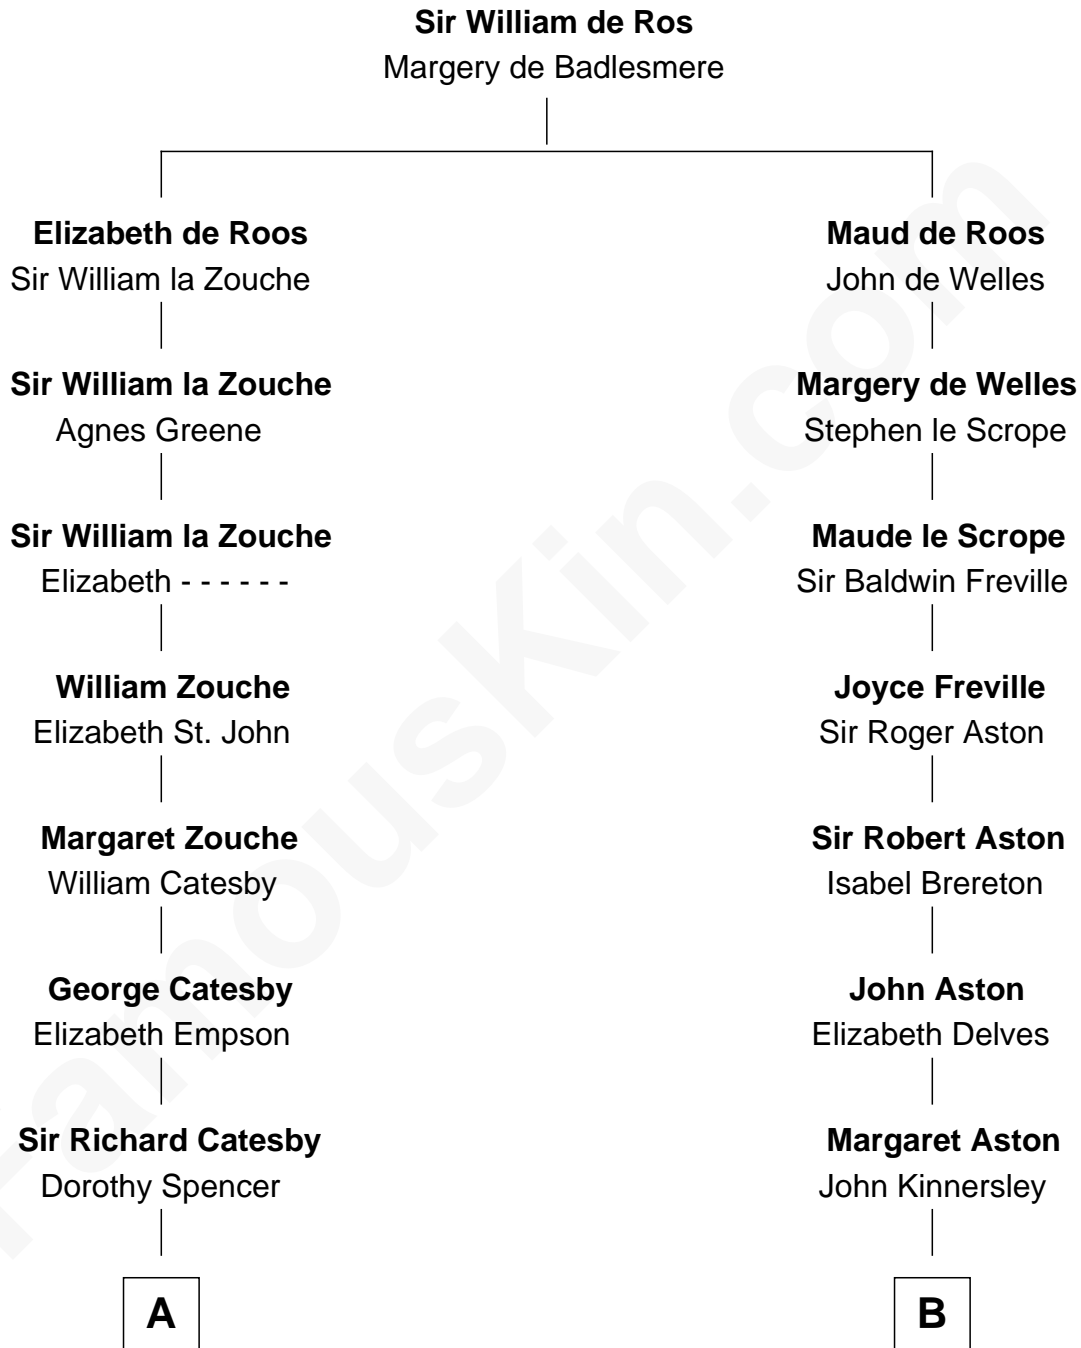

FamousKin.com

Relationship Chart of

Robert Catesby

Leader of Gunpowder Plot

9th cousin 8 times removed of

Thomas Sim Lee

2nd and 7th Governor of Maryland

A

William Catesby
Katherine Willington

Sir William Catesby
Anne Throckmorton

Robert Catesby
Leader of Gunpowder Plot

B

Isabel Kinnersley
John Bradshaw

Anne Bradshaw
John Fowke

Roger Fowke
Margery Morton

Joyce Fowke
Walter Grosvenor