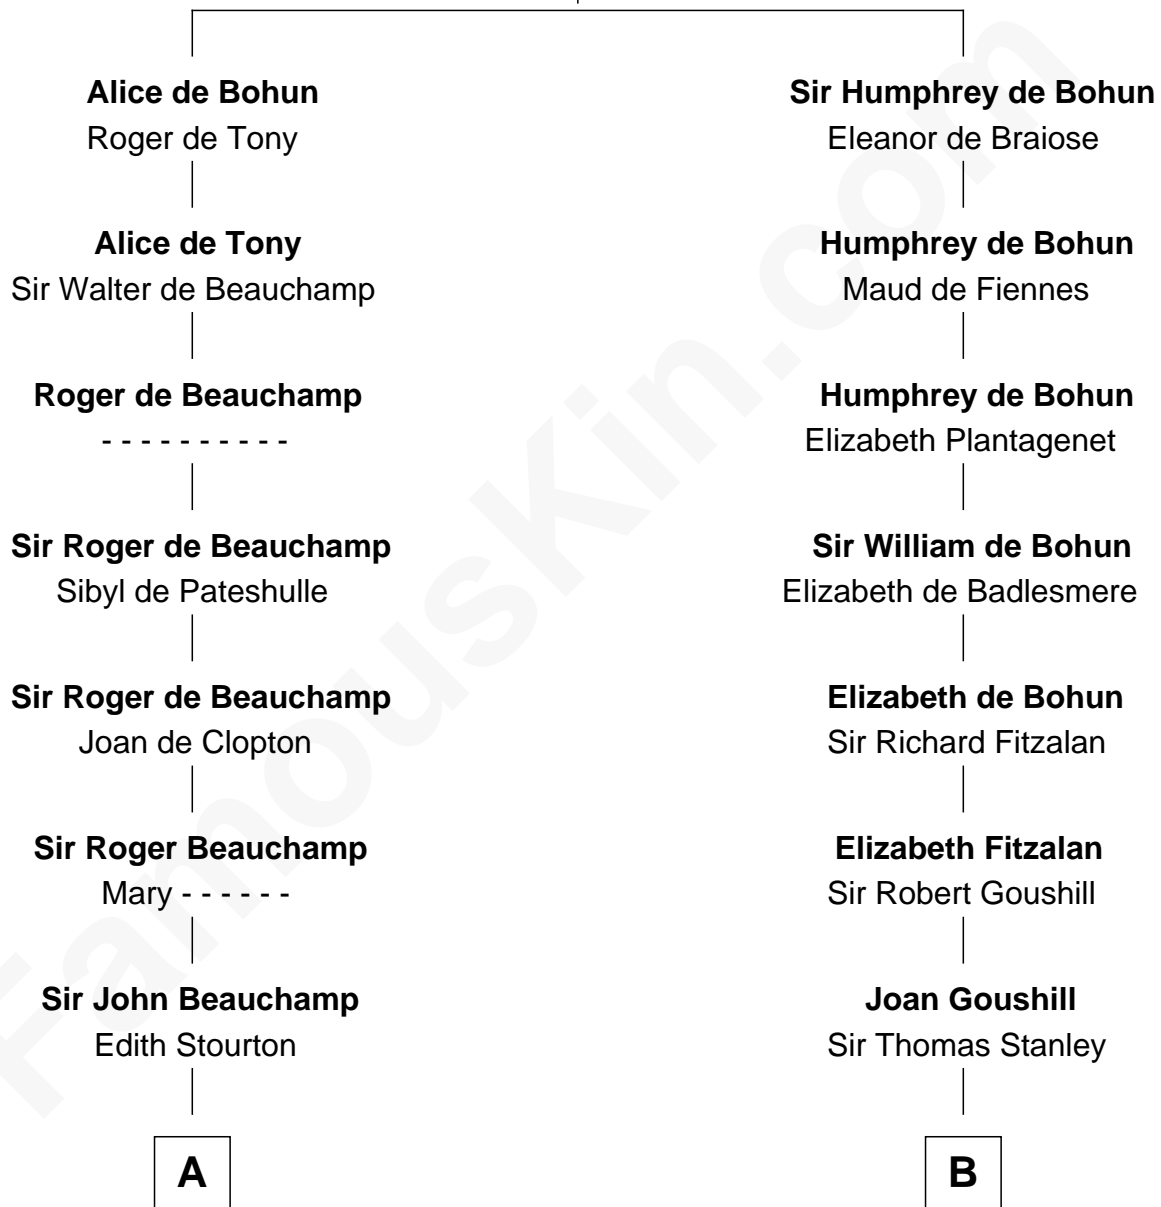

# FamousKin.com Relationship Chart of

**Robert Catesby**

*Leader of Gunpowder Plot*

14th cousin 6 times removed of

**Henry Lloyd**

*40th Governor of Maryland*

**Sir Humphrey de Bohun**

Maud of Eu

**C**

Col. Edward Lloyd

Elizabeth Tayloe

Col. Edward Lloyd

Sally Scott Murray

Daniel Lloyd

Catherine Henry

Henry Lloyd

*40th Governor of Maryland*

FamousKin.com