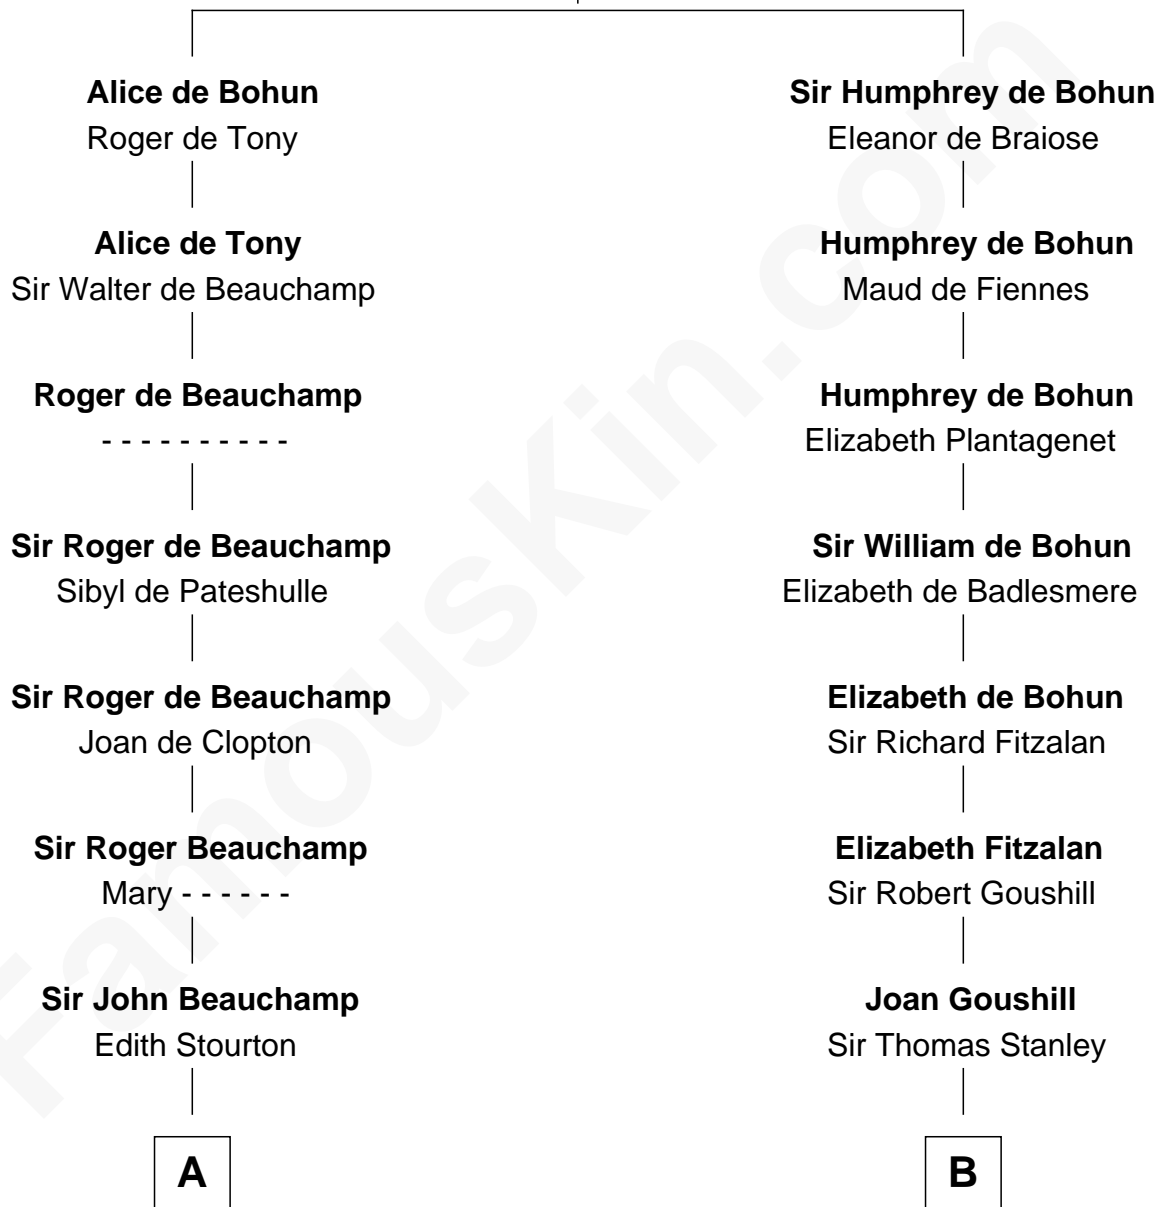

FamousKin.com Relationship Chart of

Robert Catesby

Leader of Gunpowder Plot

14th cousin 4 times removed of

Charles Goldsborough

16th Governor of Maryland

Sir Humphrey de Bohun

Maud of Eu

C

Anna Maria Tilghman
Charles Goldsborough

Charles Goldsborough
16th Governor of Maryland

FamousKin.com