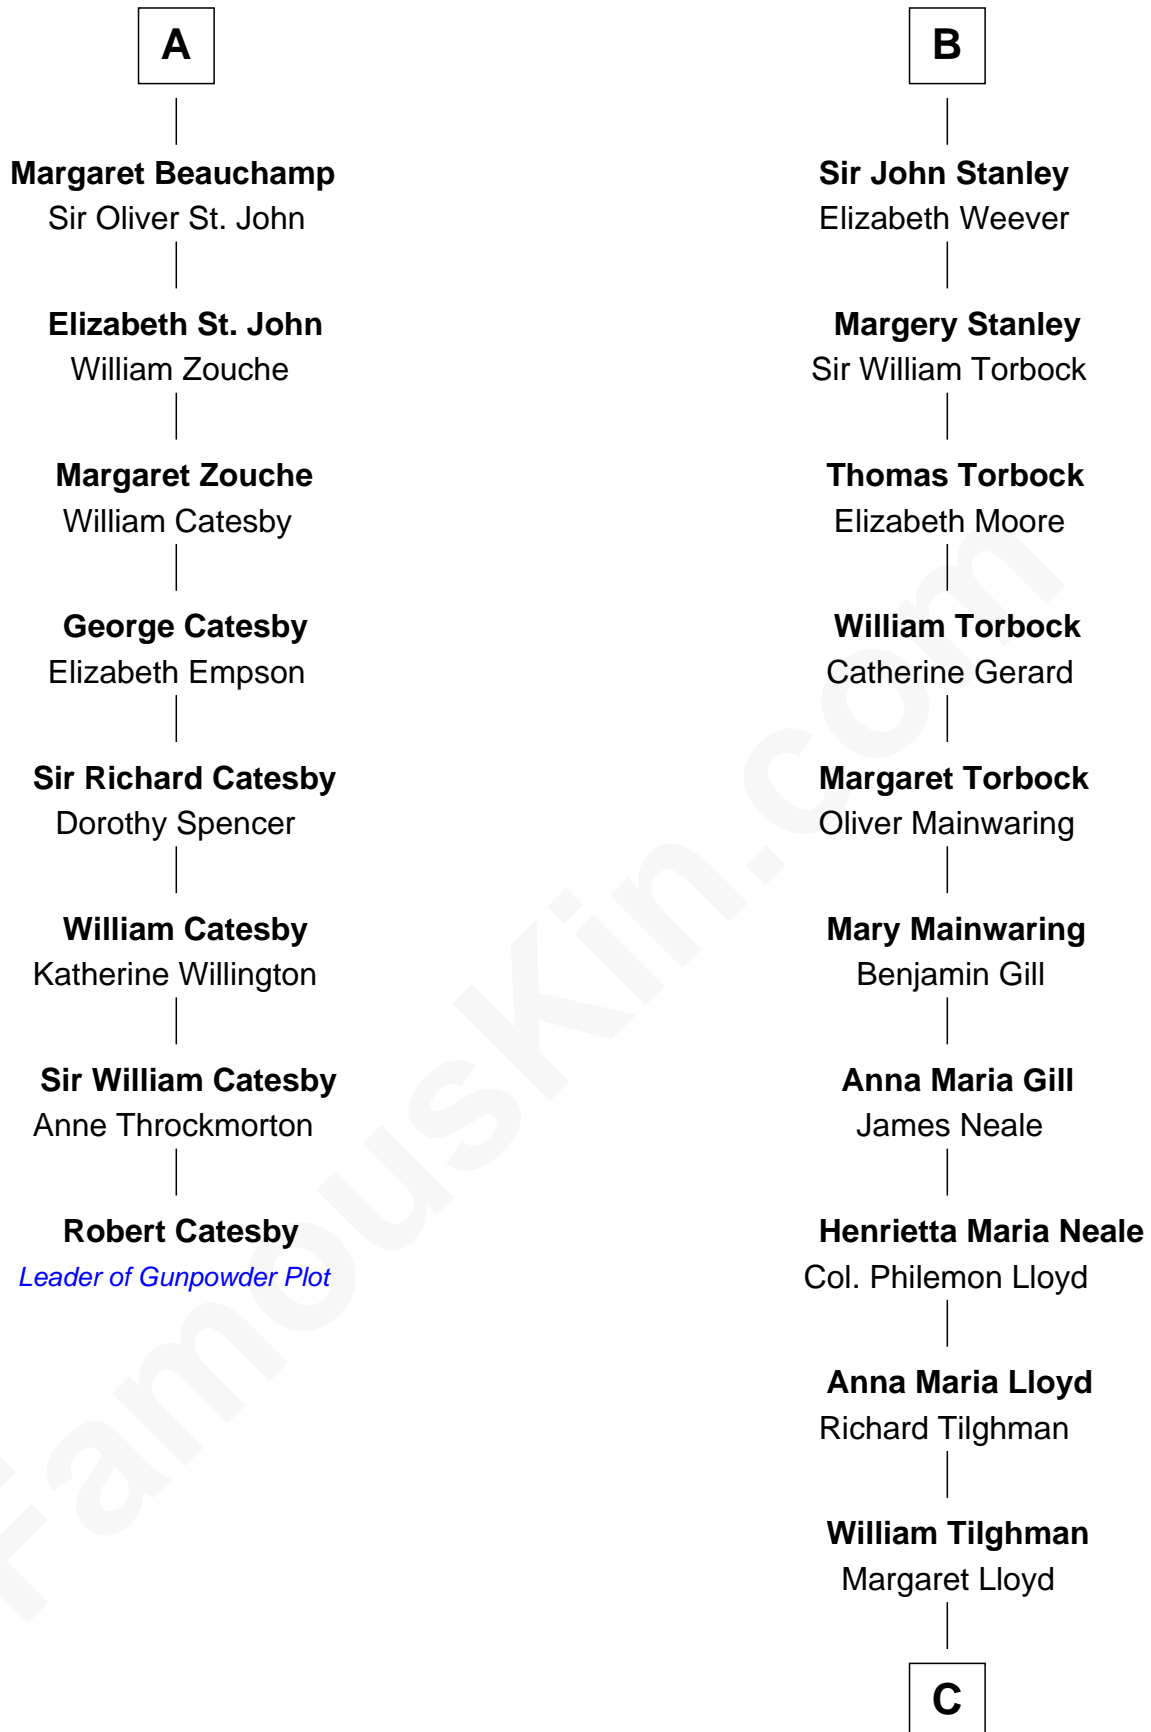

FamousKin.com Relationship Chart of

Robert Catesby

Leader of Gunpowder Plot

14th cousin 4 times removed of

Charles Goldsborough

16th Governor of Maryland

Sir Humphrey de Bohun

Maud of Eu

C

Anna Maria Tilghman
Charles Goldsborough

Charles Goldsborough
16th Governor of Maryland

FamousKin.com