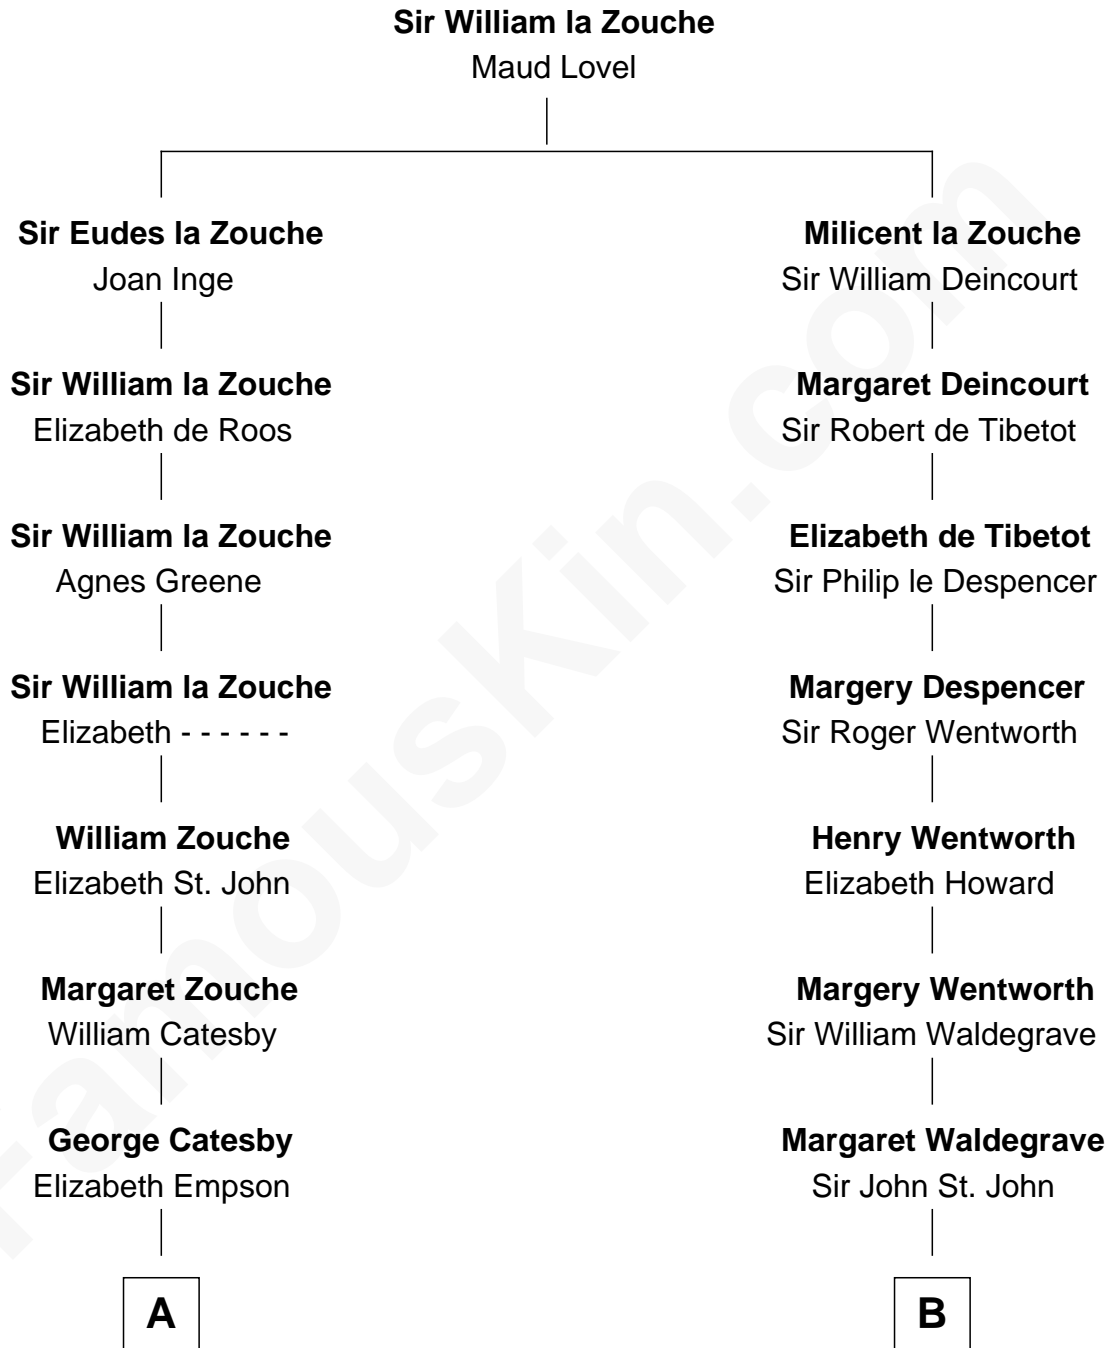

FamousKin.com Relationship Chart of

Robert Catesby

Leader of Gunpowder Plot

10th cousin 11 times removed of

Kit Harington

TV Actor - "Game of Thrones"

C

Edward Henry Legge

Cordelia Twysden Molesworth

Lois Marjorie Legge

Ernest Wriothsesley Denny

Lavender Cecilia Denny

John Charles Dundas Harington

Sir David Richard Harington

Deborah Jane Catesby

Kit Harington

TV Actor - "Game of Thrones"