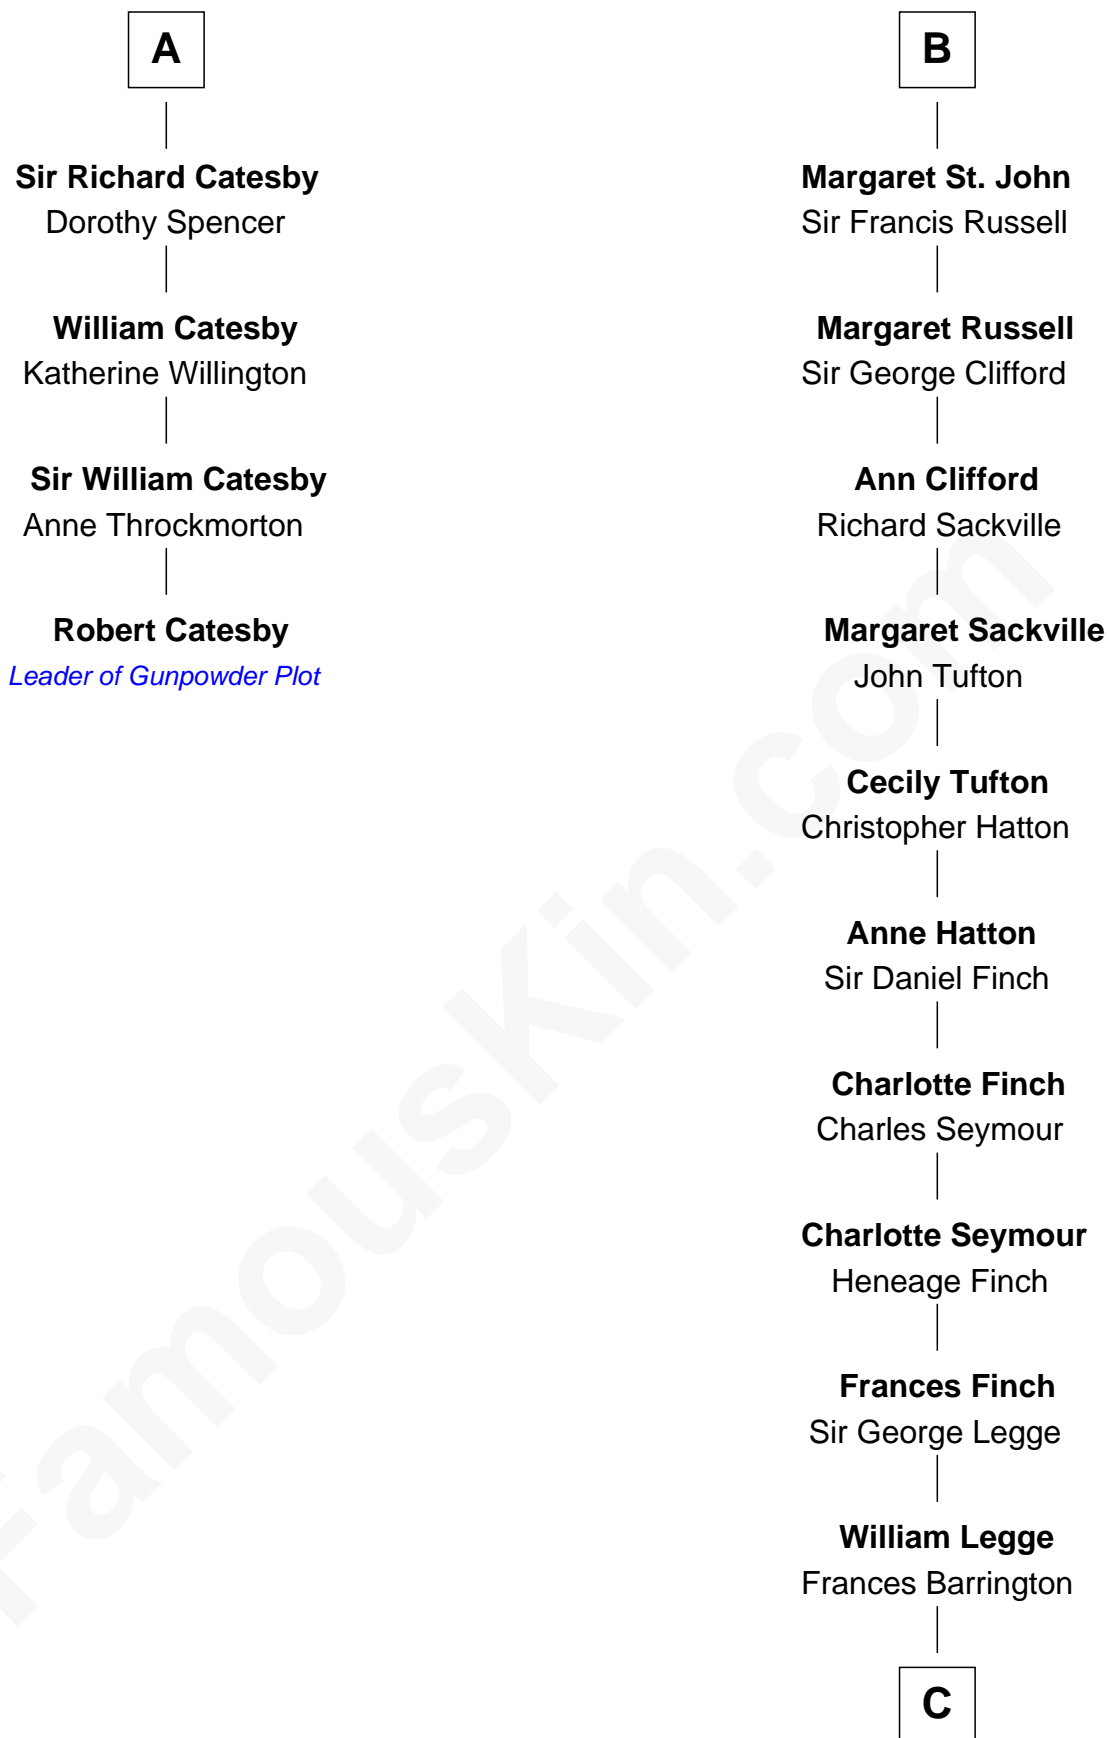

FamousKin.com Relationship Chart of

Robert Catesby

Leader of Gunpowder Plot

10th cousin 11 times removed of

Kit Harington

TV Actor - "Game of Thrones"

C

Edward Henry Legge

Cordelia Twysden Molesworth

Lois Marjorie Legge

Ernest Wriothsesley Denny

Lavender Cecilia Denny

John Charles Dundas Harington

Sir David Richard Harington

Deborah Jane Catesby

Kit Harington

TV Actor - "Game of Thrones"