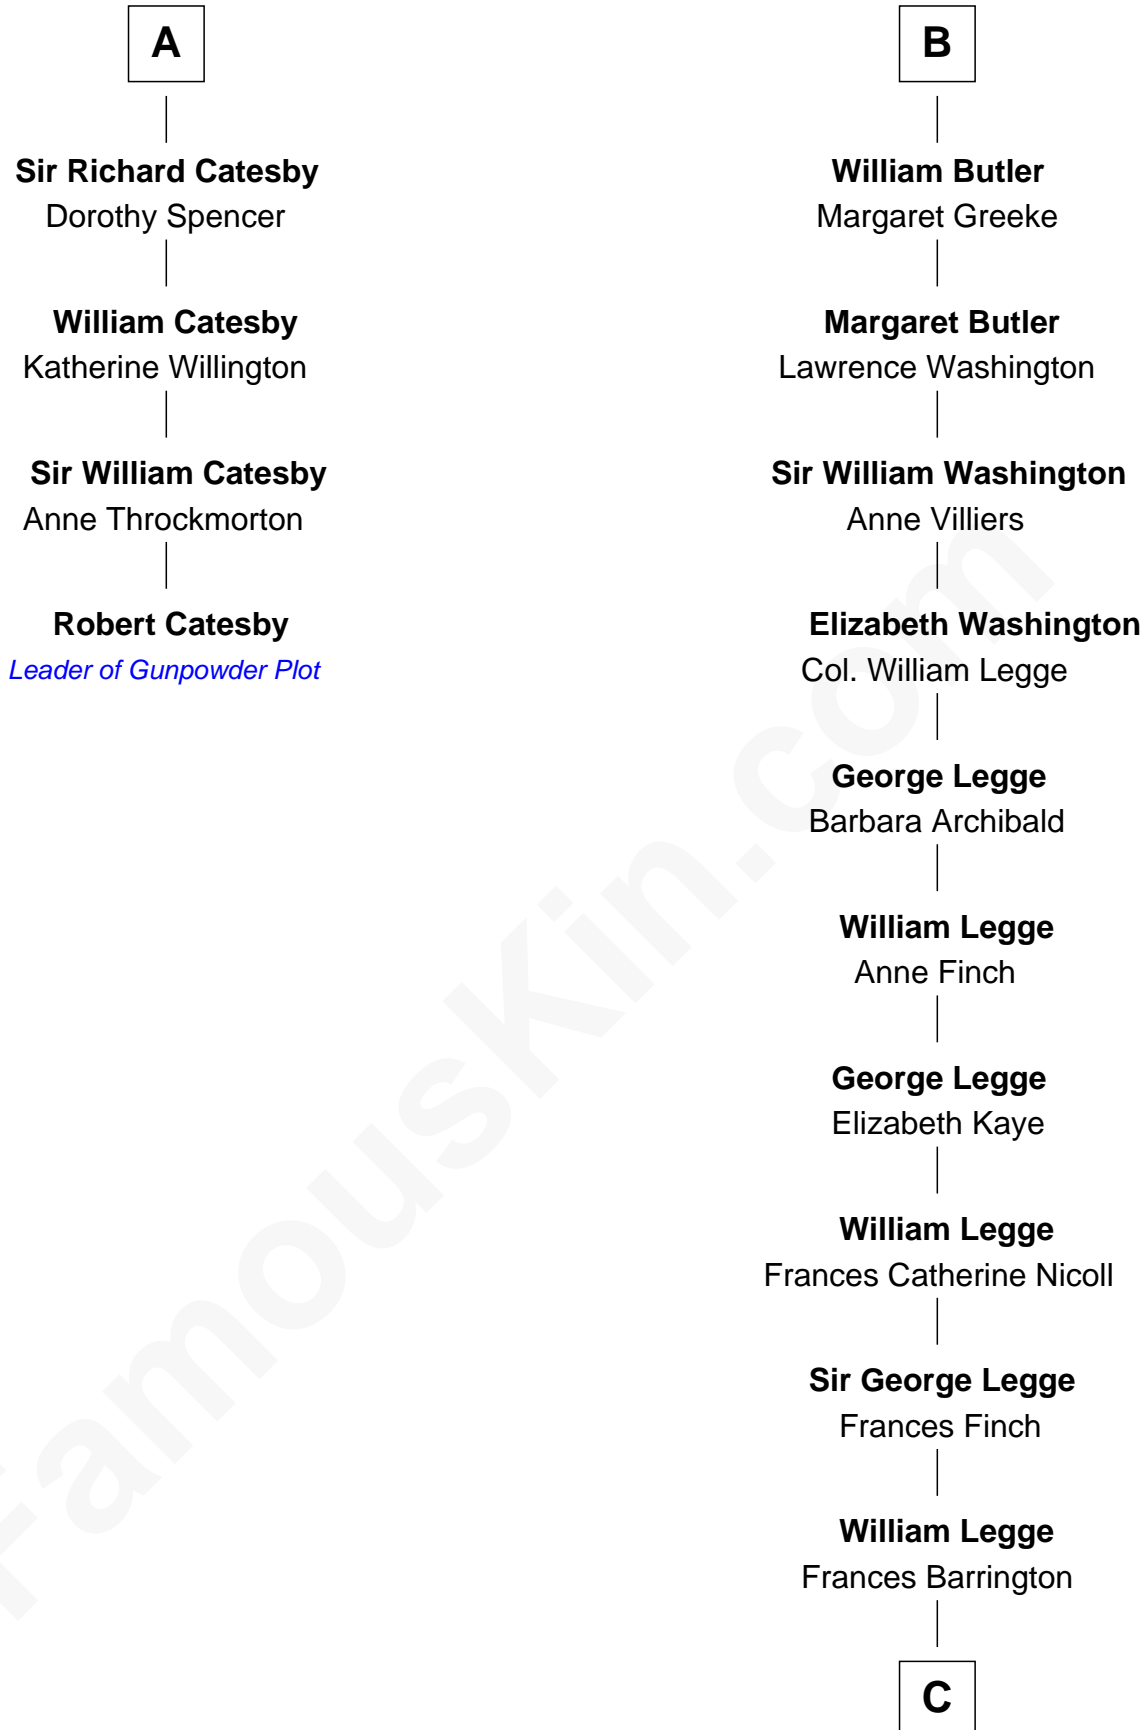

# FamousKin.com Relationship Chart of

**Robert Catesby**

*Leader of Gunpowder Plot*

10th cousin 11 times removed of

**Kit Harington**

*TV Actor - "Game of Thrones"*

**C**

**Edward Henry Legge**

Cordelia Twysden Molesworth

**Lois Marjorie Legge**

Ernest Wriothsesley Denny

**Lavender Cecilia Denny**

John Charles Dundas Harington

**Sir David Richard Harington**

Deborah Jane Catesby

**Kit Harington**

*TV Actor - "Game of Thrones"*