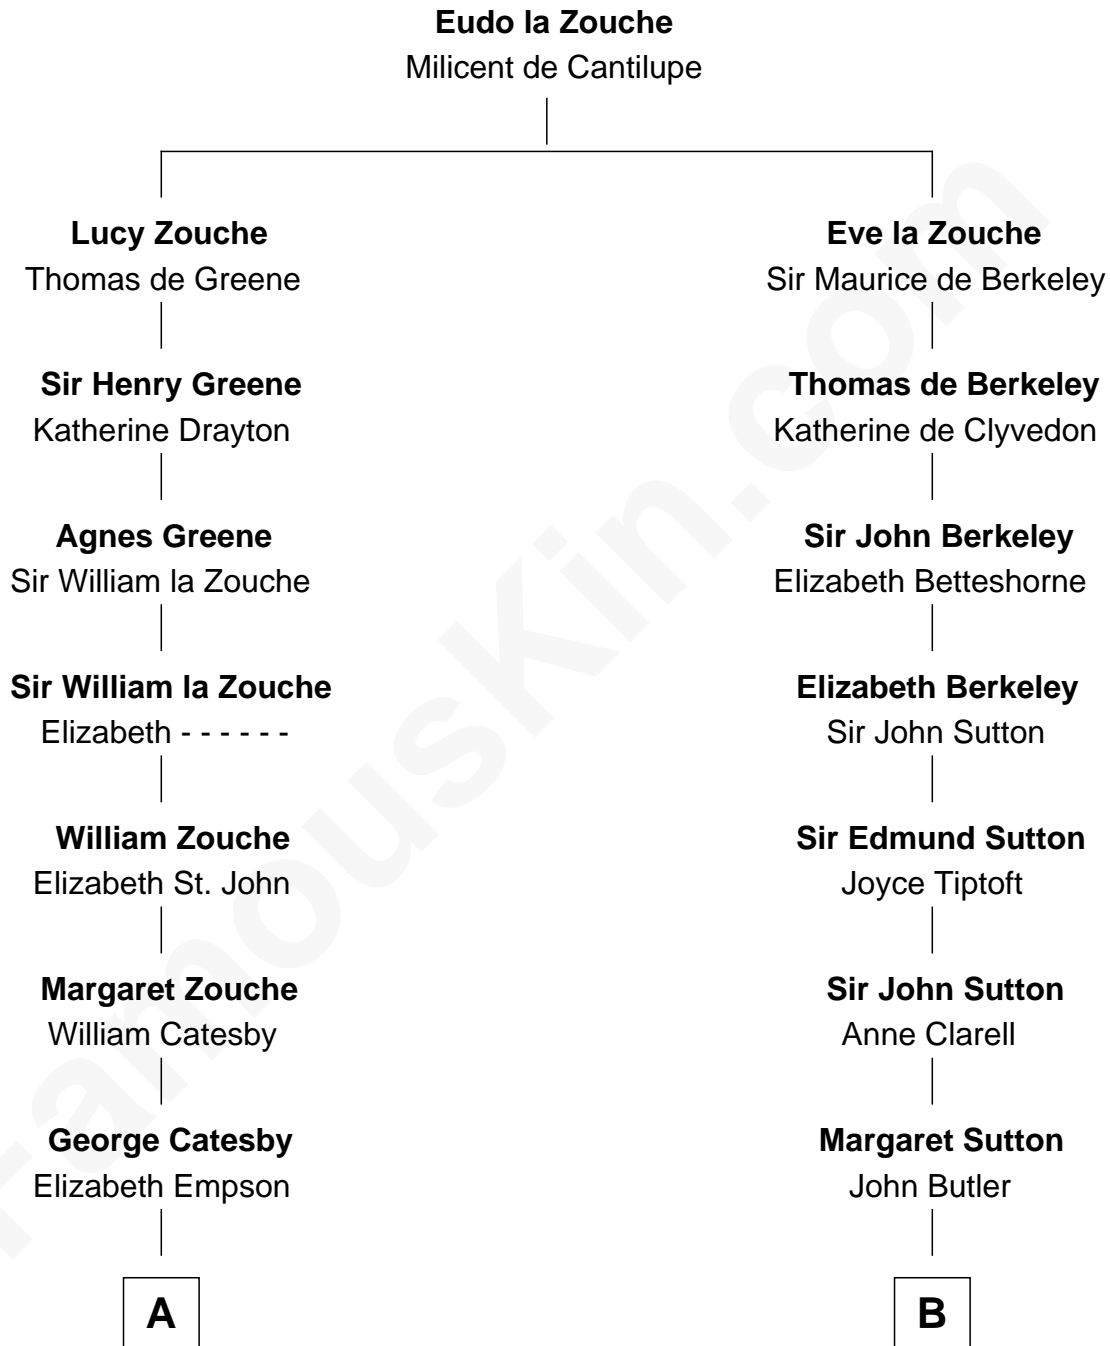

# FamousKin.com Relationship Chart of

**Robert Catesby**

*Leader of Gunpowder Plot*

10th cousin 11 times removed of

**Kit Harington**

*TV Actor - "Game of Thrones"*

**C**

**Edward Henry Legge**

Cordelia Twysden Molesworth

**Lois Marjorie Legge**

Ernest Wriothsesley Denny

**Lavender Cecilia Denny**

John Charles Dundas Harington

**Sir David Richard Harington**

Deborah Jane Catesby

**Kit Harington**

*TV Actor - "Game of Thrones"*