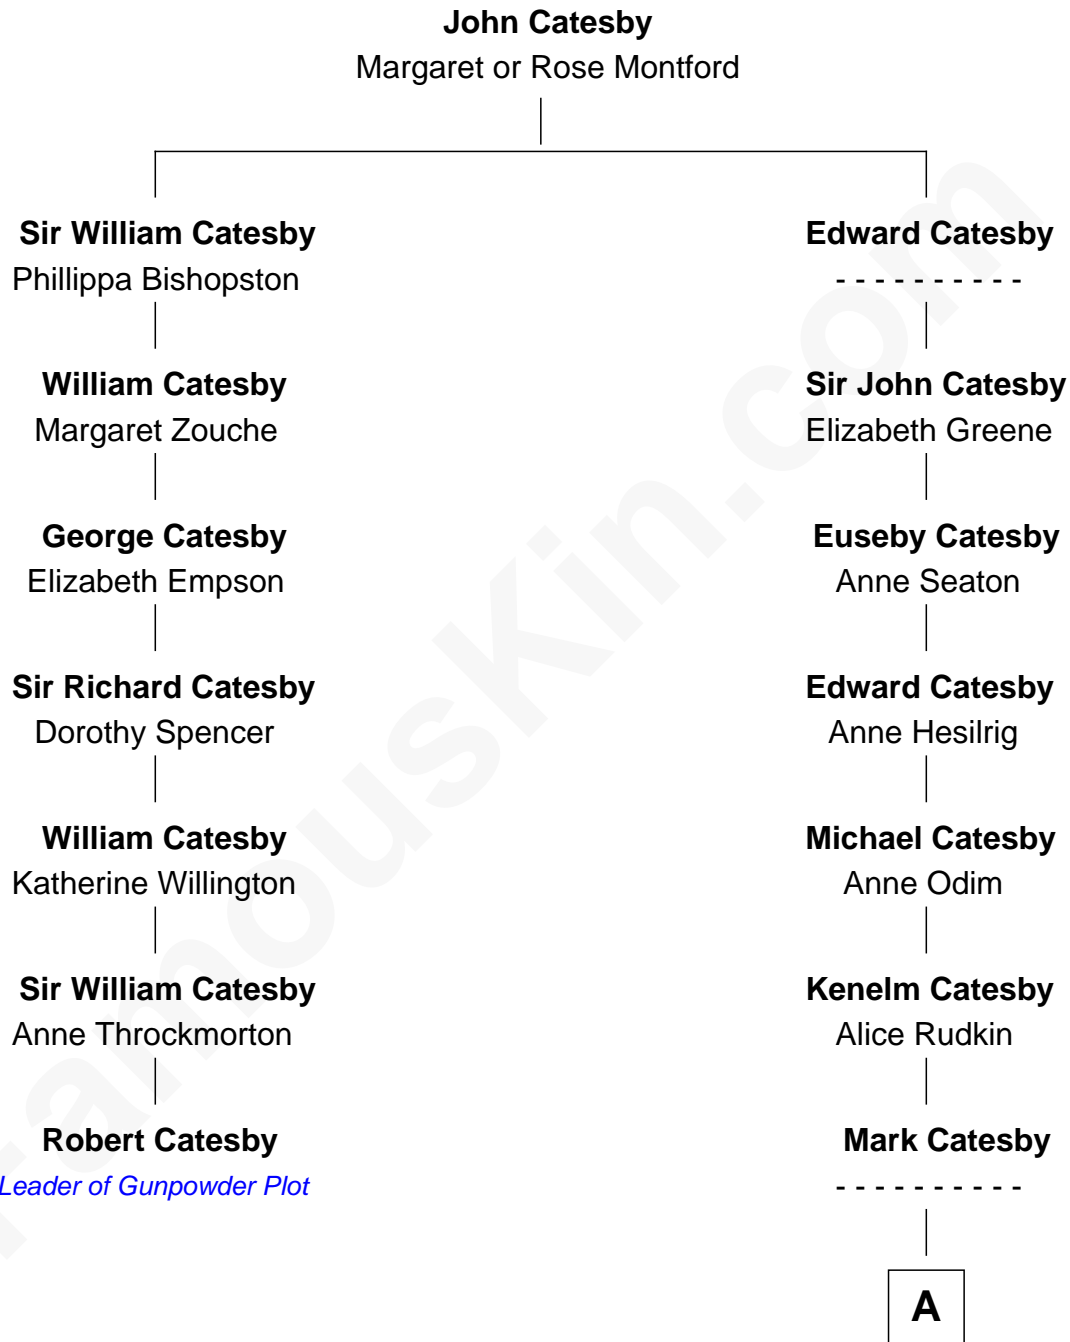

# FamousKin.com Relationship Chart of

**Robert Catesby**

*Leader of Gunpowder Plot*

6th cousin 12 times removed of

**Kit Harington**

*TV Actor - "Game of Thrones"*

**A**

**John Catesby**  
Elizabeth Jekyll

**Jekyll Catesby**  
-----

**Jekyll Catesby**  
Elizabeth Craswel

**Jekyll Frederick Catesby**  
Elizabeth Hearn

**Frederick Catesby**  
Sarah Pettet

**Edward Joshua Catesby**  
Caroline Amelia Bailey

**Edward Catesby**  
Jane Tarran