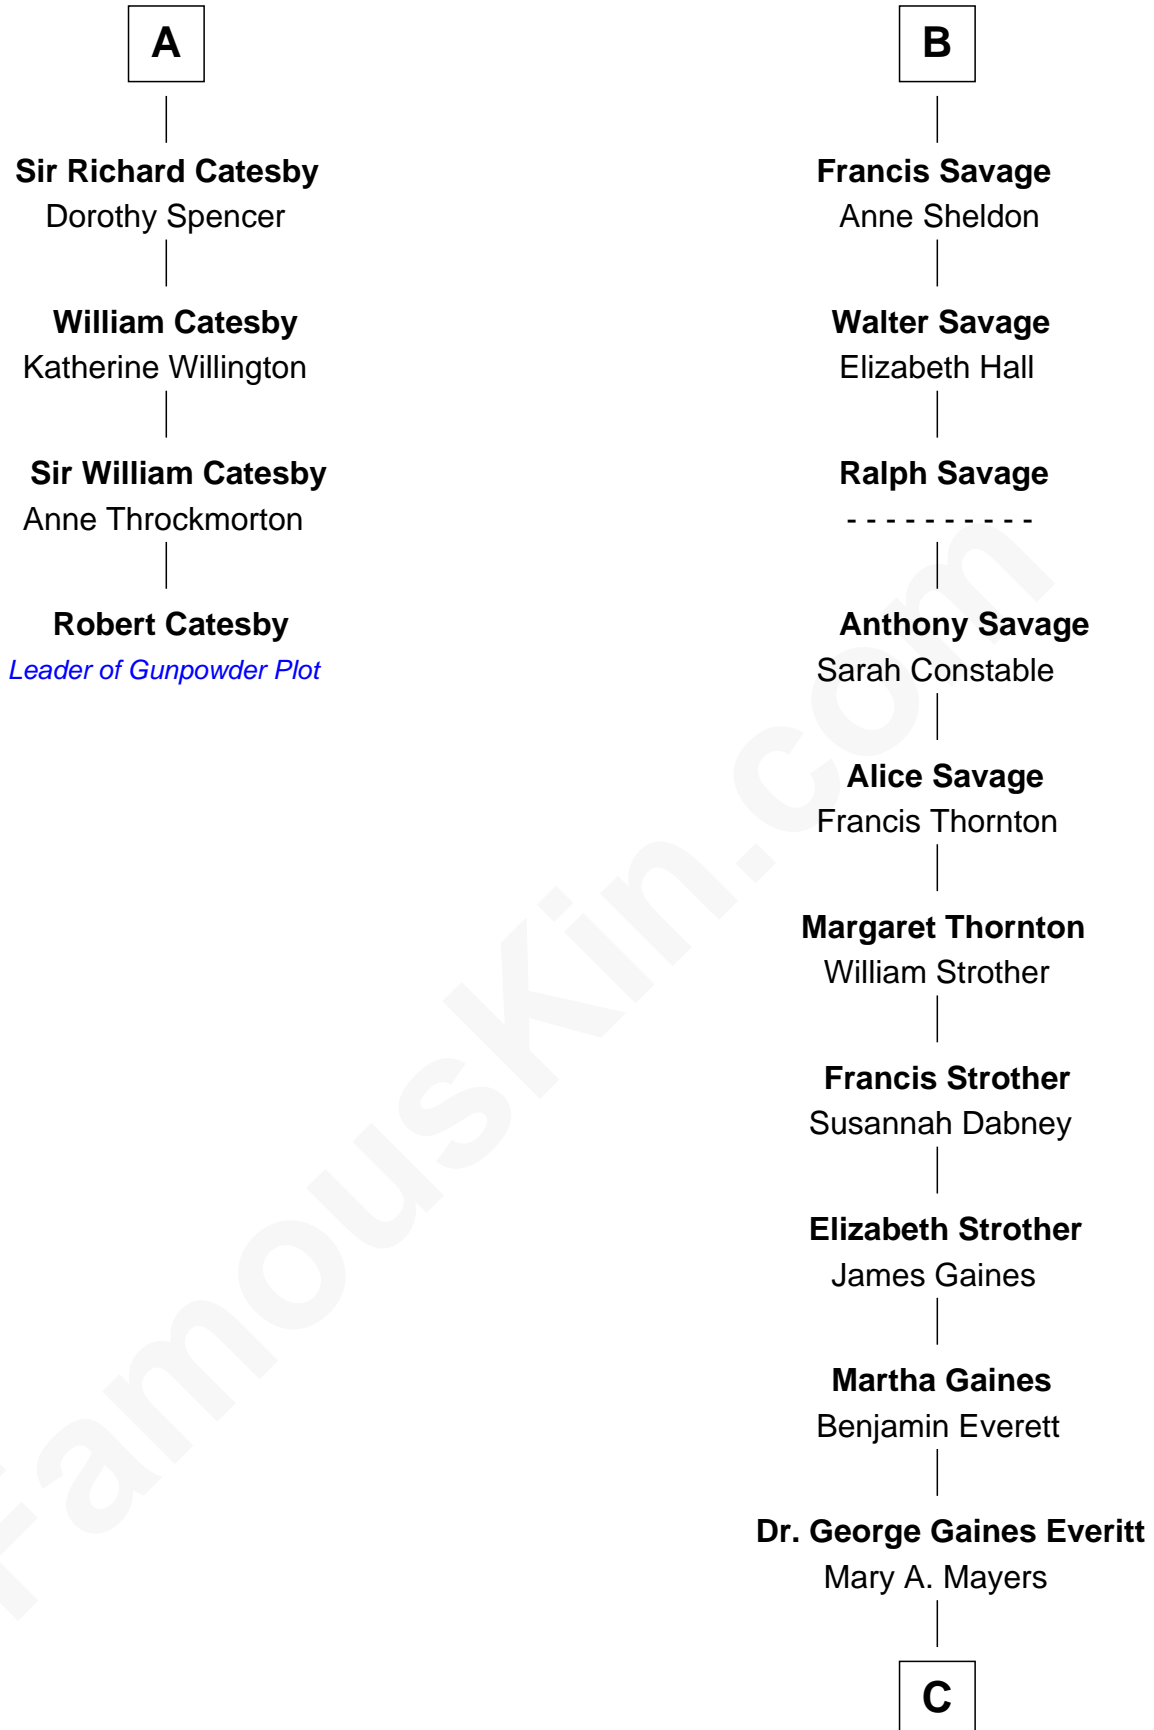

# FamousKin.com Relationship Chart of

**Robert Catesby**

*Leader of Gunpowder Plot*

10th cousin 10 times removed of

**William H. Macy**

*TV and Movie Actor*

**C**

—  
**Horace Benjamin Everitt**

Martha Leticia Roberts

—  
**Mary Lois Everitt**

Clement Overstreet

—  
**Lois Elizabeth Overstreet**

William Hall Macy

—  
**William H. Macy**

*TV and Movie Actor*

FamousKin.com