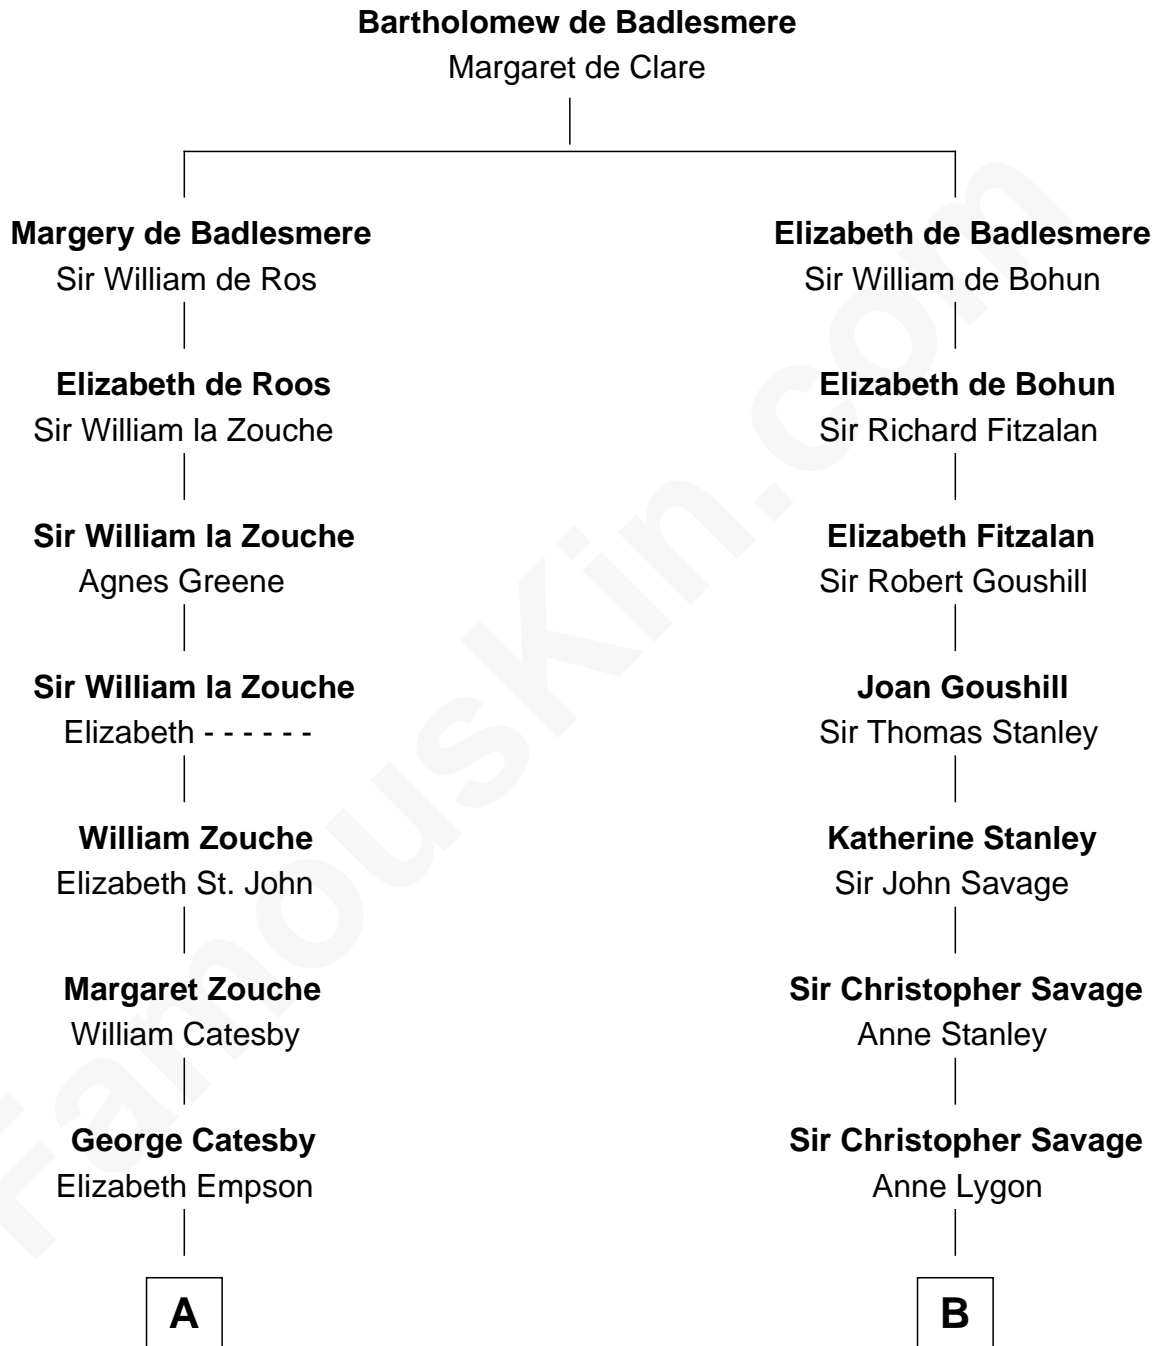

# FamousKin.com Relationship Chart of

**Robert Catesby**

*Leader of Gunpowder Plot*

10th cousin 10 times removed of

**William H. Macy**

*TV and Movie Actor*

**C**

—  
**Horace Benjamin Everitt**

Martha Leticia Roberts

—  
**Mary Lois Everitt**

Clement Overstreet

—  
**Lois Elizabeth Overstreet**

William Hall Macy

—  
**William H. Macy**

*TV and Movie Actor*

FamousKin.com