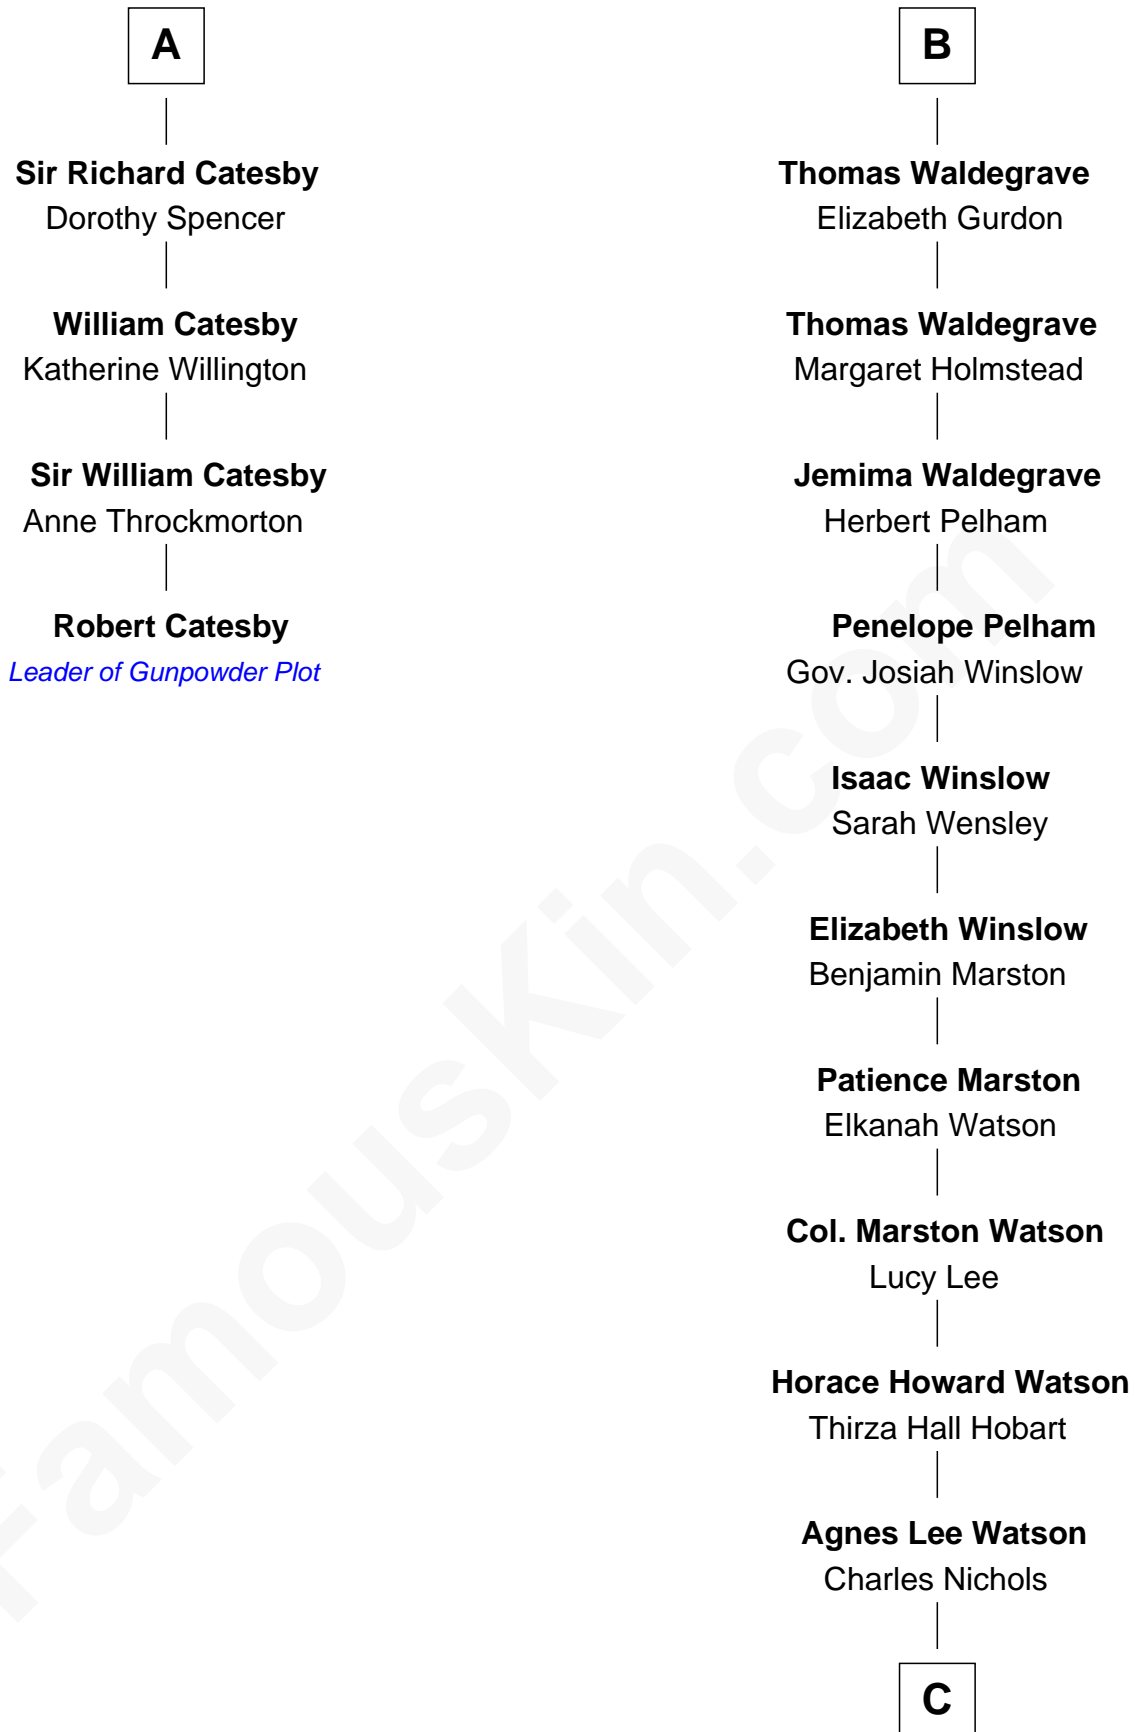

FamousKin.com Relationship Chart of

Robert Catesby

Leader of Gunpowder Plot

10th cousin 11 times removed of

John Cena

Movie Actor and WWE Pro Wrestler

C

Charles H. Nichols