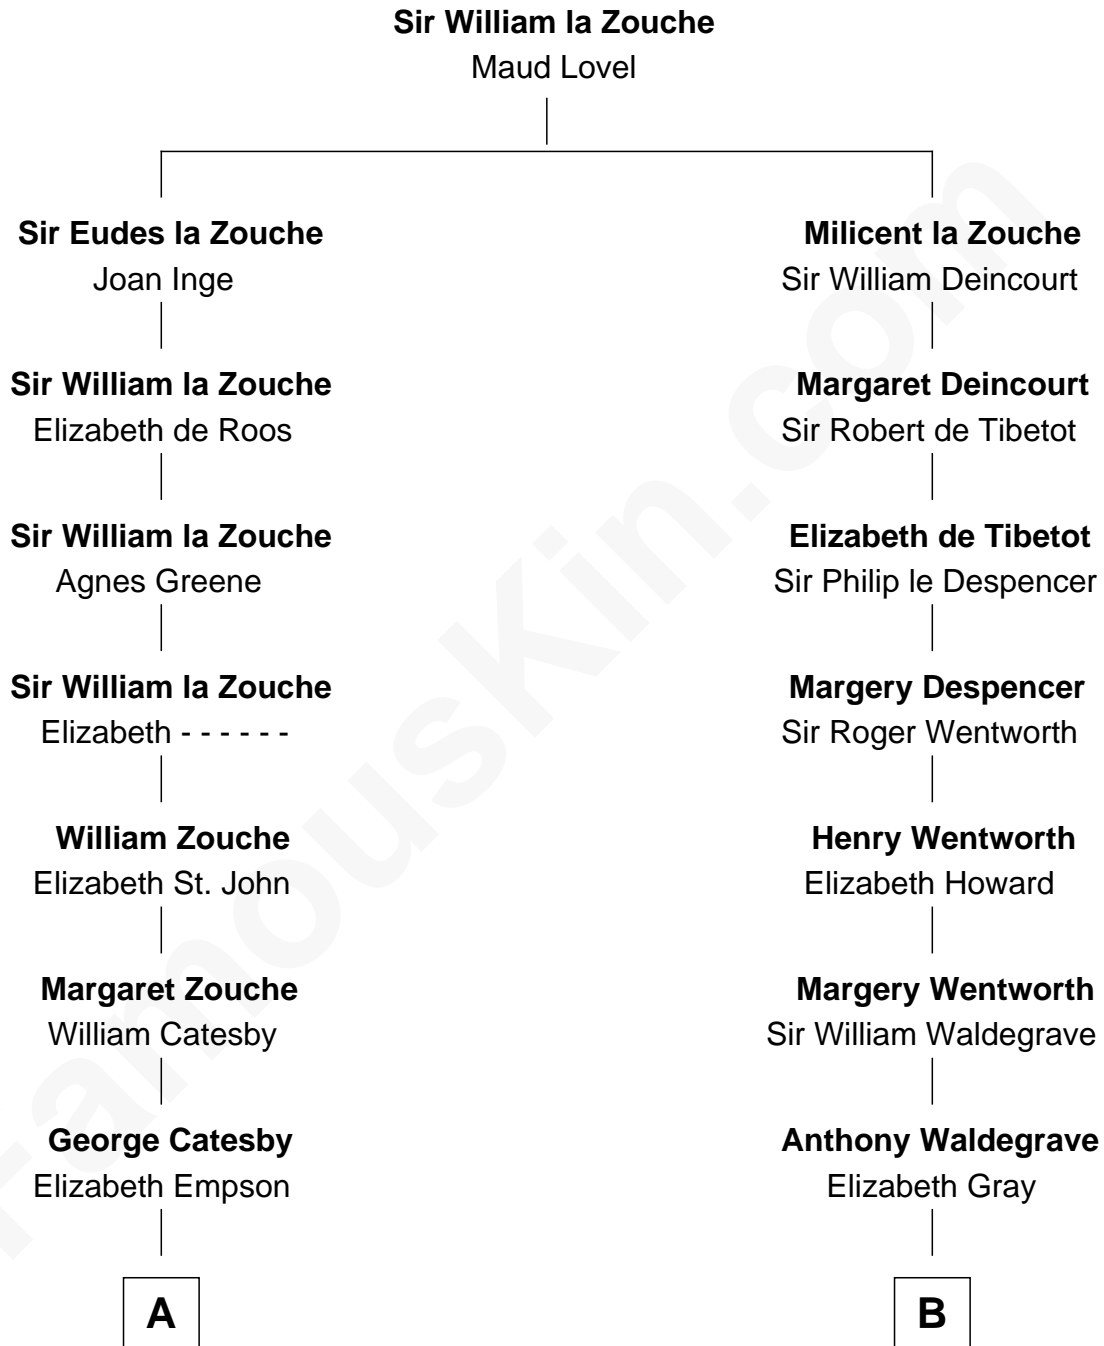

FamousKin.com Relationship Chart of

Robert Catesby

Leader of Gunpowder Plot

10th cousin 11 times removed of

John Cena

Movie Actor and WWE Pro Wrestler

C

Charles H. Nichols