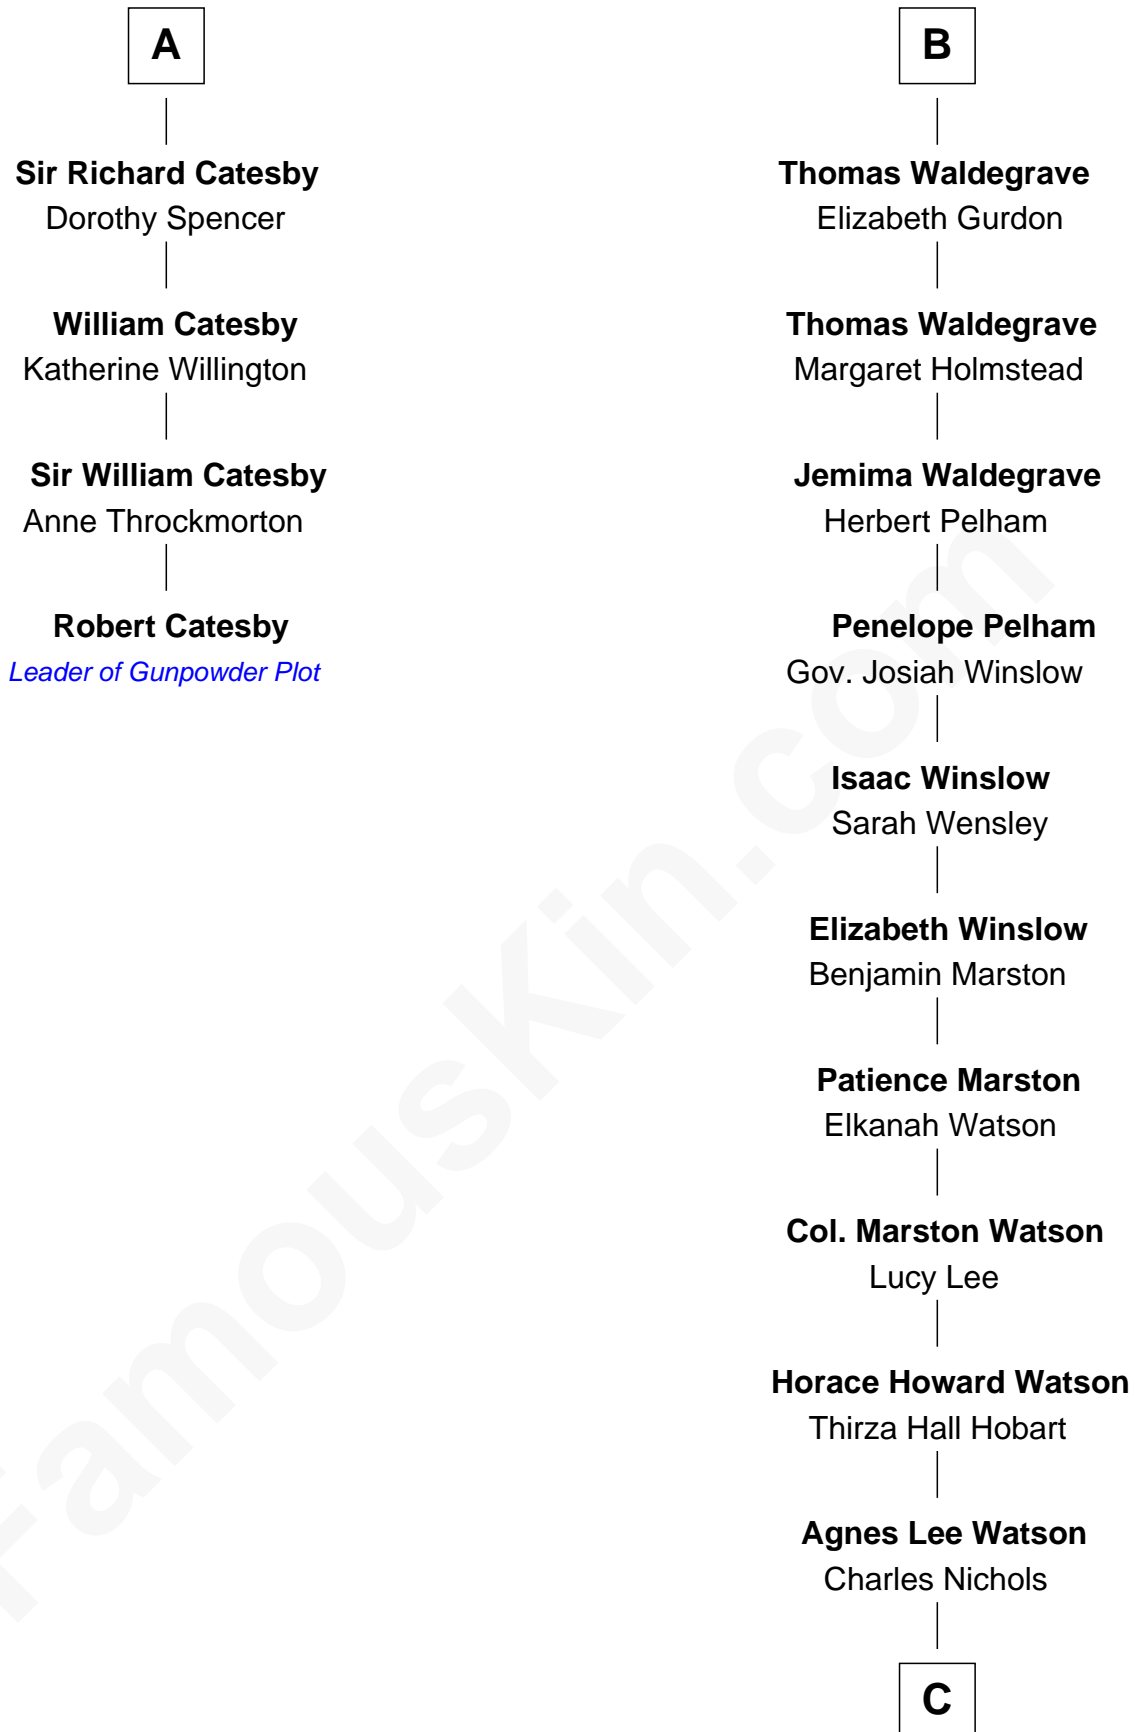

FamousKin.com Relationship Chart of

Robert Catesby

Leader of Gunpowder Plot

10th cousin 11 times removed of

John Cena

Movie Actor and WWE Pro Wrestler

Bartholomew de Badlesmere

Margaret de Clare

Margery de Badlesmere

Sir William de Ros

Elizabeth de Roos

Sir William la Zouche

Sir William la Zouche

Agnes Greene

Sir William la Zouche

Elizabeth - - - - -

Sir John de Tibetot

Sir Robert de Tibetot

Margaret Deincourt

Elizabeth de Tibetot

Sir Philip le Despencer

Margery Despencer

Sir Roger Wentworth

Henry Wentworth

Elizabeth Howard

Margery Wentworth

Sir William Waldegrave

Anthony Waldegrave

Elizabeth Gray

B

C

Charles H. Nichols