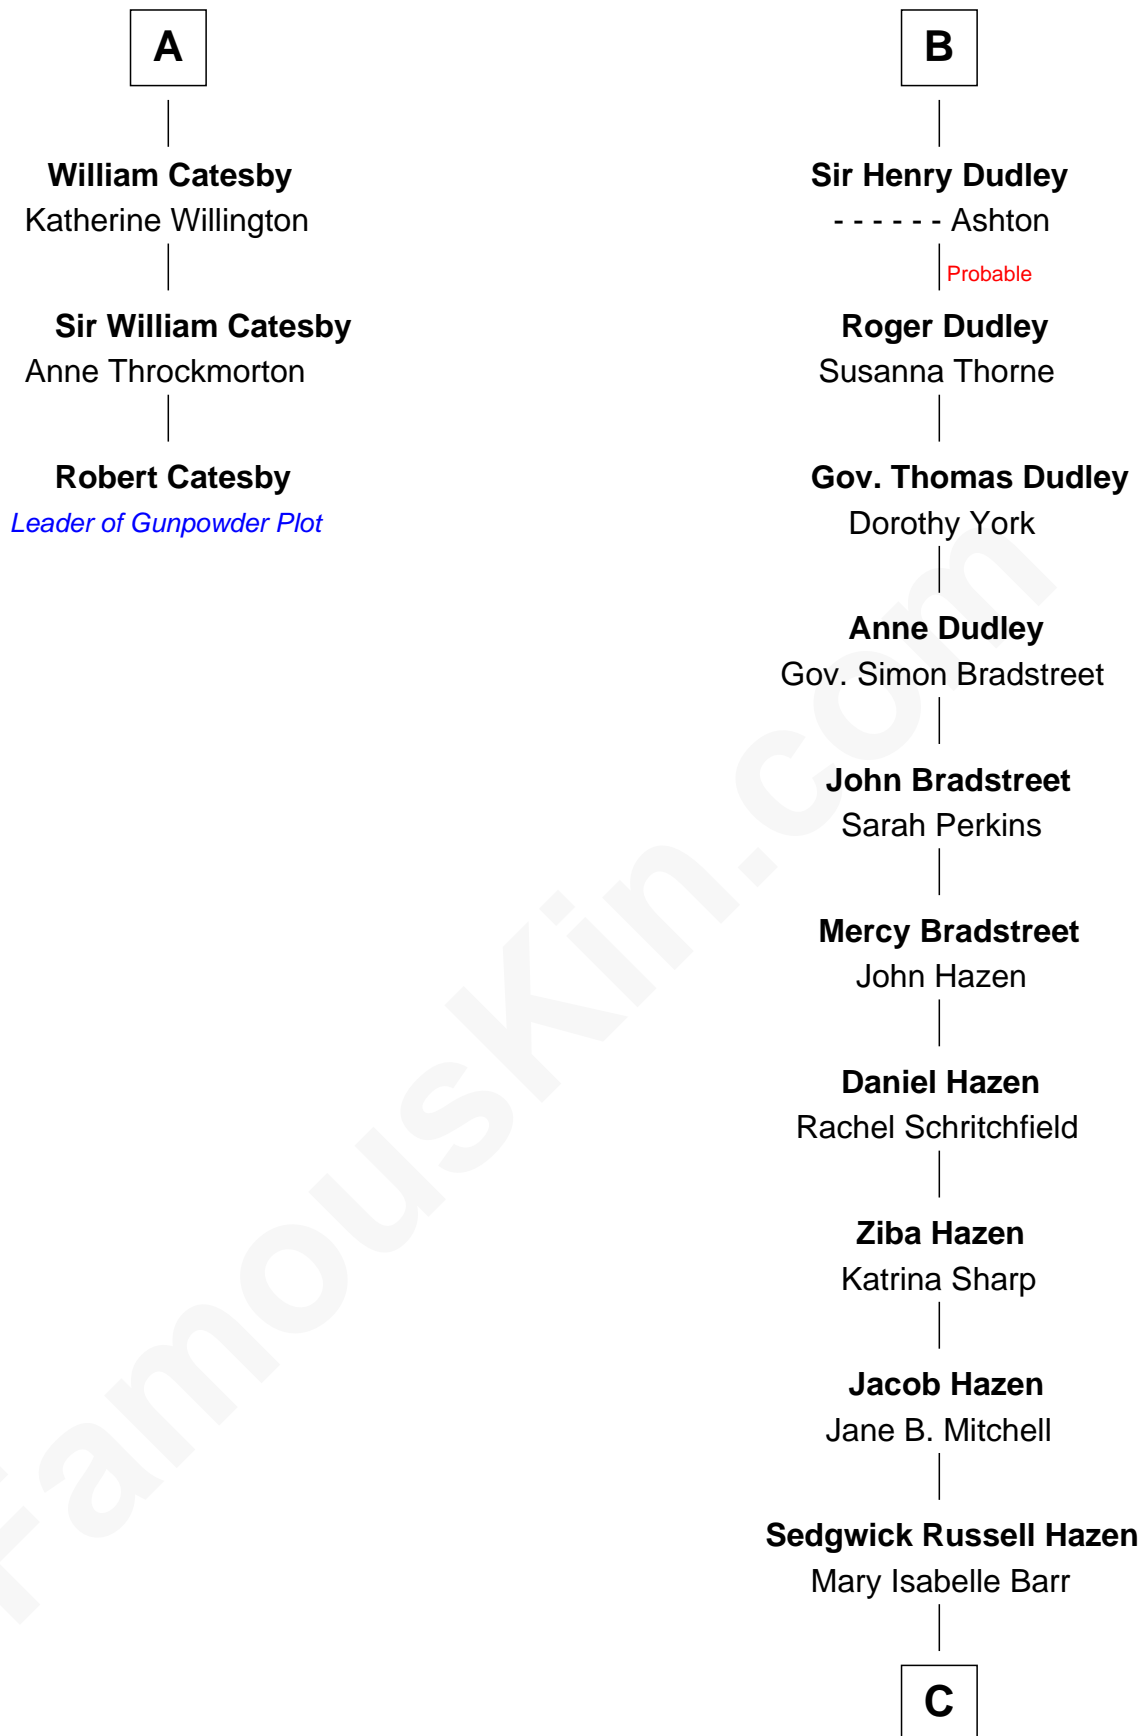

FamousKin.com Relationship Chart of

Robert Catesby

Leader of Gunpowder Plot

9th cousin 11 times removed of

J. K. Simmons

TV and Movie Actor

Sir William de Ros
Margery de Badlesmere

Elizabeth de Roos
Sir William la Zouche

Sir William la Zouche
Agnes Greene

Sir William la Zouche
Elizabeth - - - - -

William Zouche
Elizabeth St. John

Margaret Zouche
William Catesby

George Catesby
Elizabeth Empson

Sir Richard Catesby
Dorothy Spencer

A

Thomas de Ros
Beatrice de Stafford

Margaret de Ros
Sir Reynold Grey

Margaret Grey
Sir William Bonville

William Bonville
Elizabeth Harington

William Bonville
Katherine Neville

Cecily Bonville
Thomas Grey

Cecily Grey
Sir John Sutton

B

C

Lewis Jacob Hazen

Emma Broaddus Lewis

Ruth Hazen

Col. Ralph Archibald Kimble

Patricia Kimble

Dr. Donald William Simmons