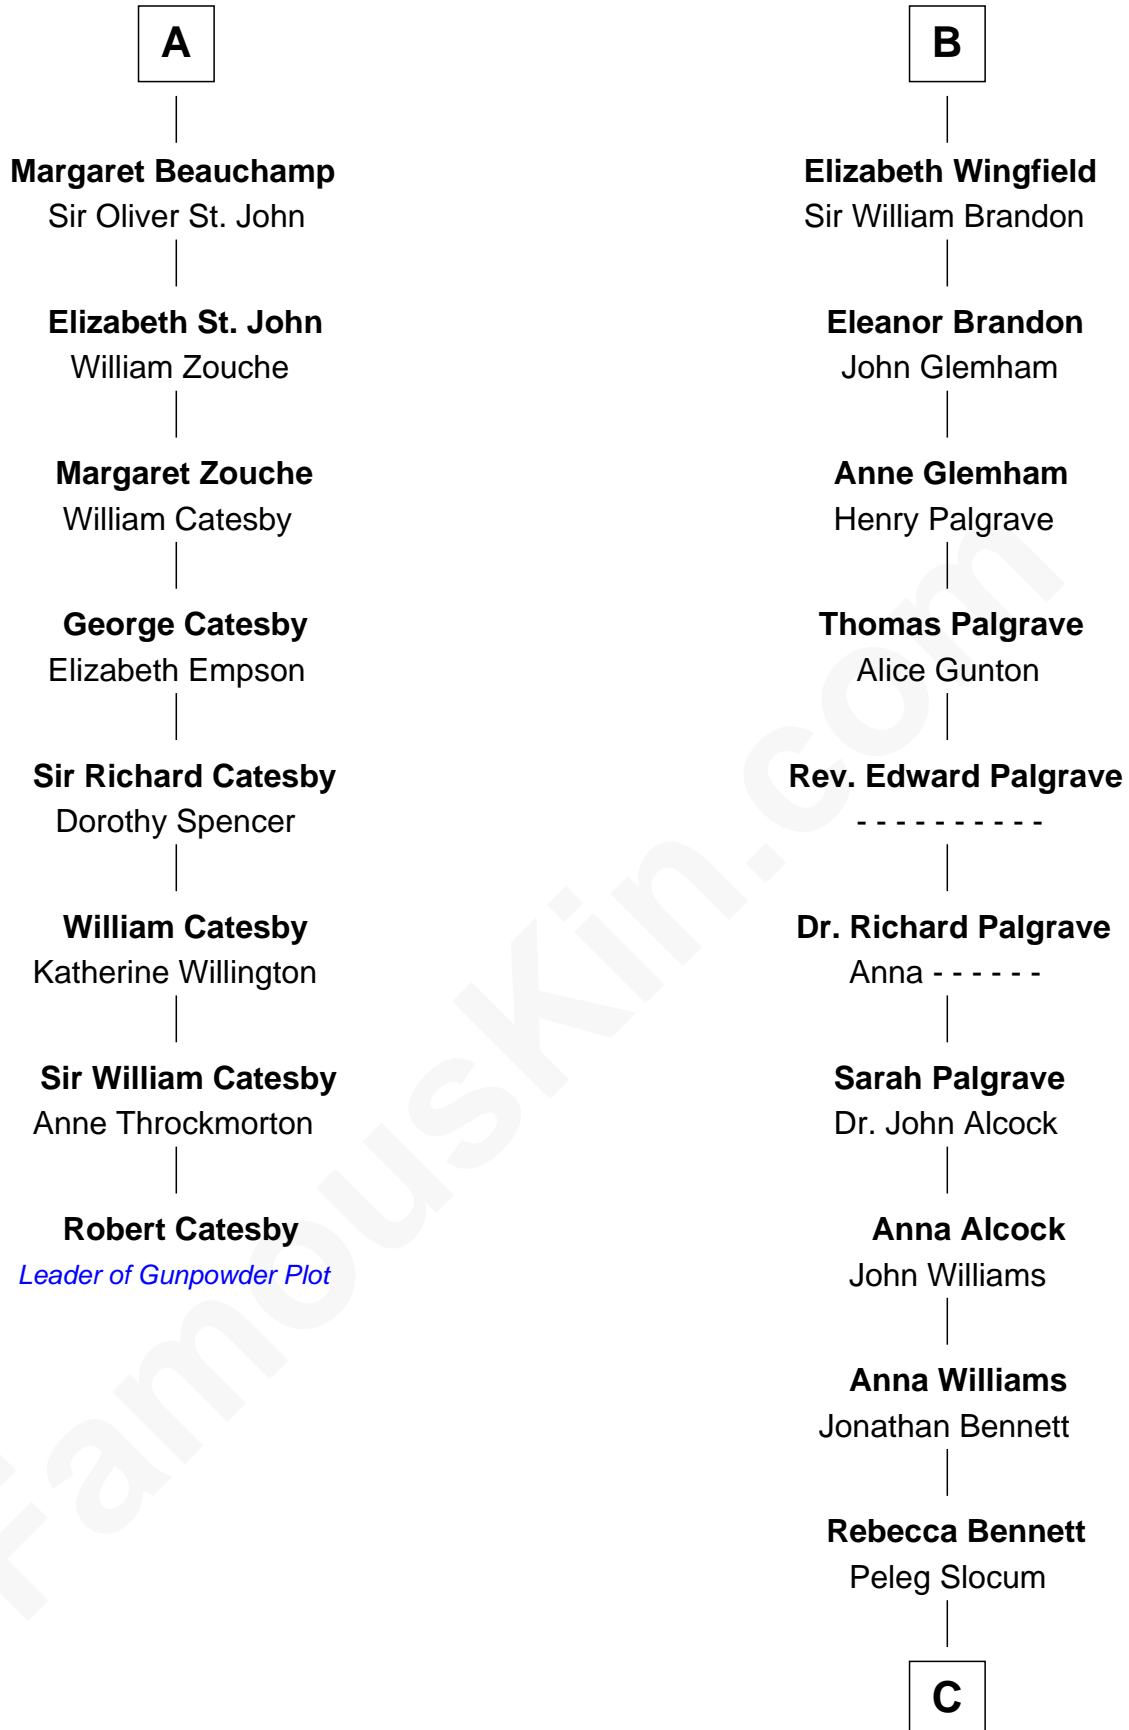

# FamousKin.com Relationship Chart of

**Robert Catesby**

*Leader of Gunpowder Plot*

14th cousin 7 times removed of

**Henry Clay Folger**

*Founder of Folger Shakespeare Library and Chairman of Standard Oil*

**Sir Humphrey de Bohun**

Maud of Eu

**C**

**Peleg Slocum**  
Elizabeth Brown

**Rebecca Slocum**  
George Folger

**Samuel Brown Folger**  
Nancy F. Hiller

**Henry Clay Folger**  
Eliza Jane Clark

**Henry Clay Folger**  
*Chairman of Standard Oil*