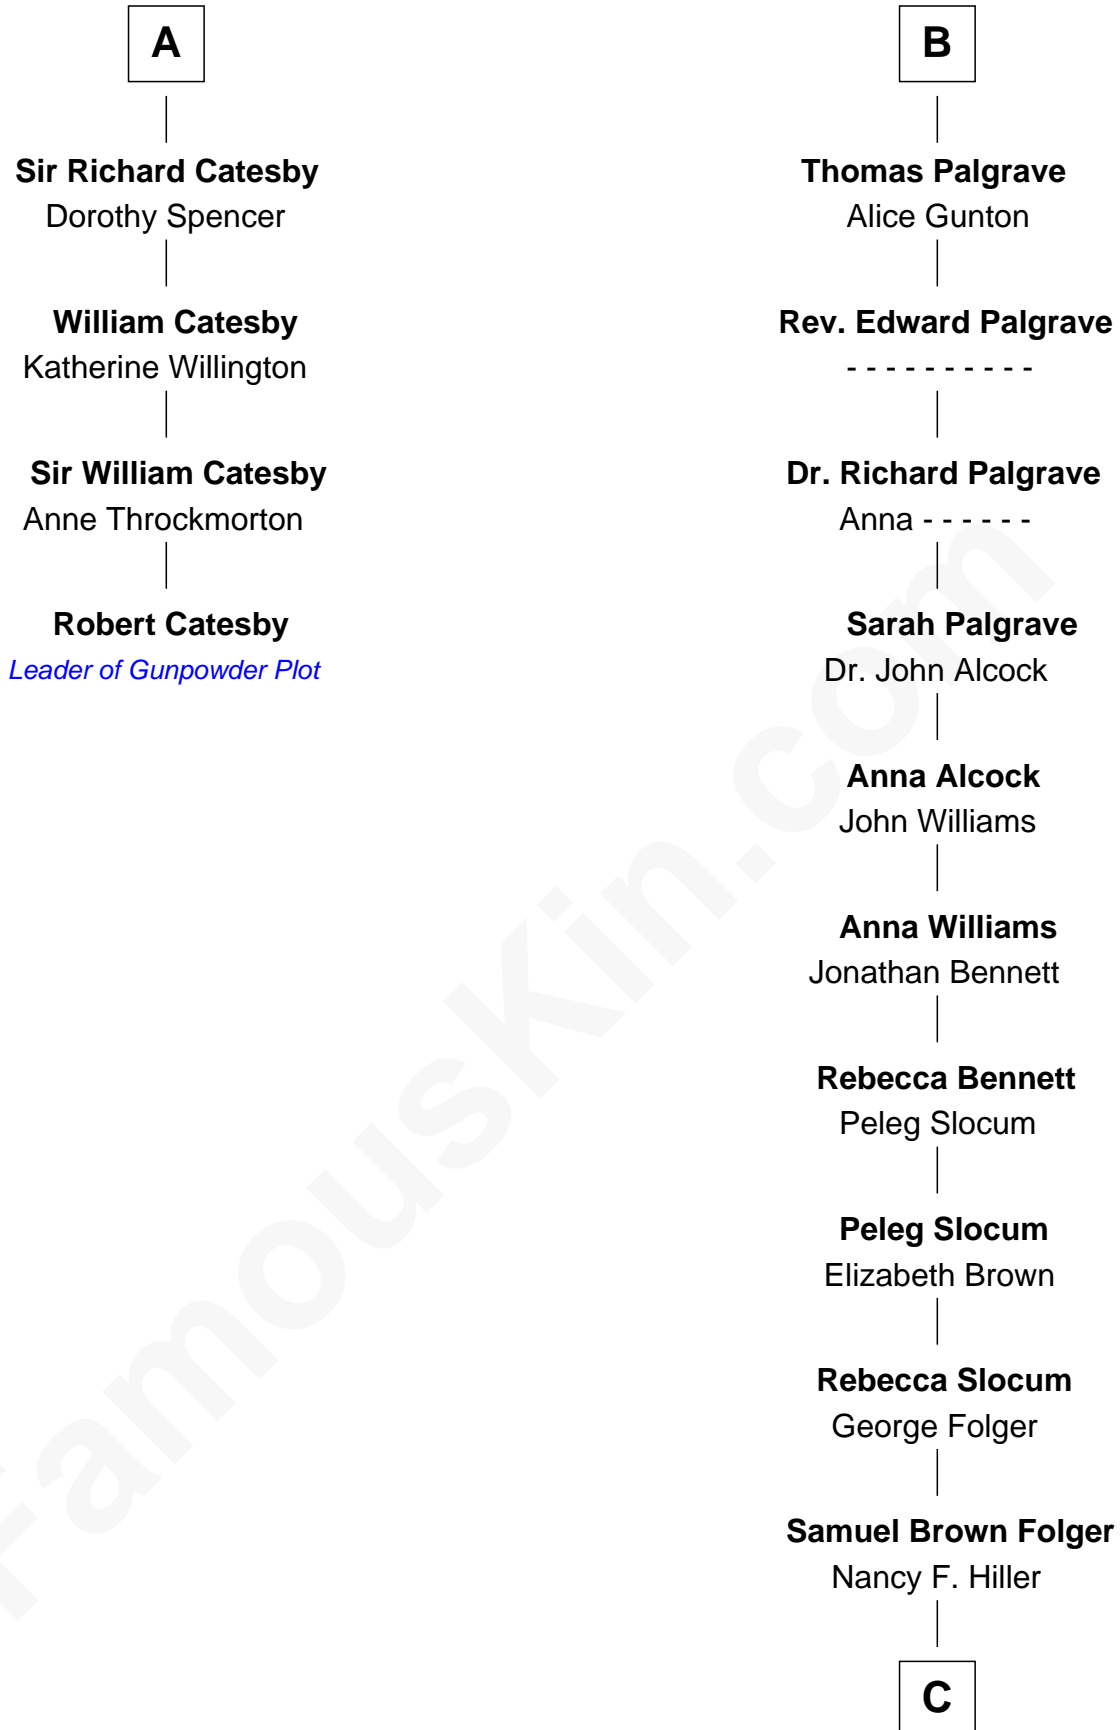

# FamousKin.com Relationship Chart of

**Robert Catesby**

*Leader of Gunpowder Plot*

10th cousin 8 times removed of

**Henry Clay Folger**

*Founder of Folger Shakespeare Library and Chairman of Standard Oil*

**A**

**Elizabeth de Badlesmere**

Sir William de Bohun

**Elizabeth de Bohun**

Sir Richard Fitzalan

**Elizabeth Fitzalan**

Sir Robert Goushill

**Elizabeth Goushill**

Sir Robert Wingfield

**Elizabeth Wingfield**

Sir William Brandon

**Eleanor Brandon**

John Glemham

**Anne Glemham**

Henry Palgrave

**B**

**C**

Henry Clay Folger

Eliza Jane Clark

Henry Clay Folger

*Chairman of Standard Oil*

FamousKin.com