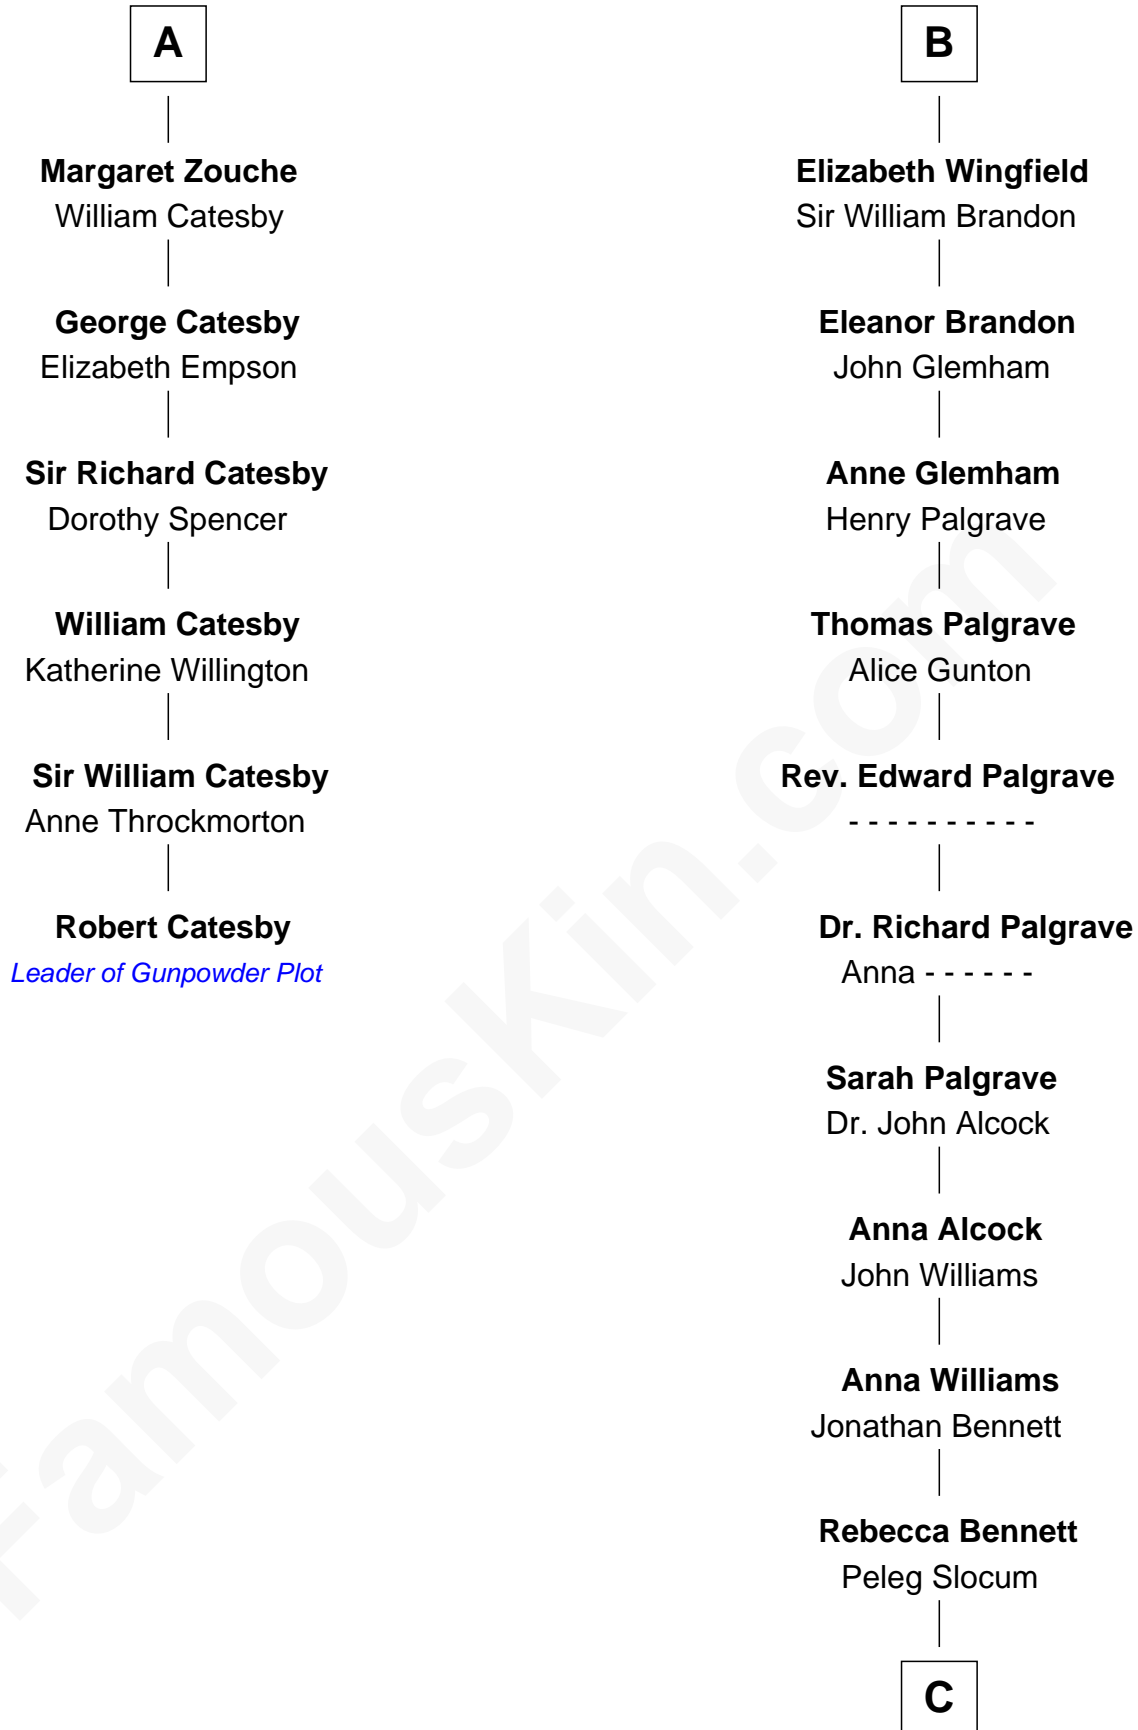

FamousKin.com Relationship Chart of

Robert Catesby

Leader of Gunpowder Plot

12th cousin 9 times removed of

Henry Clay Folger

Founder of Folger Shakespeare Library and Chairman of Standard Oil

William de Braiose

Eva Marshal

Eve de Braiose
Sir William de Cantilupe

Milicent de Cantilupe
Eudo la Zouche

Lucy Zouche
Thomas de Greene

Sir Henry Greene
Katherine Drayton

Agnes Greene
Sir William la Zouche

Sir William la Zouche
Elizabeth - - - - -

William Zouche
Elizabeth St. John

A

Eleanor de Braiose
Sir Humphrey de Bohun

Humphrey de Bohun
Maud de Fiennes

Humphrey de Bohun
Elizabeth Plantagenet

Sir William de Bohun
Elizabeth de Badlesmere

Elizabeth de Bohun
Sir Richard Fitzalan

Elizabeth Fitzalan
Sir Robert Goushill

Elizabeth Goushill
Sir Robert Wingfield

B

C

Peleg Slocum
Elizabeth Brown

Rebecca Slocum
George Folger

Samuel Brown Folger
Nancy F. Hiller

Henry Clay Folger
Eliza Jane Clark