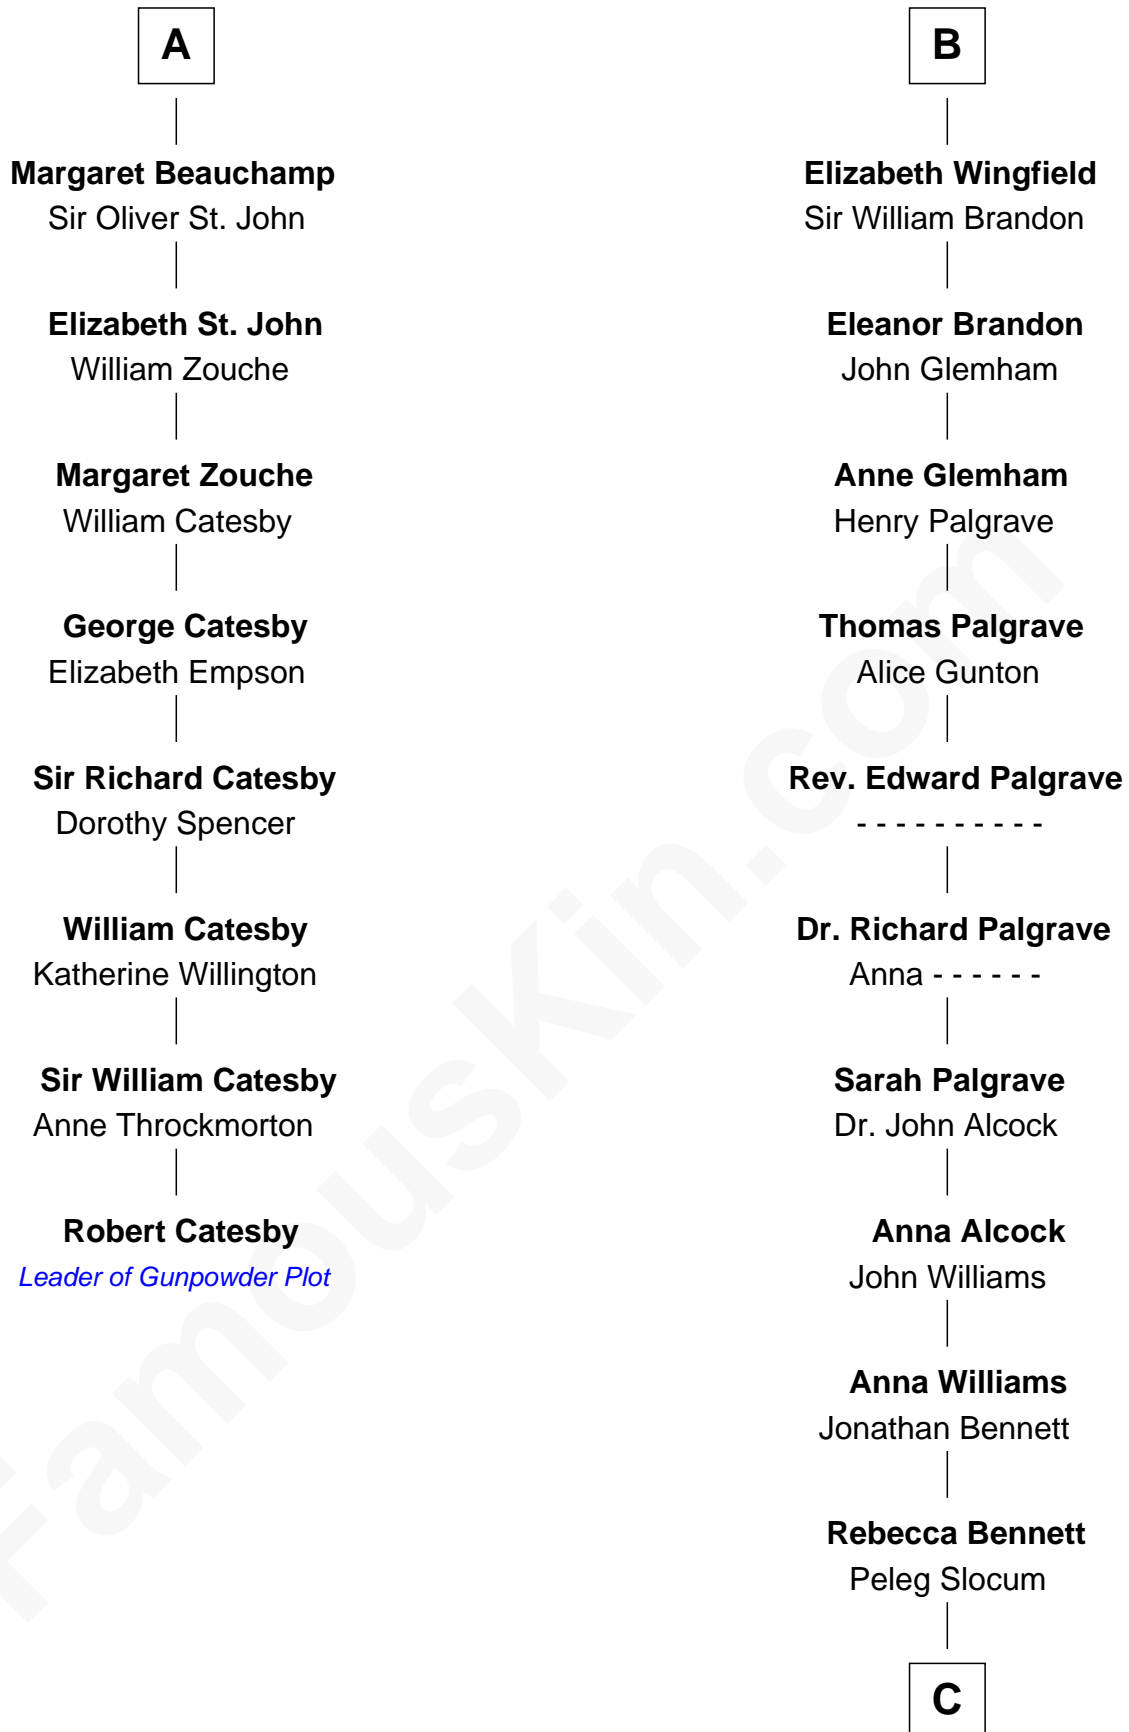

FamousKin.com Relationship Chart of

Robert Catesby

Leader of Gunpowder Plot

14th cousin 6 times removed of

J. A. Folger

Founder of Folger Coffee Company

Sir Humphrey de Bohun

Maud of Eu

C

Peleg Slocum
Elizabeth Brown

Rebecca Slocum
George Folger

Samuel Brown Folger
Nancy F. Hiller

J. A. Folger
Founder of Folger Coffee Co.

FamousKin.com