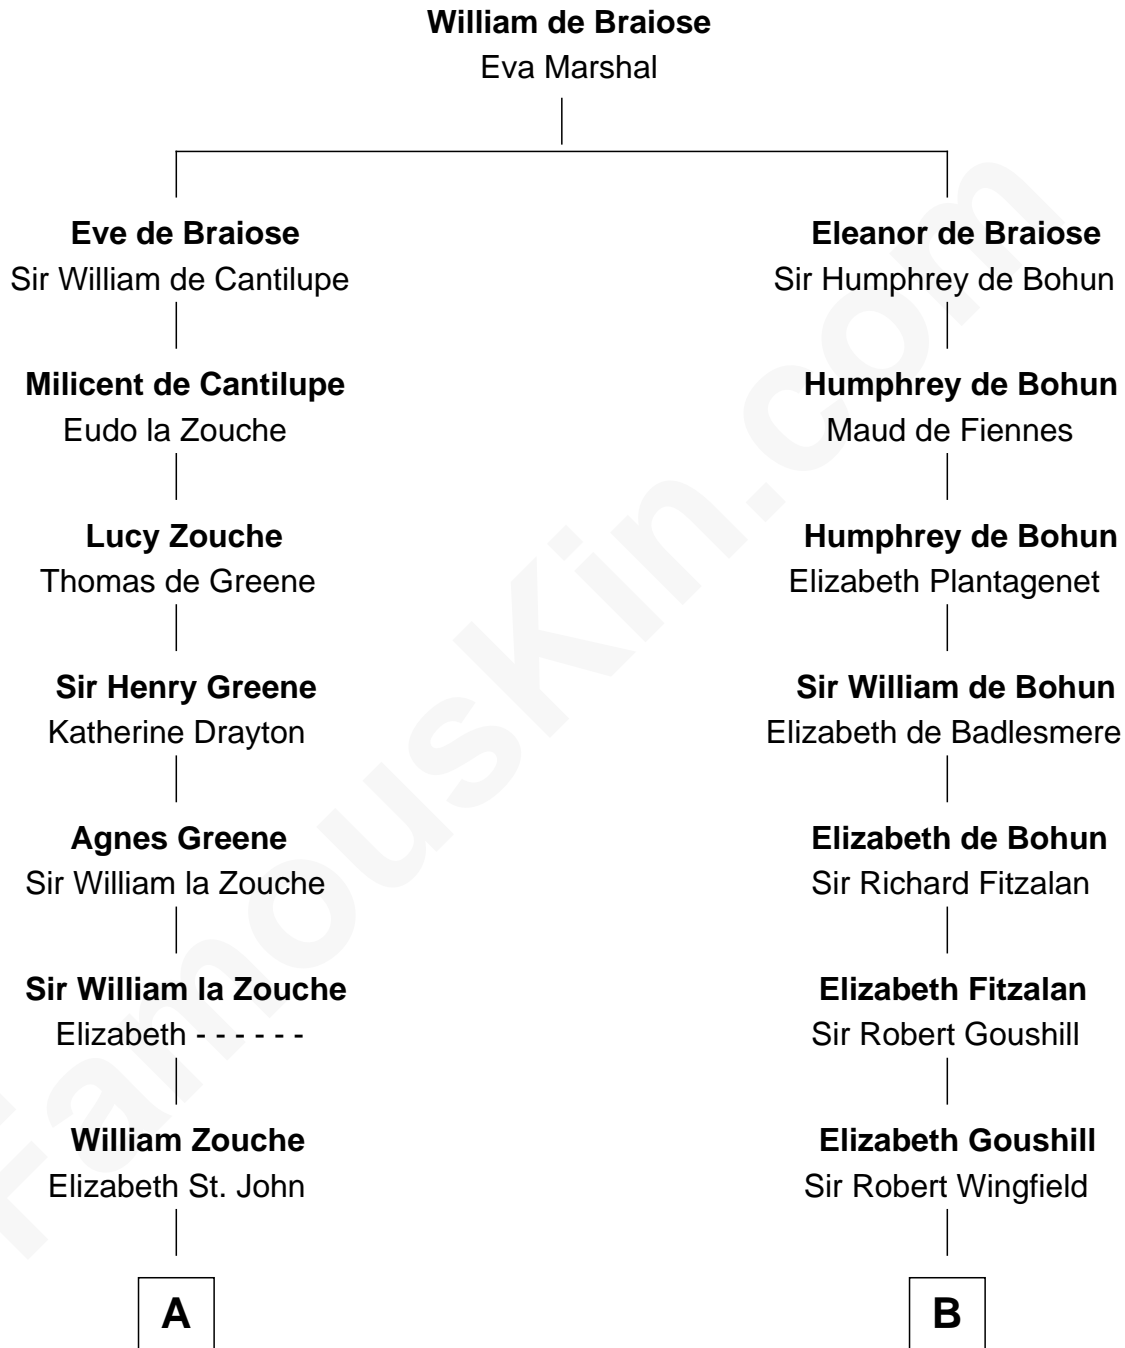

FamousKin.com

Relationship Chart of

Robert Catesby

Leader of Gunpowder Plot

12th cousin 8 times removed of

J. A. Folger

Founder of Folger Coffee Company

C

Peleg Slocum
Elizabeth Brown

Rebecca Slocum
George Folger

Samuel Brown Folger
Nancy F. Hiller

J. A. Folger
Founder of Folger Coffee Co.

FamousKin.com