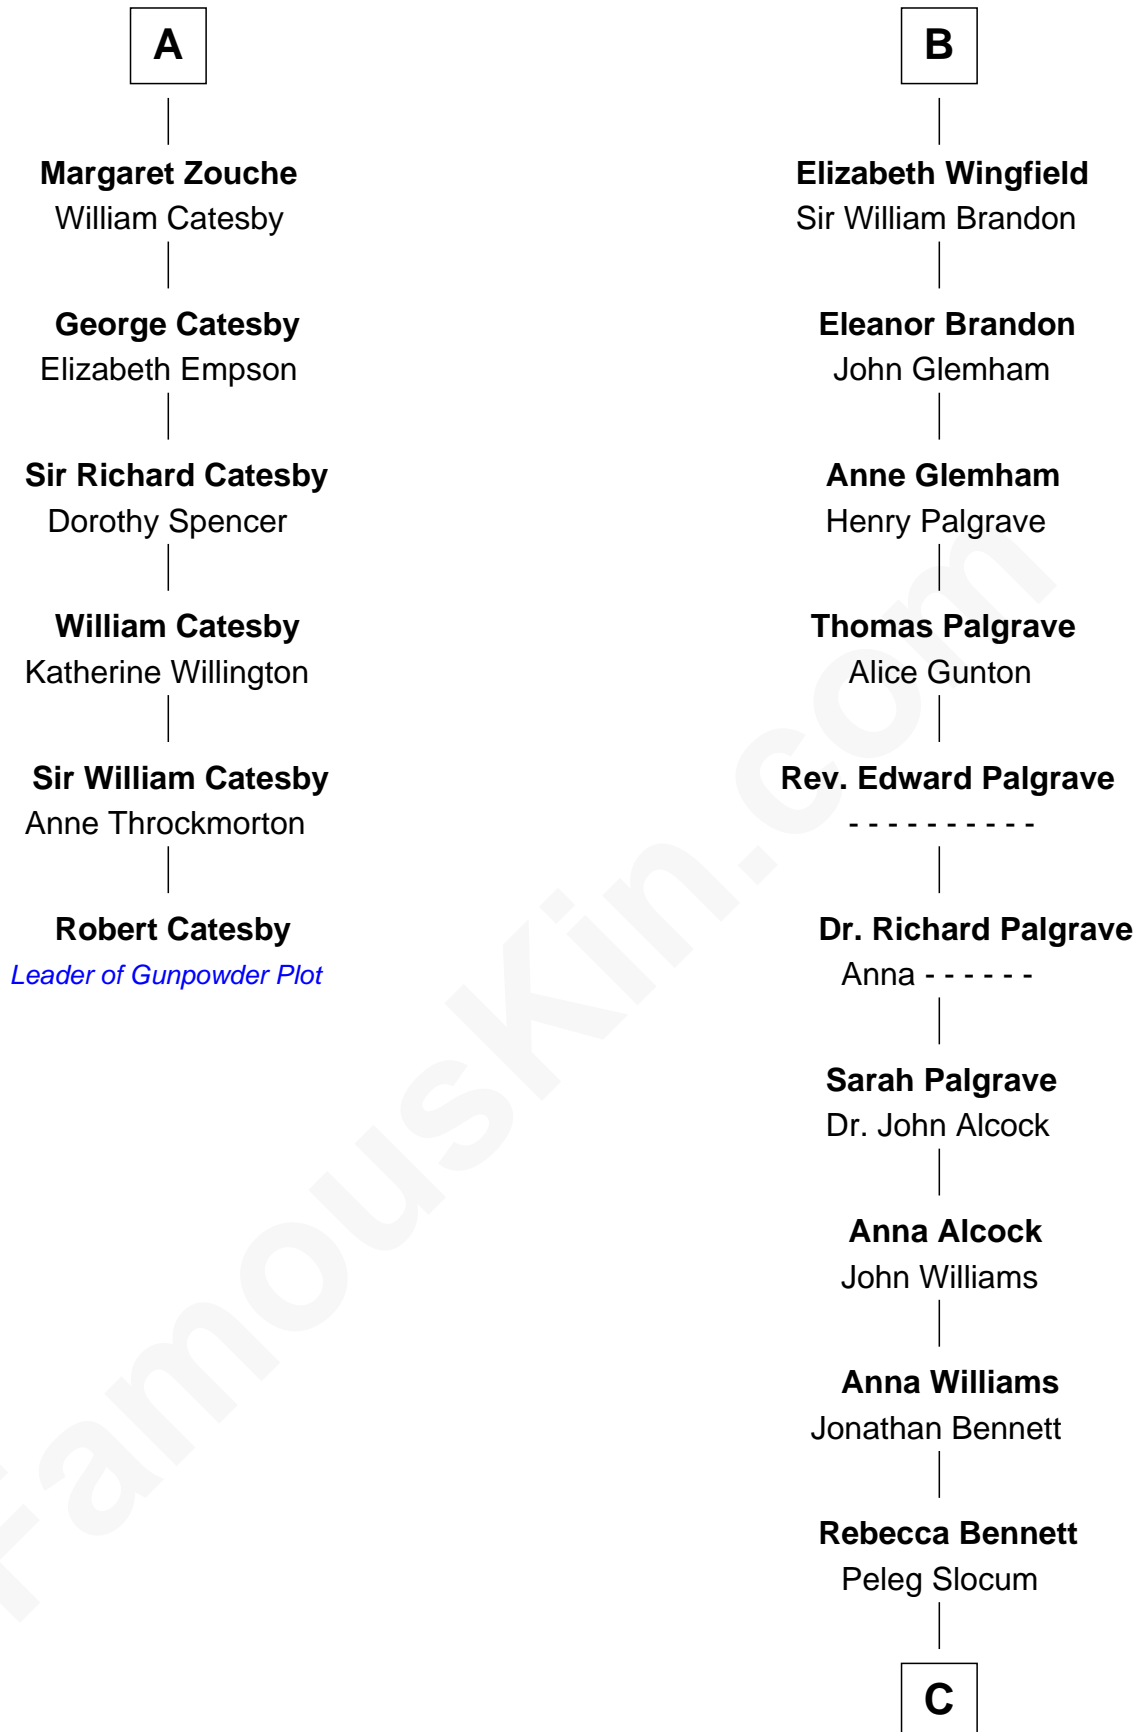

FamousKin.com

Relationship Chart of

Robert Catesby

Leader of Gunpowder Plot

12th cousin 8 times removed of

J. A. Folger

Founder of Folger Coffee Company

C

Peleg Slocum
Elizabeth Brown

Rebecca Slocum
George Folger

Samuel Brown Folger
Nancy F. Hiller

J. A. Folger
Founder of Folger Coffee Co.

FamousKin.com