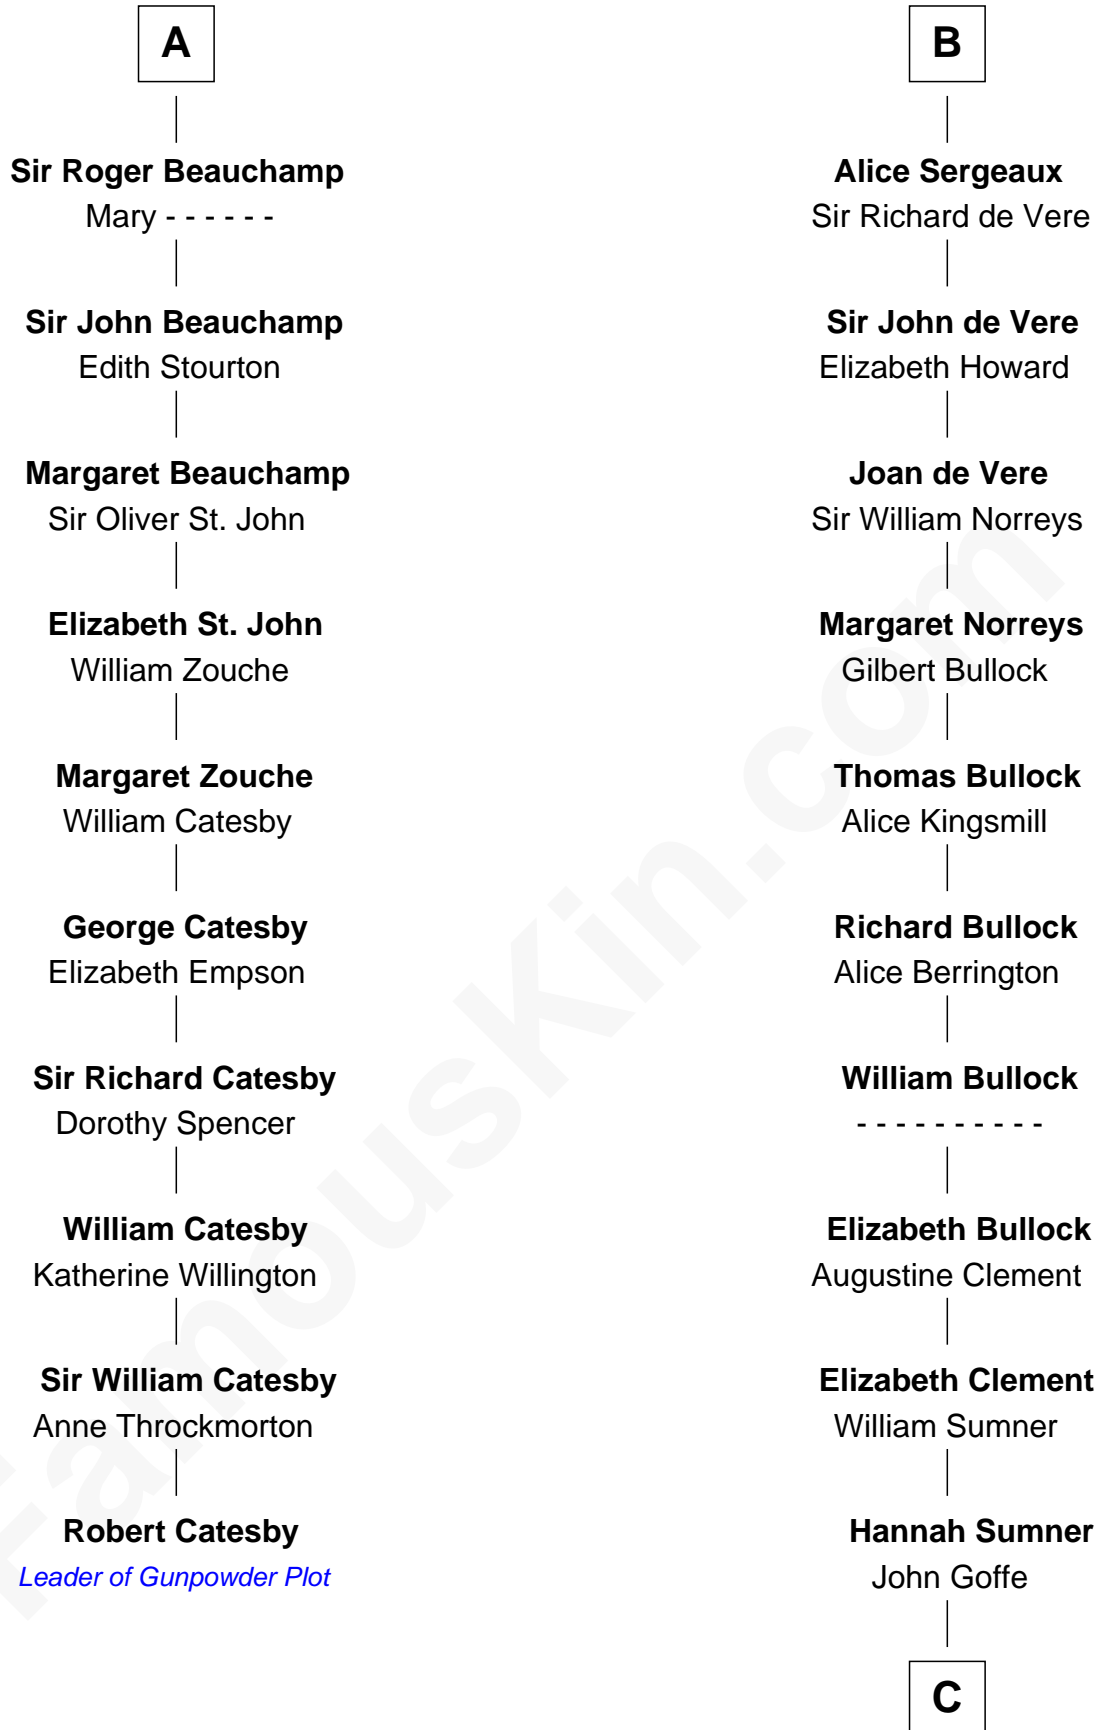

FamousKin.com Relationship Chart of

Robert Catesby

Leader of Gunpowder Plot

16th cousin 3 times removed of

Samuel Howard

Boston Tea Party Participant

Sir Geoffrey FitzPiers

*with wife
Beatrix de Say*

*with wife
Aveline de Clare*

C

William Goffe
Abigail Richardson

Martha Goffe
Ebenezer Howard

Samuel Howard
Boston Tea Party Participant

FamousKin.com