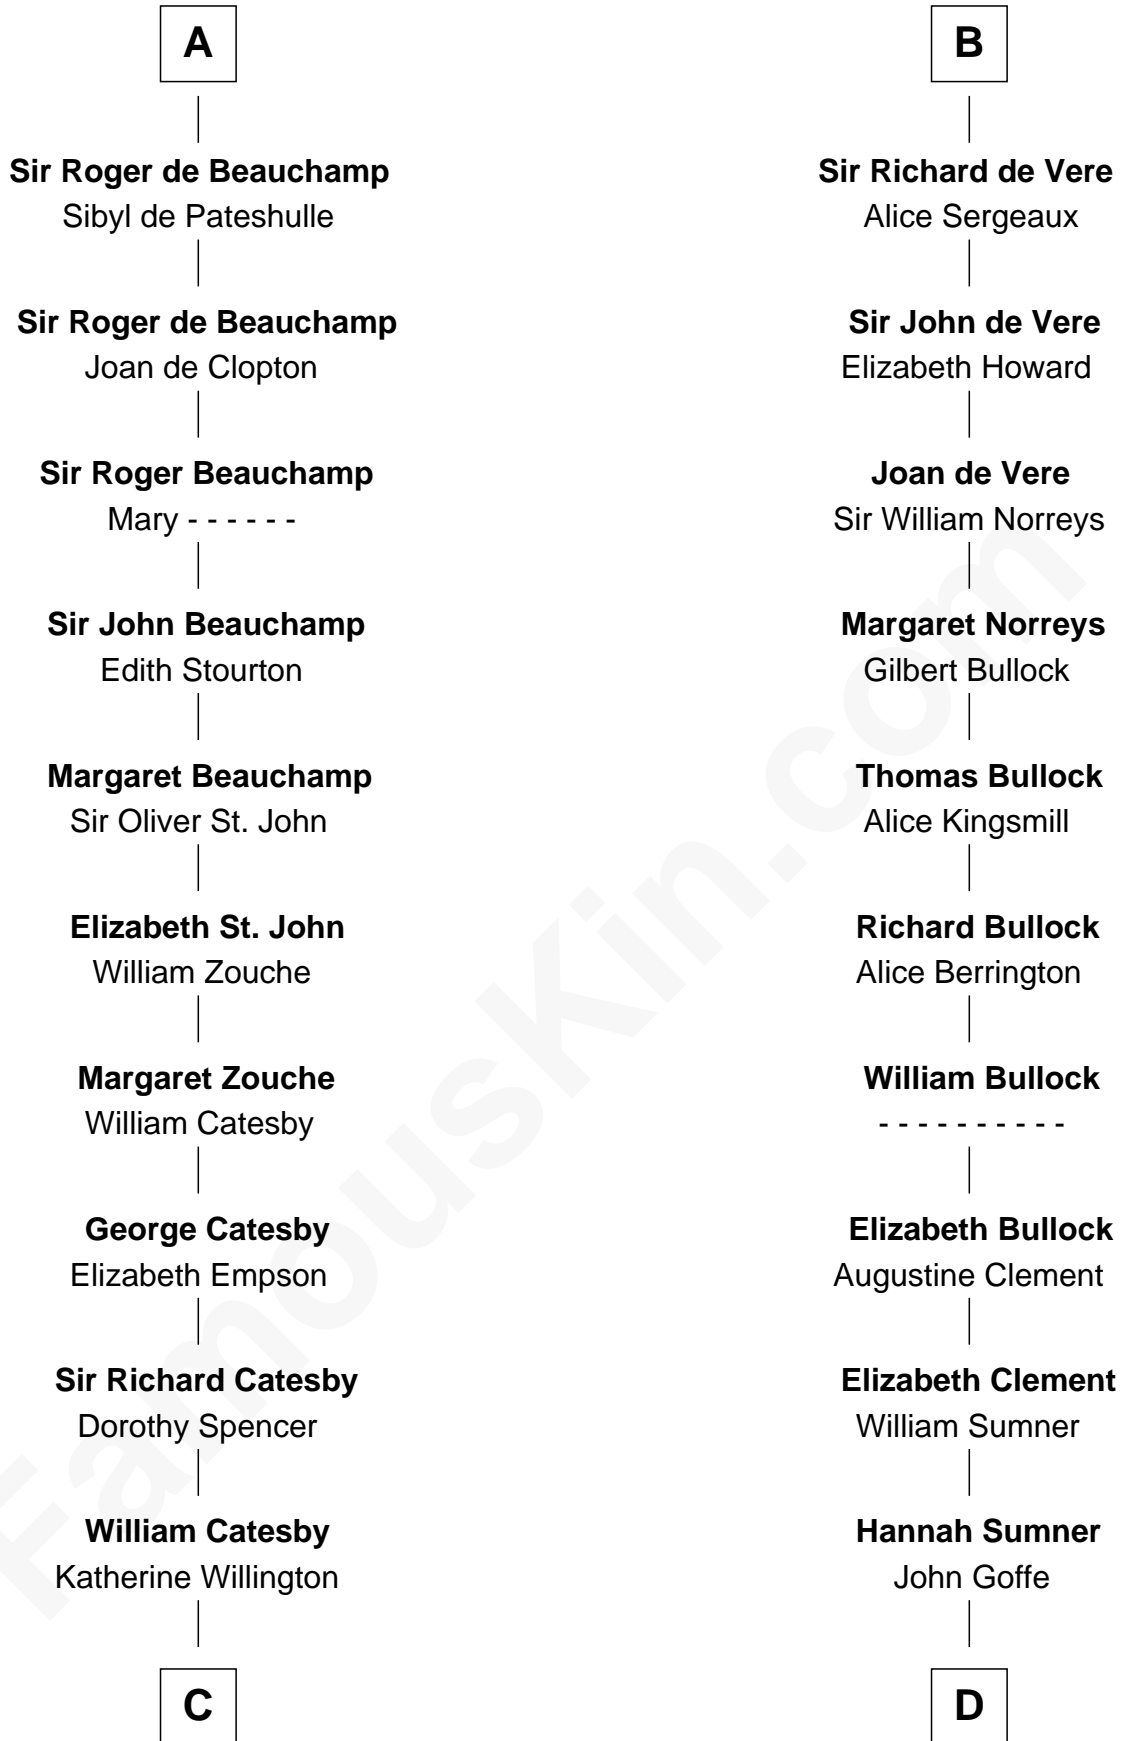

FamousKin.com Relationship Chart of

Robert Catesby

Leader of Gunpowder Plot

18th cousin 1 time removed of

Samuel Howard

Boston Tea Party Participant

Geoffrey Plantagenet

C

Sir William Catesby
Anne Throckmorton

Robert Catesby
Leader of Gunpowder Plot

D

William Goffe
Abigail Richardson

Martha Goffe
Ebenezer Howard

Samuel Howard
Boston Tea Party Participant

FamousKin.com