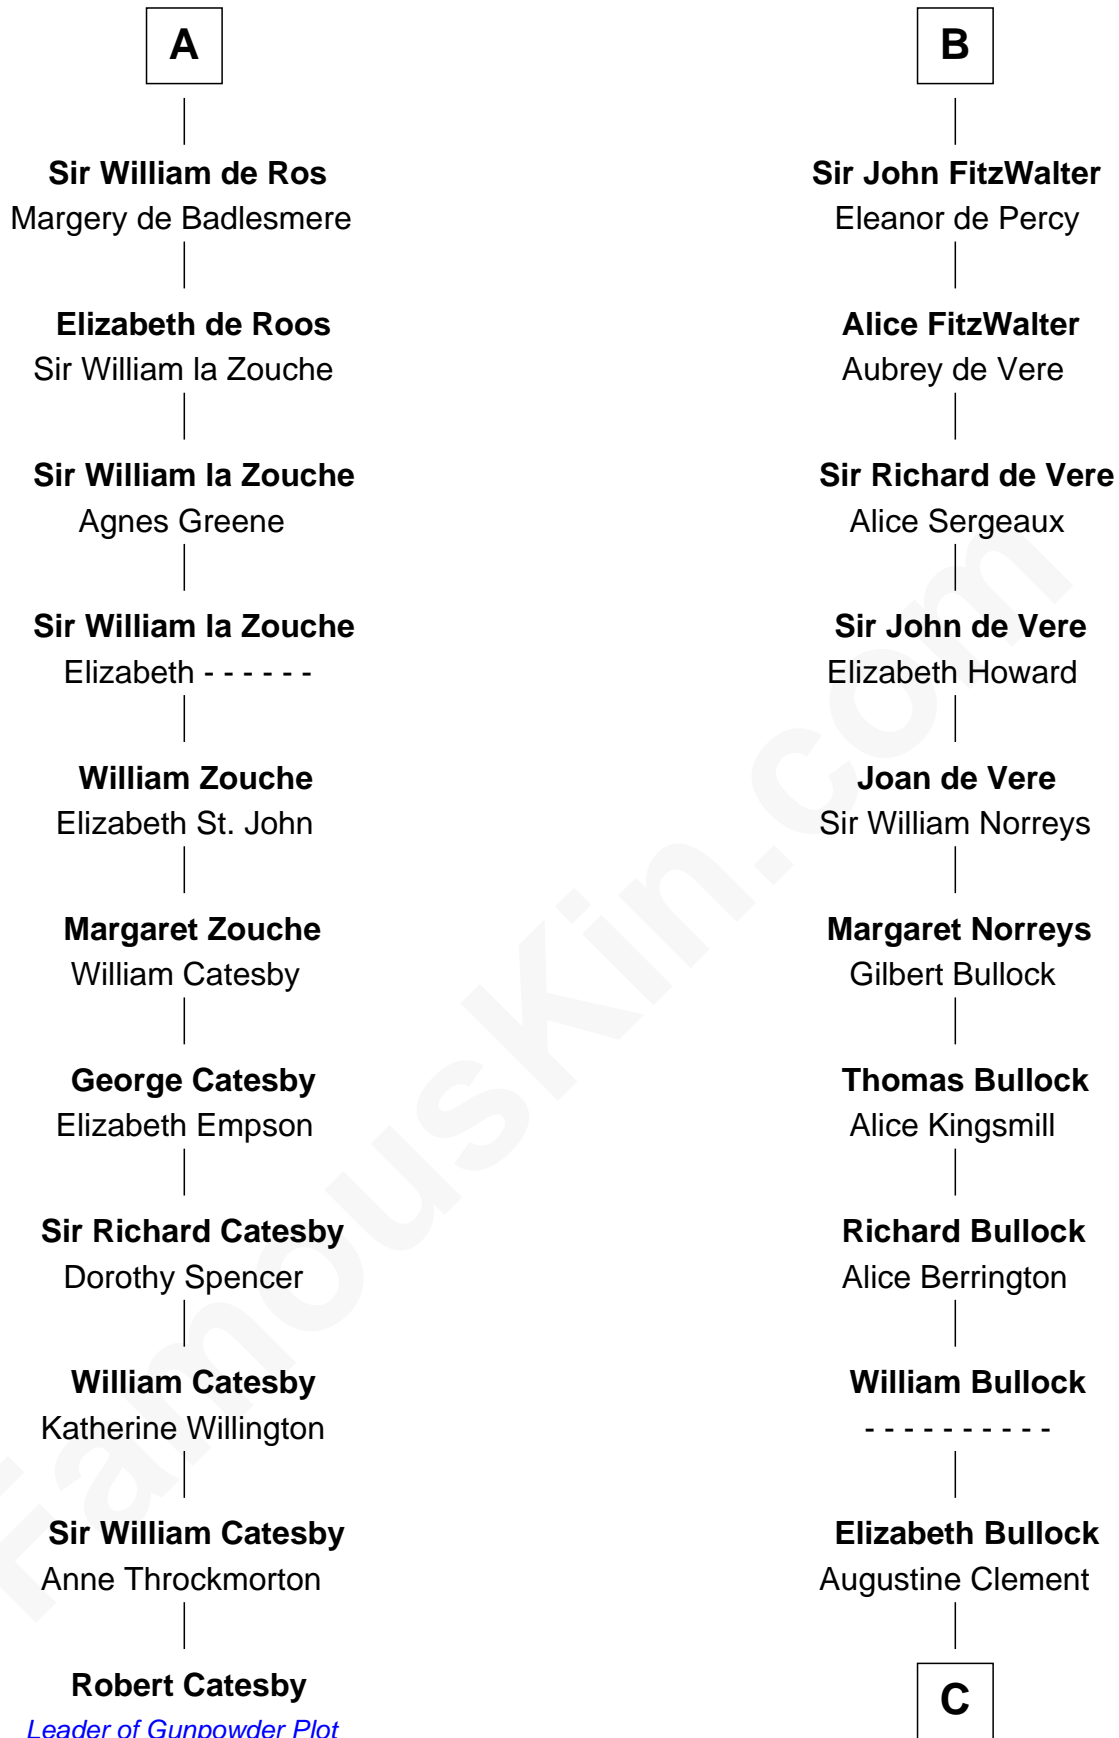

FamousKin.com Relationship Chart of

Robert Catesby

Leader of Gunpowder Plot

17th cousin 4 times removed of

Samuel Howard

Boston Tea Party Participant

C

Elizabeth Clement