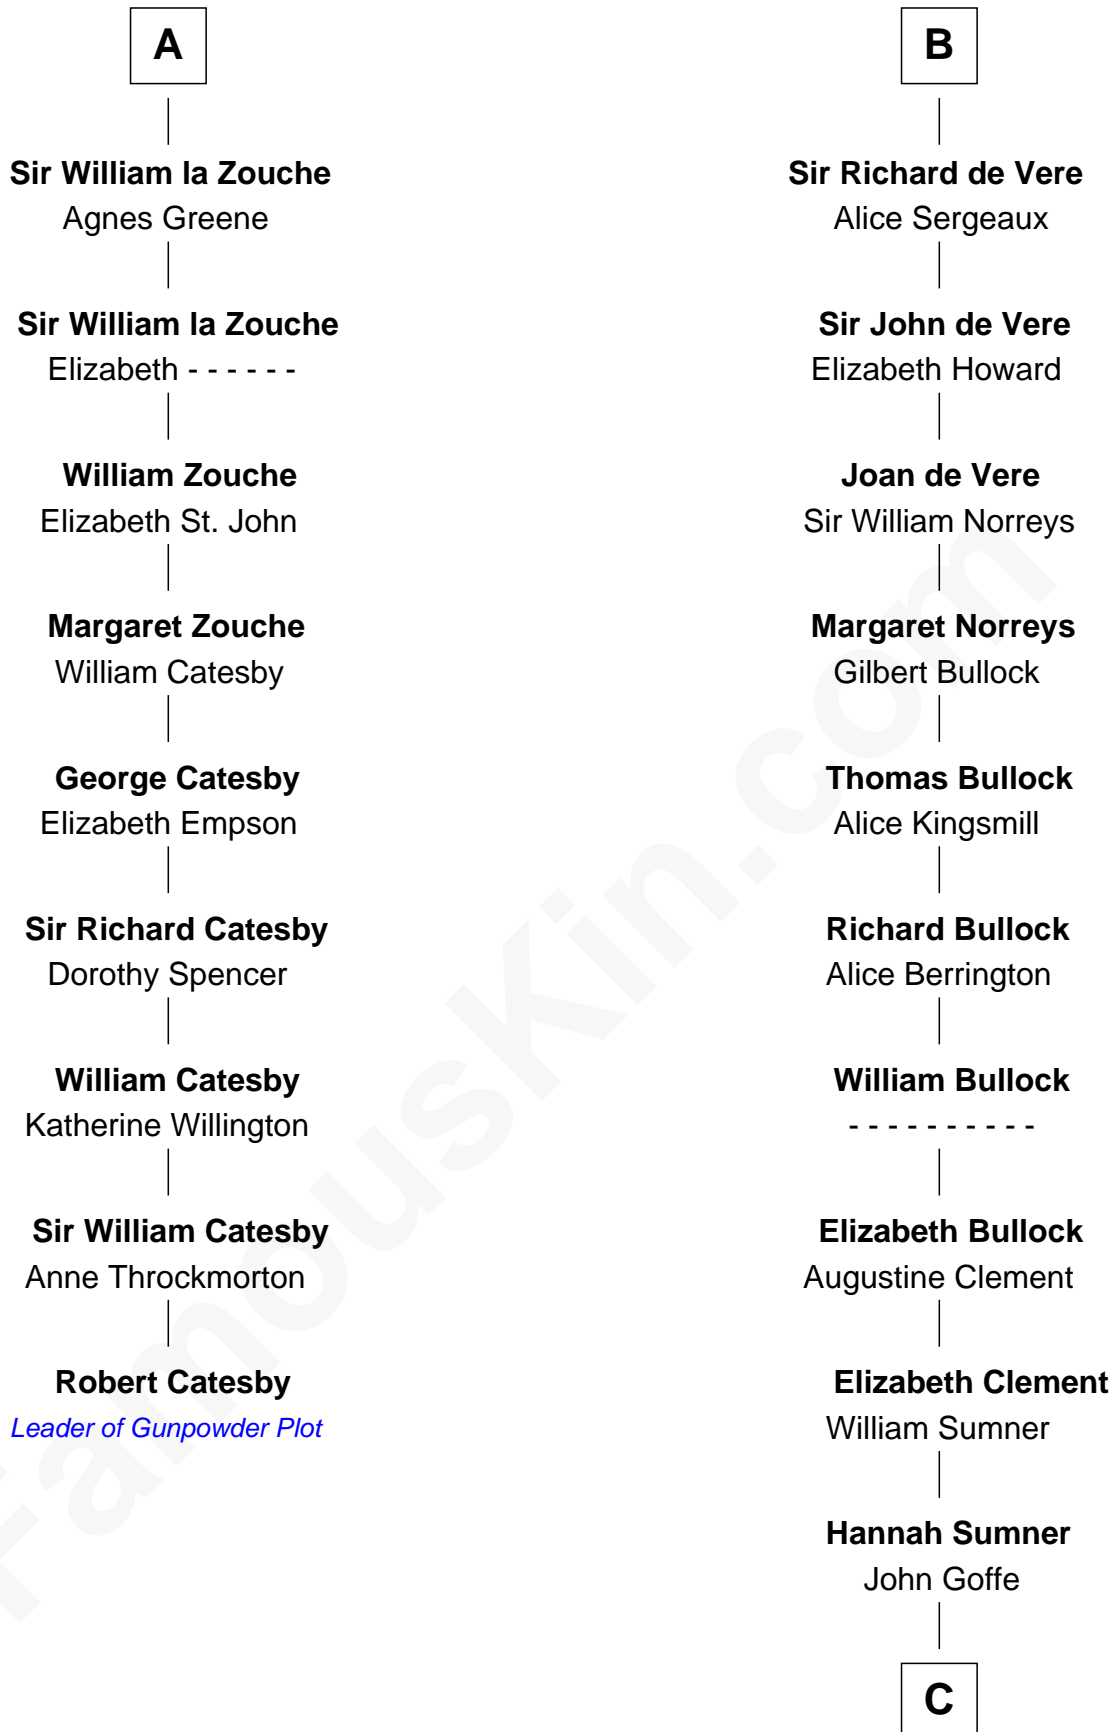

# FamousKin.com Relationship Chart of

**Robert Catesby**

*Leader of Gunpowder Plot*

15th cousin 4 times removed of

**Samuel Howard**

*Boston Tea Party Participant*

**Robert Fitzrichard**

Maud de St. Liz

**C**

**William Goffe**  
Abigail Richardson

**Martha Goffe**  
Ebenezer Howard

**Samuel Howard**  
*Boston Tea Party Participant*

FamousKin.com