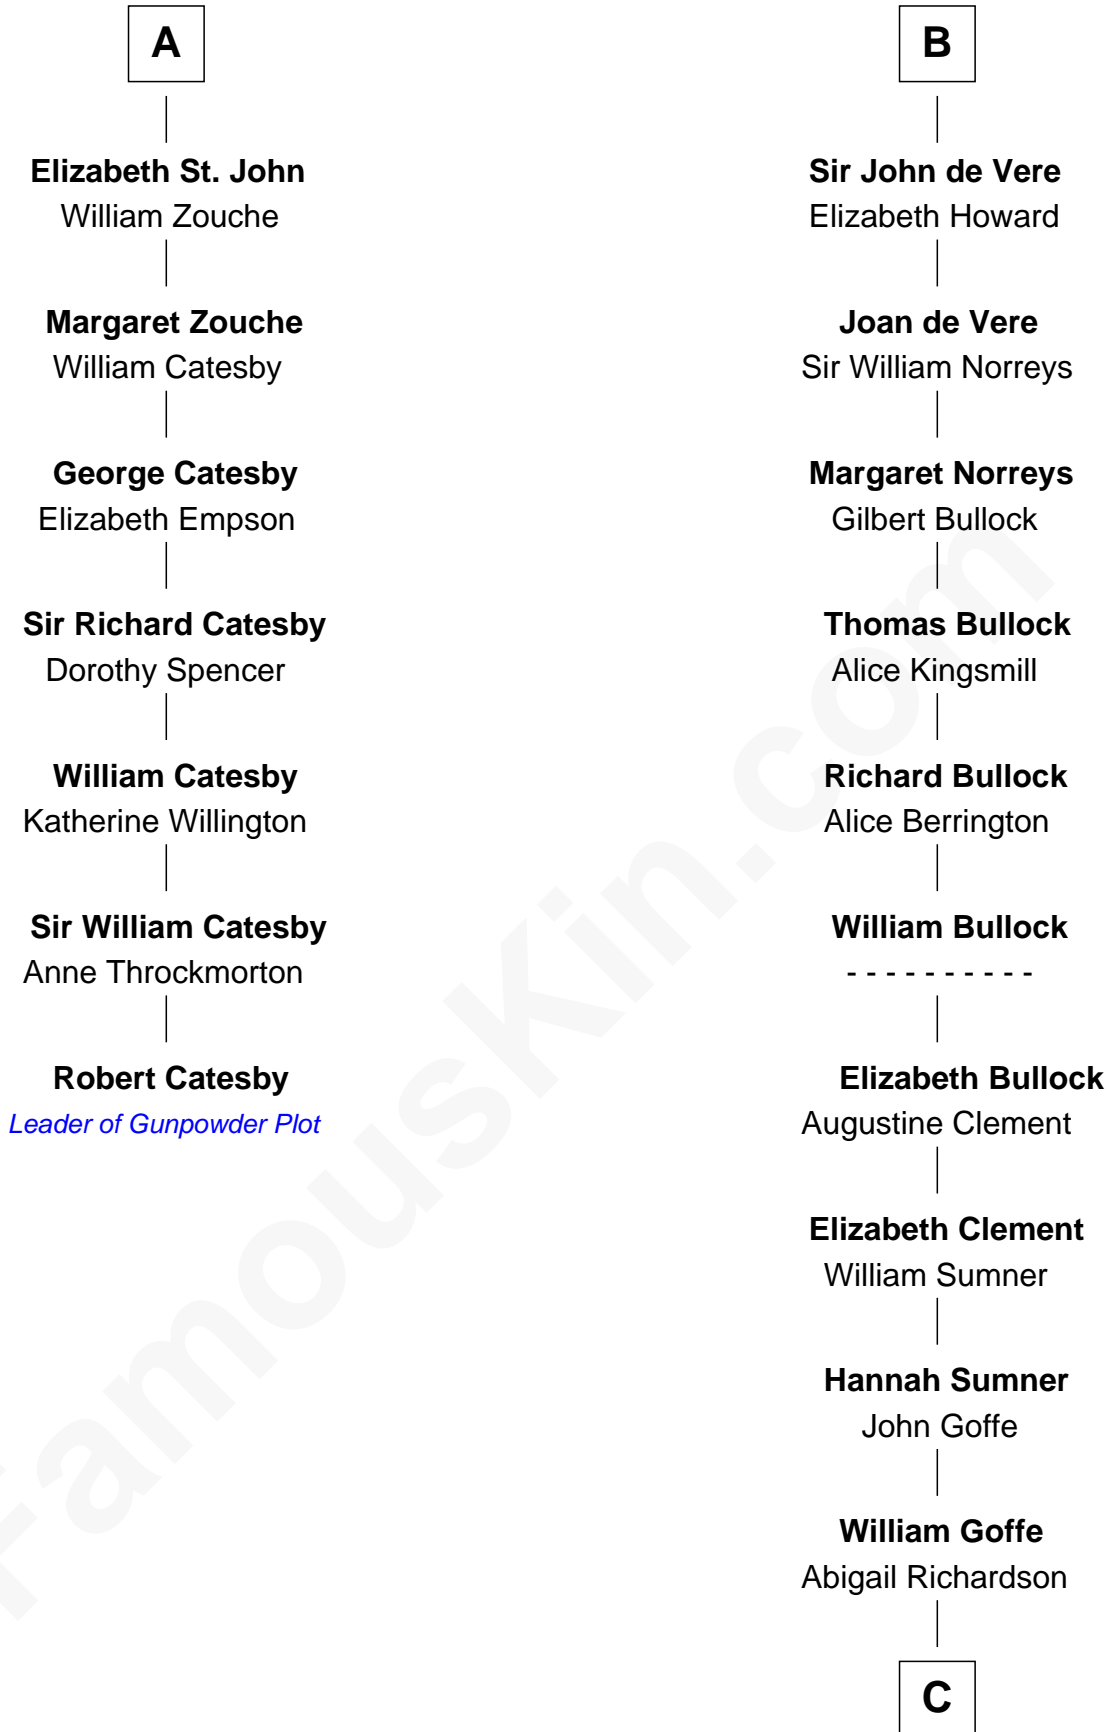

FamousKin.com Relationship Chart of

Robert Catesby

Leader of Gunpowder Plot

13th cousin 5 times removed of

Samuel Howard

Boston Tea Party Participant

C

Martha Goffe
Ebenezer Howard

Samuel Howard
Boston Tea Party Participant

FamousKin.com