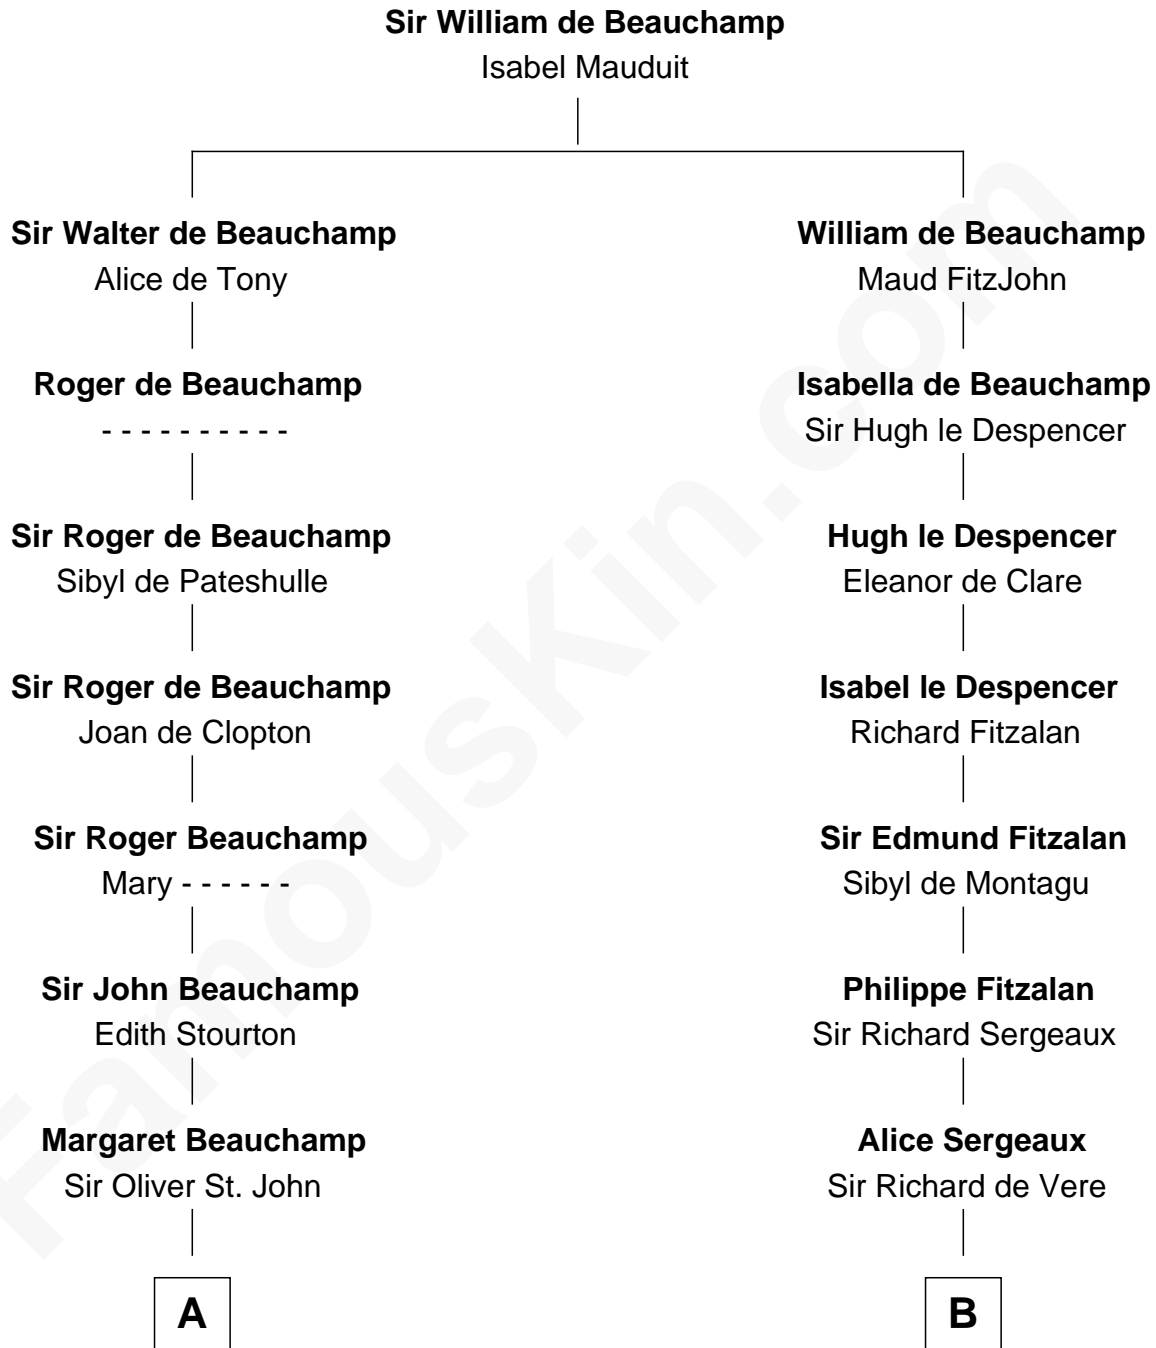

FamousKin.com Relationship Chart of

Robert Catesby

Leader of Gunpowder Plot

13th cousin 5 times removed of

Samuel Howard

Boston Tea Party Participant

C

Martha Goffe
Ebenezer Howard

Samuel Howard
Boston Tea Party Participant

FamousKin.com