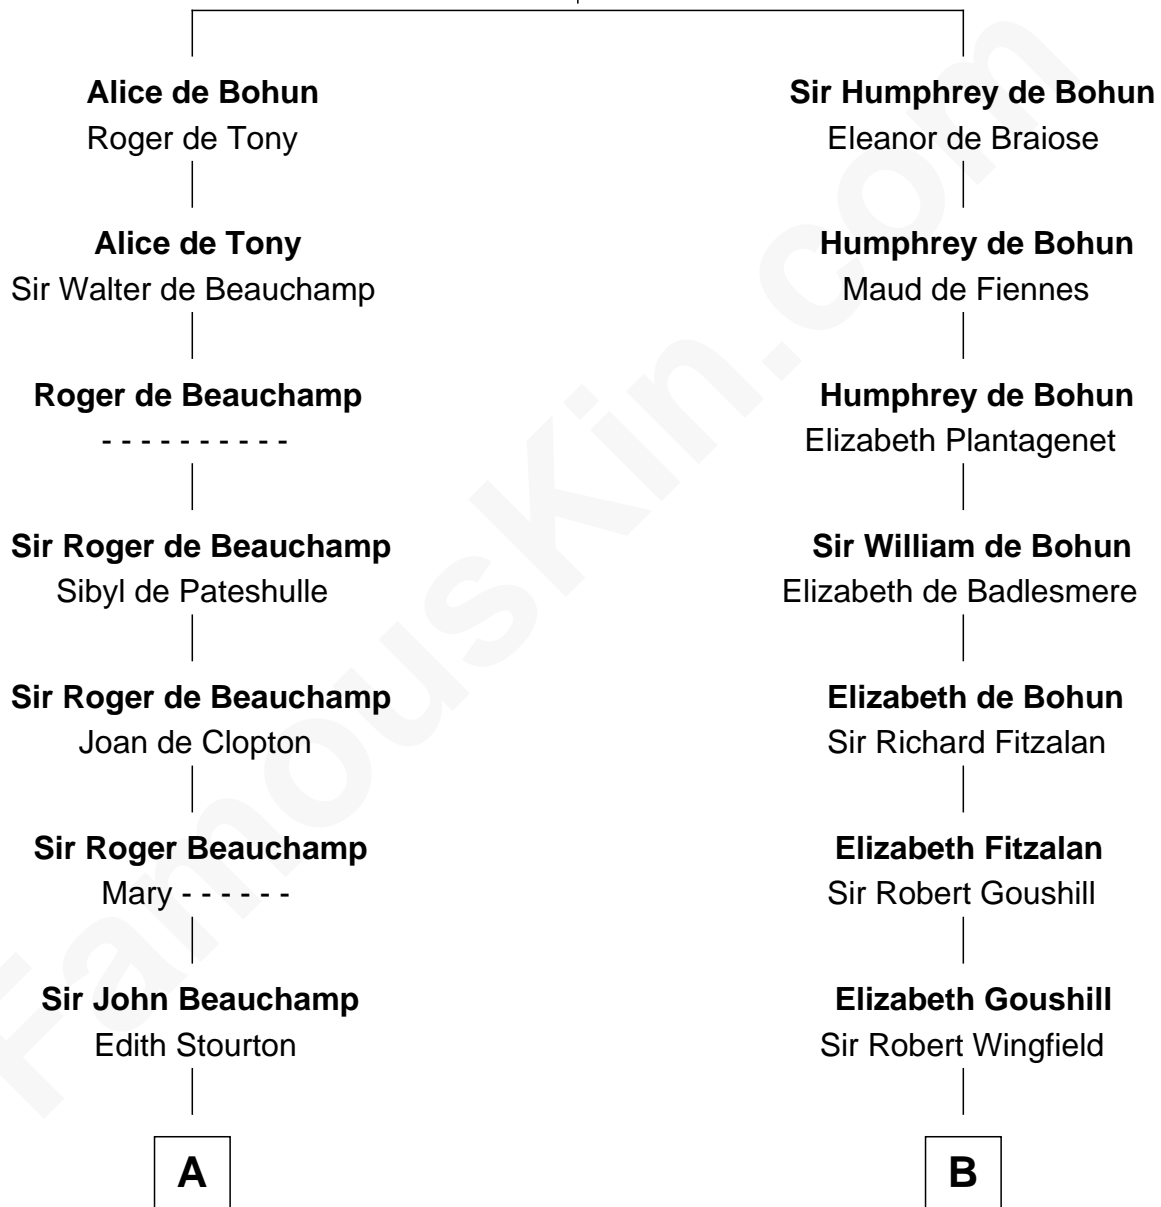

FamousKin.com Relationship Chart of

Robert Catesby

Leader of Gunpowder Plot

14th cousin 7 times removed of

Franklin D. Roosevelt

32nd U.S. President

Sir Humphrey de Bohun

Maud of Eu

James Roosevelt

Franklin D. Roosevelt

32nd U.S. President

FamousKin.com