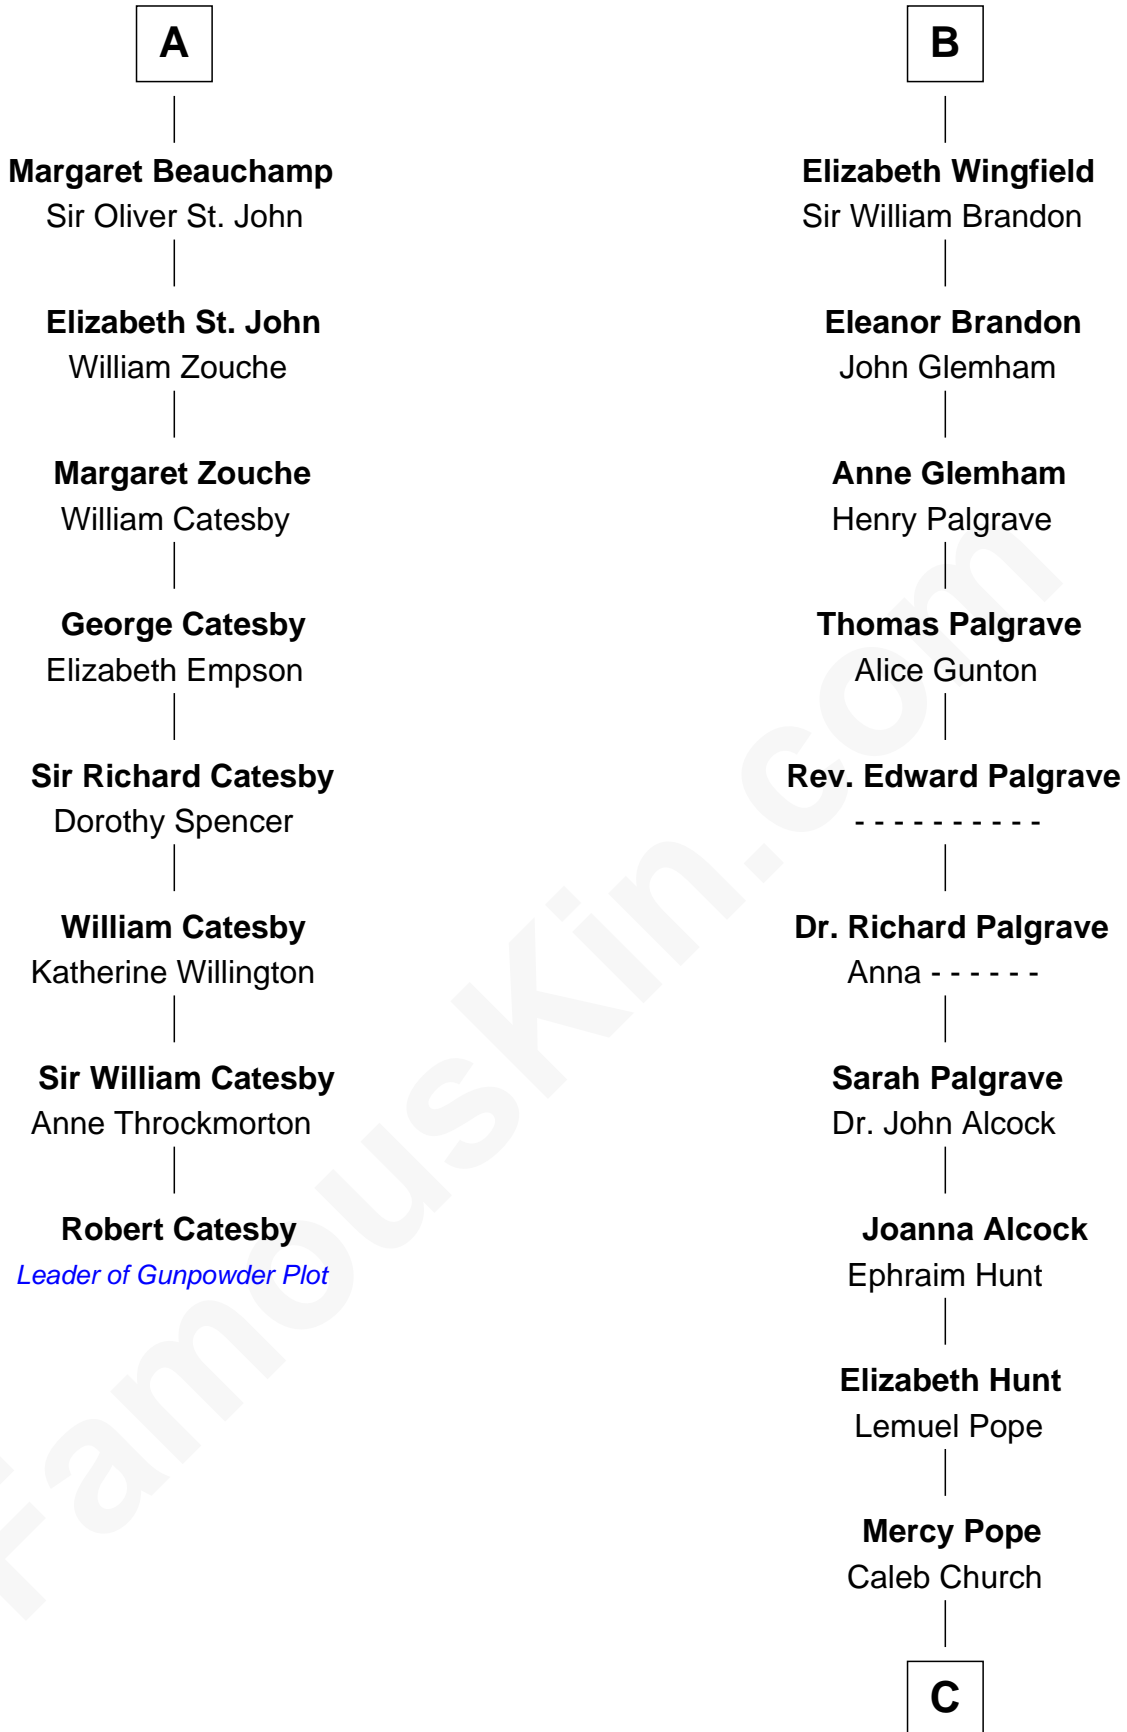

FamousKin.com Relationship Chart of

Robert Catesby

Leader of Gunpowder Plot

14th cousin 7 times removed of

Franklin D. Roosevelt

32nd U.S. President

Sir Humphrey de Bohun

Maud of Eu

James Roosevelt

Franklin D. Roosevelt

32nd U.S. President

FamousKin.com