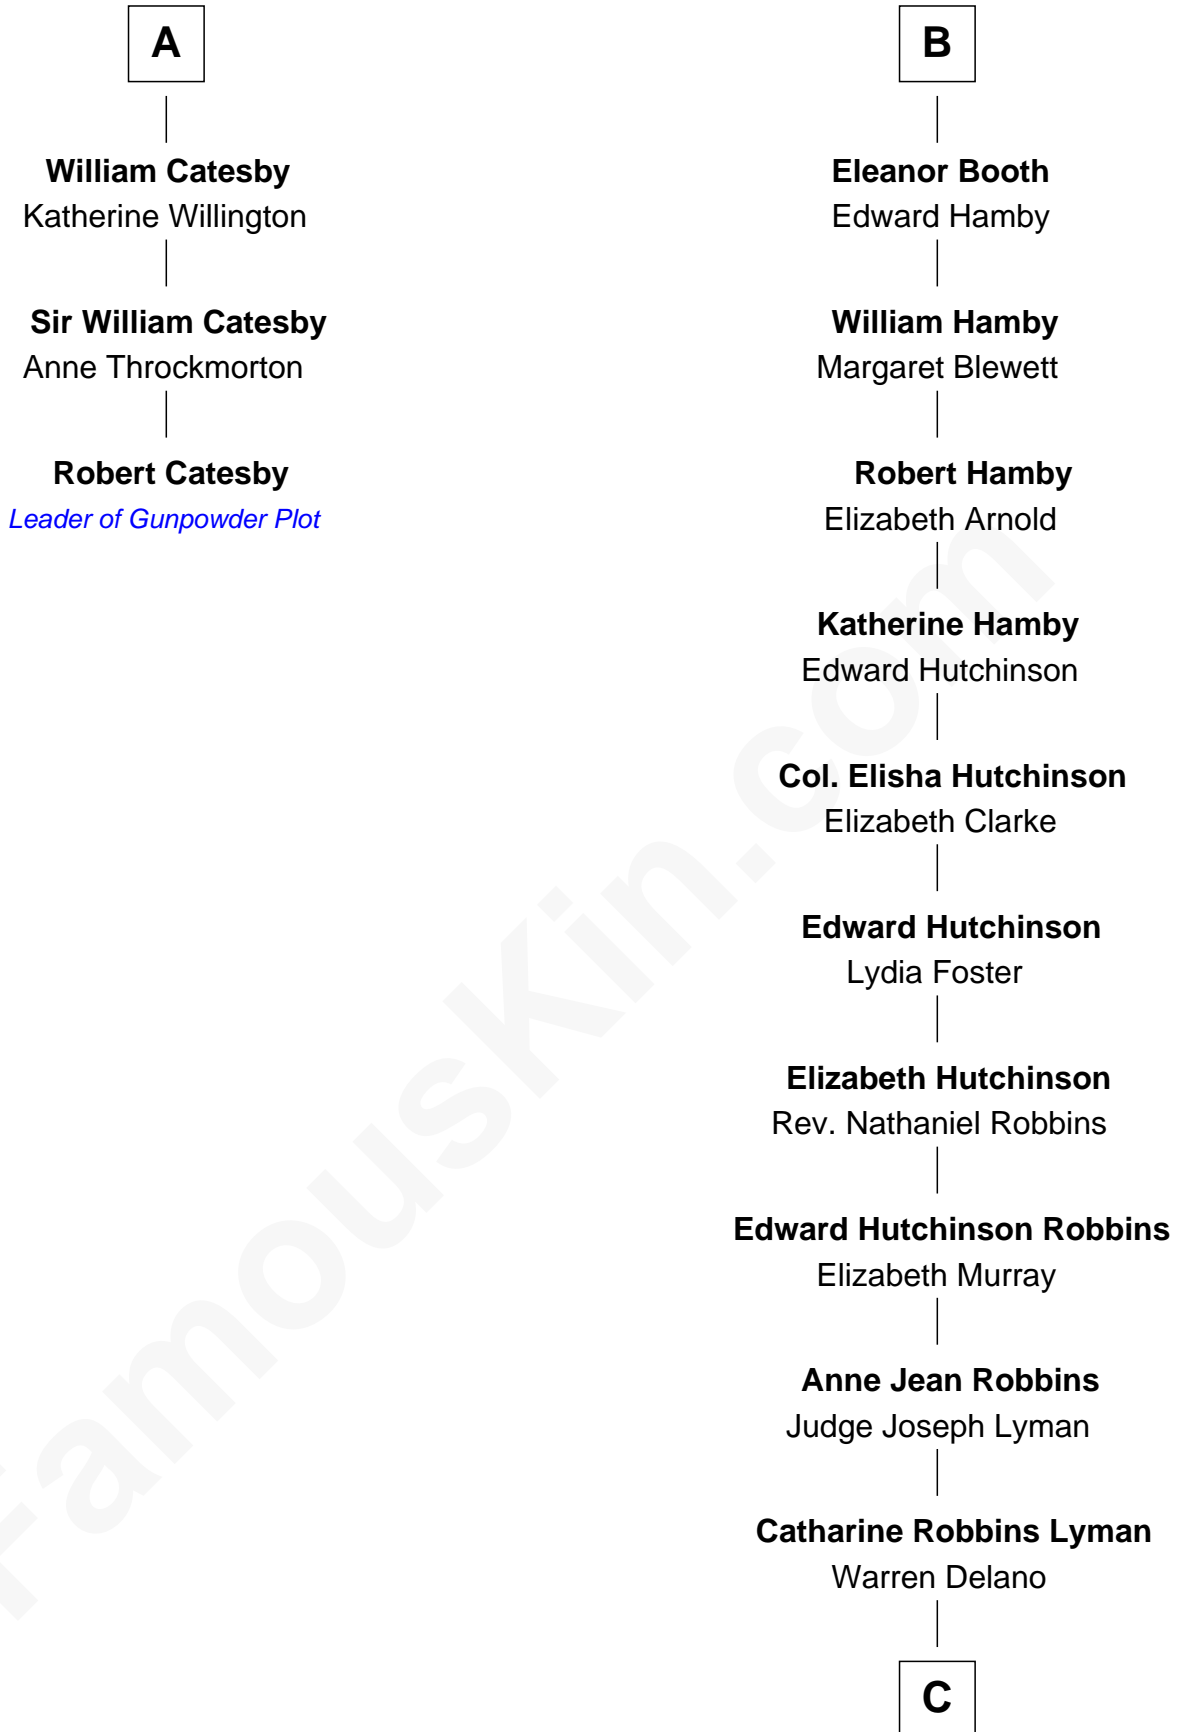

FamousKin.com Relationship Chart of

Robert Catesby

Leader of Gunpowder Plot

9th cousin 9 times removed of

Franklin D. Roosevelt

32nd U.S. President

Sir William de Ros
Margery de Badlesmere

Elizabeth de Roos
Sir William la Zouche

Anne Thimbleby
John Booth

B

C

Sara Delano
James Roosevelt

Franklin D. Roosevelt
32nd U.S. President

FamousKin.com