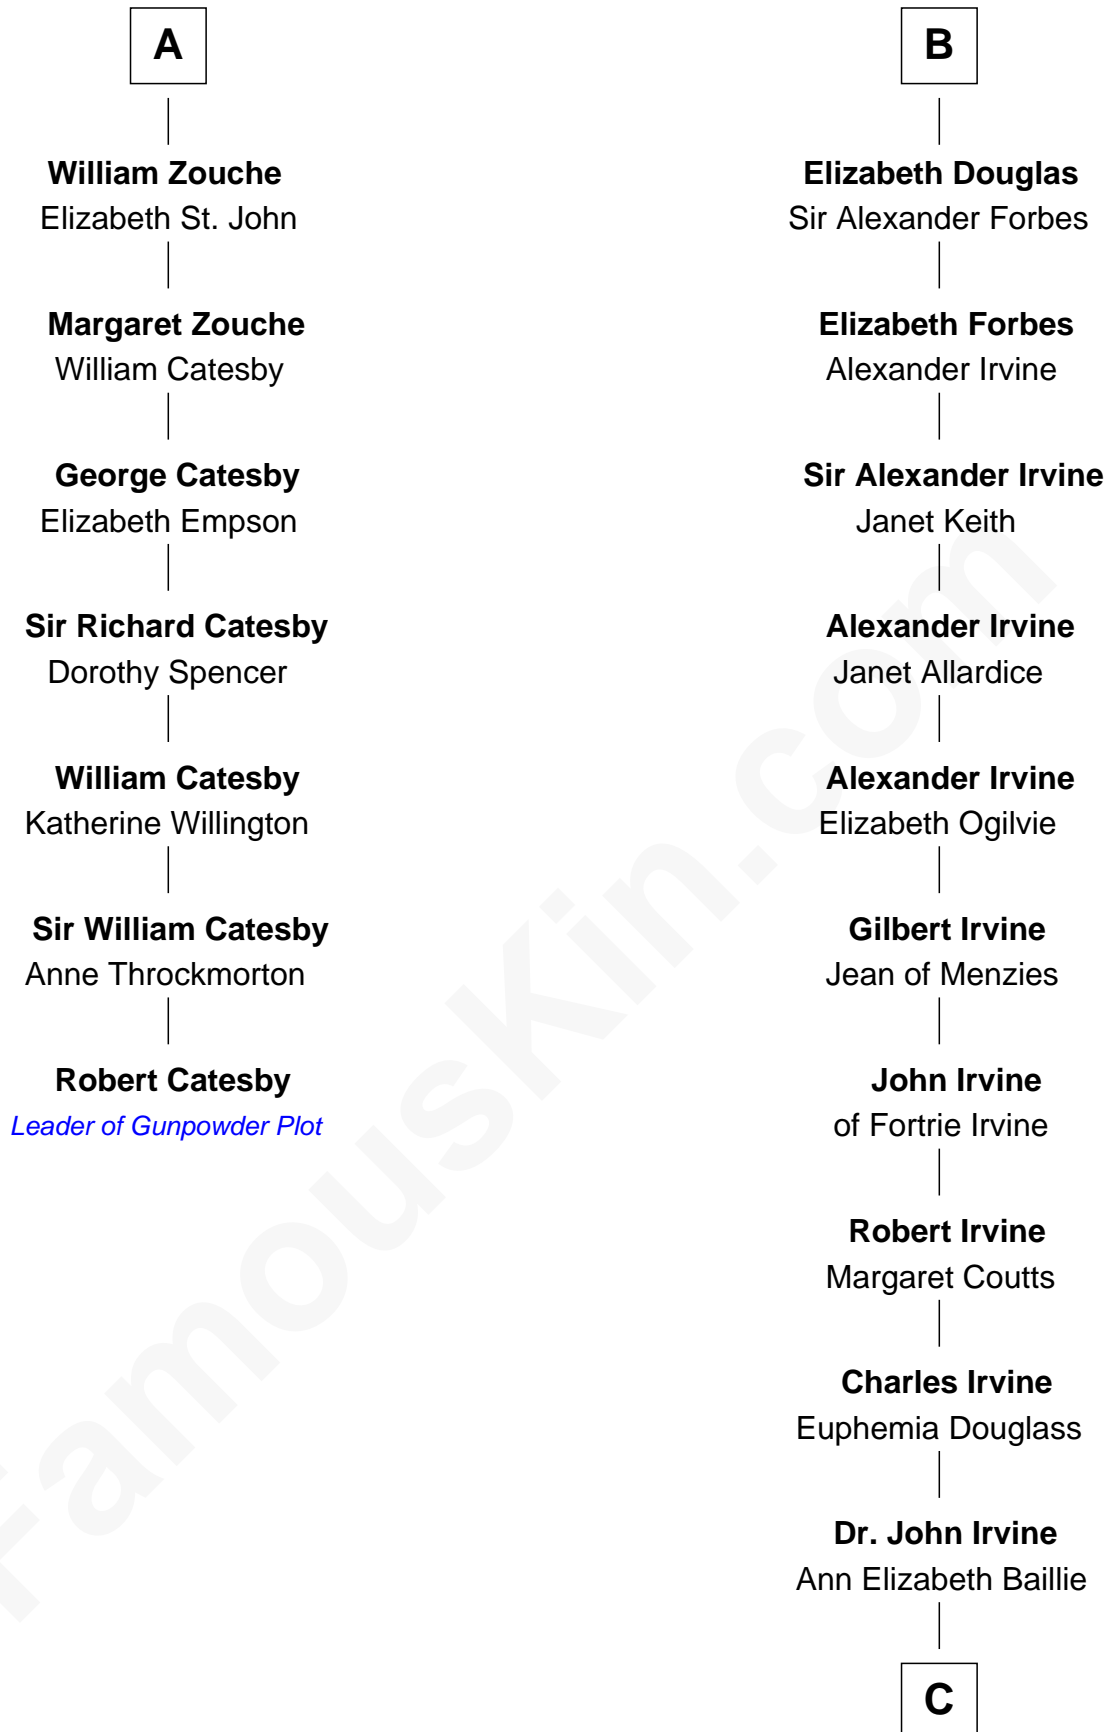

FamousKin.com Relationship Chart of

Robert Catesby

Leader of Gunpowder Plot

13th cousin 8 times removed of

Eleanor Roosevelt

First Lady of President Franklin D. Roosevelt

C

Anne Irvine

James Bulloch

James Stephens Bulloch

Martha Stewart

Martha Bulloch

Theodore Roosevelt

Elliott Roosevelt

Anna Rebecca Hall

Eleanor Roosevelt