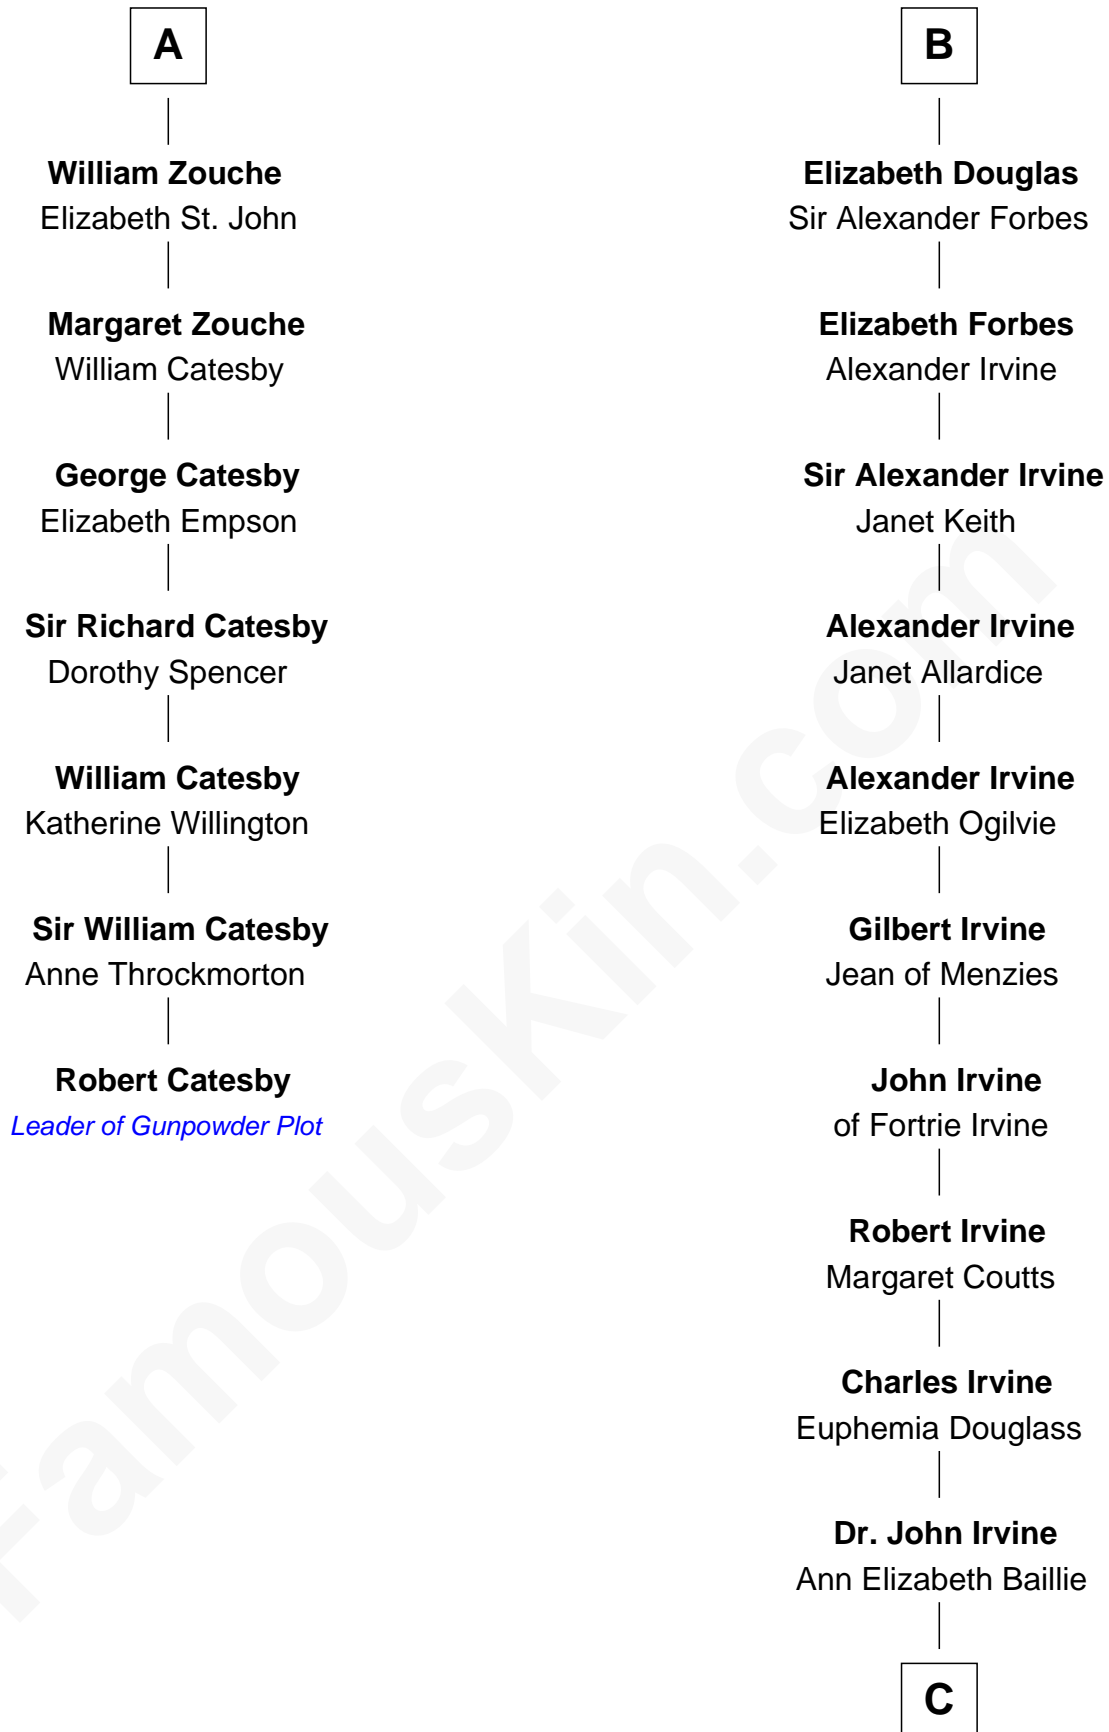

# FamousKin.com Relationship Chart of

**Robert Catesby**

*Leader of Gunpowder Plot*

13th cousin 7 times removed of

**Theodore Roosevelt**

*26th U.S. President*

**C**

**Anne Irvine**

James Bulloch

**James Stephens Bulloch**

Martha Stewart

**Martha Bulloch**

Theodore Roosevelt

**Theodore Roosevelt**

*26th U.S. President*

FamousKin.com