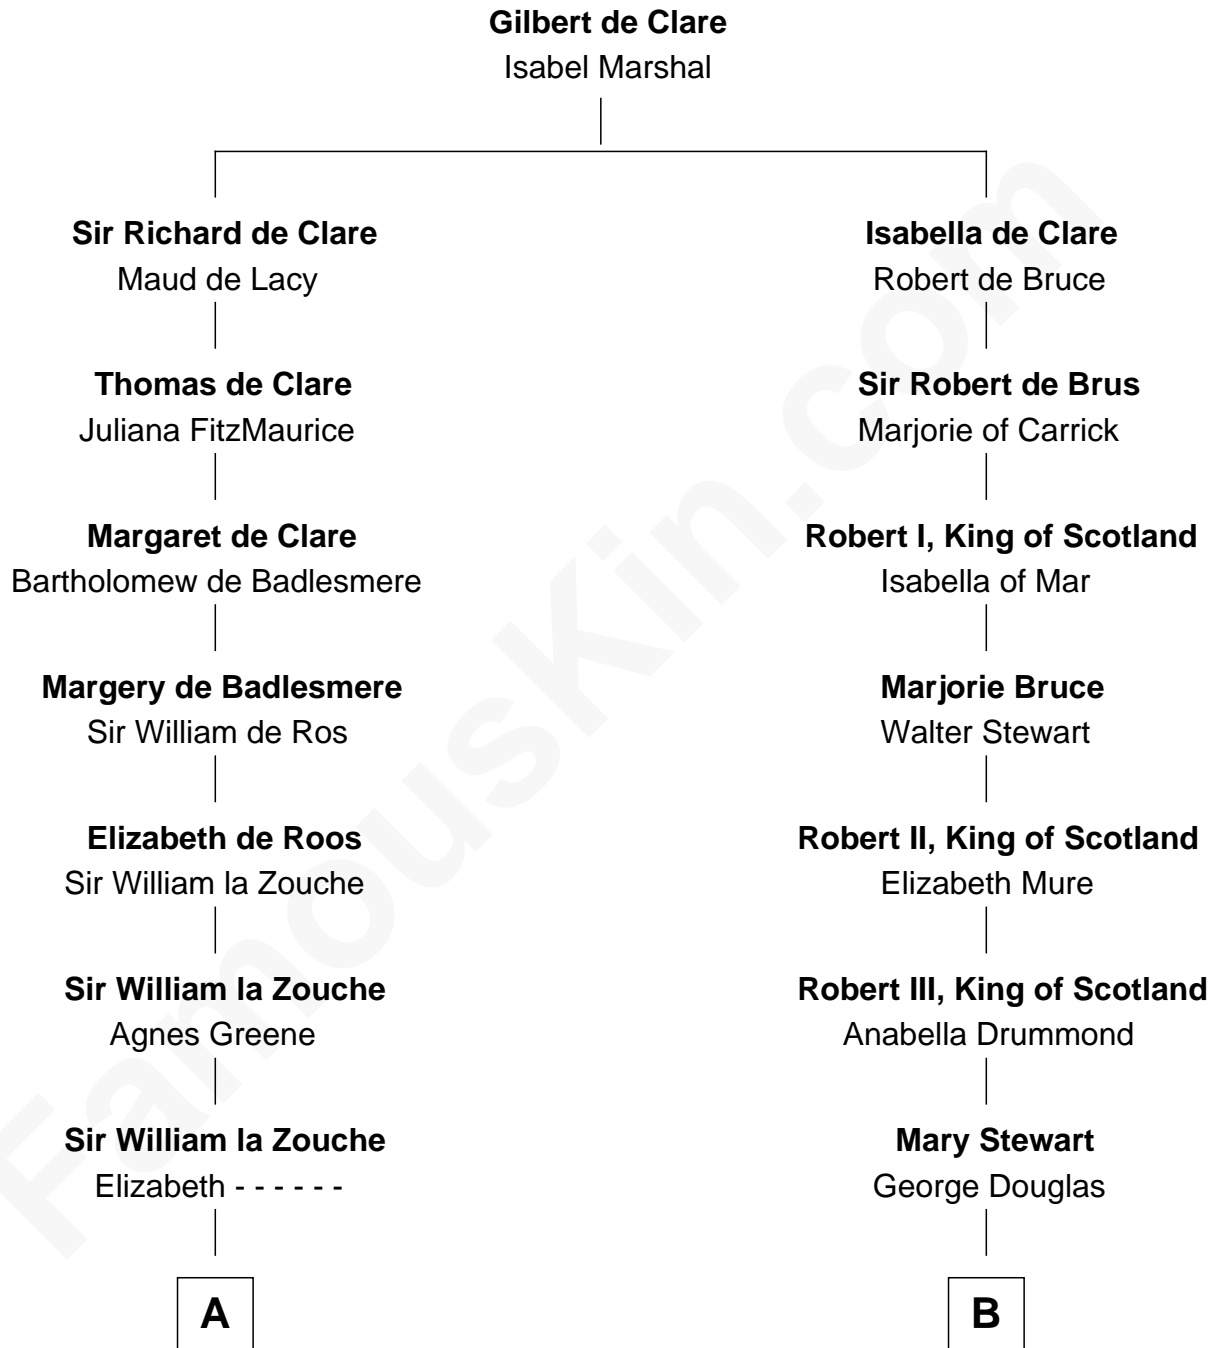

# FamousKin.com Relationship Chart of

**Robert Catesby**

*Leader of Gunpowder Plot*

13th cousin 7 times removed of

**Theodore Roosevelt**

*26th U.S. President*

**C**

**Anne Irvine**

James Bulloch

**James Stephens Bulloch**

Martha Stewart

**Martha Bulloch**

Theodore Roosevelt

**Theodore Roosevelt**

*26th U.S. President*

FamousKin.com