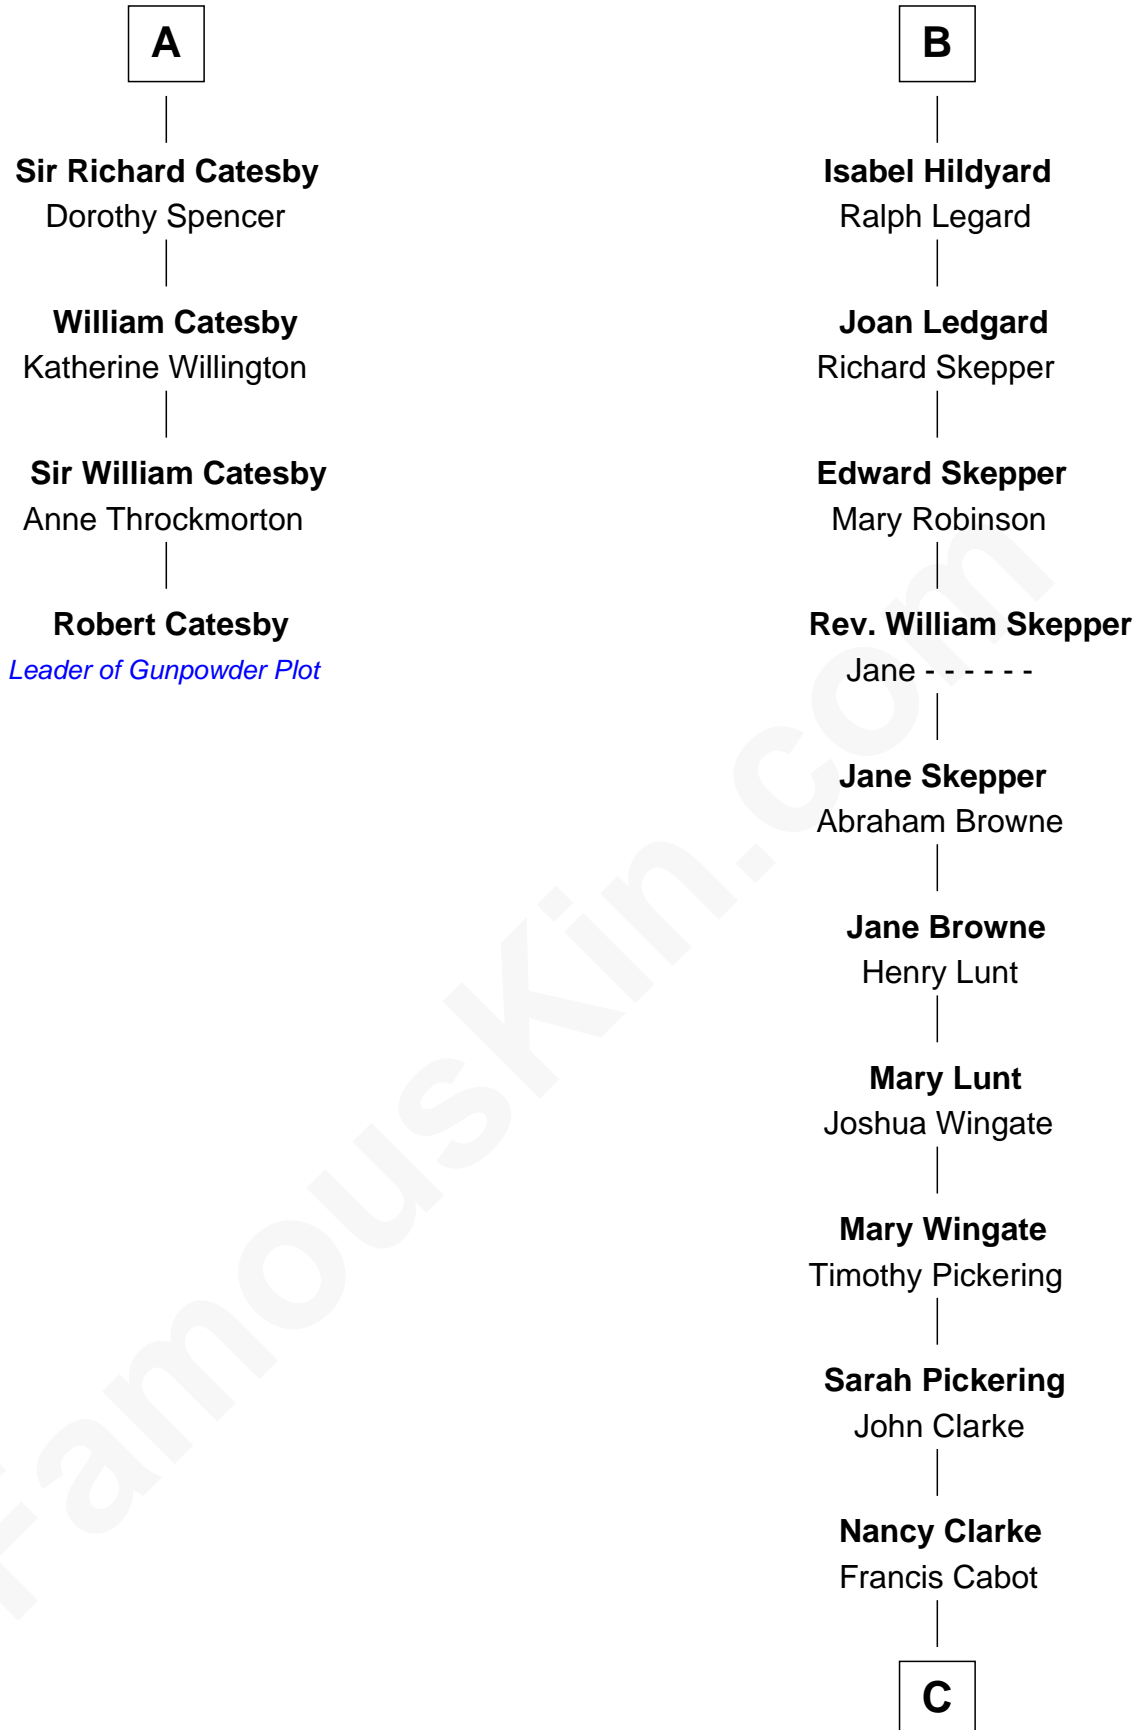

FamousKin.com

Relationship Chart of

Robert Catesby

Leader of Gunpowder Plot

10th cousin 10 times removed of

Alice (Lee) Roosevelt

First Wife of President Theodore Roosevelt

C

—
Mary Ann Cabot
Nathaniel Cabot Lee

—
John Clarke Lee
Harriet Paine Rose

—
George Cabot Lee
Caroline Watts Haskell

—
Alice (Lee) Roosevelt
Wife of President Theodore Roosevelt

FamousKin.com