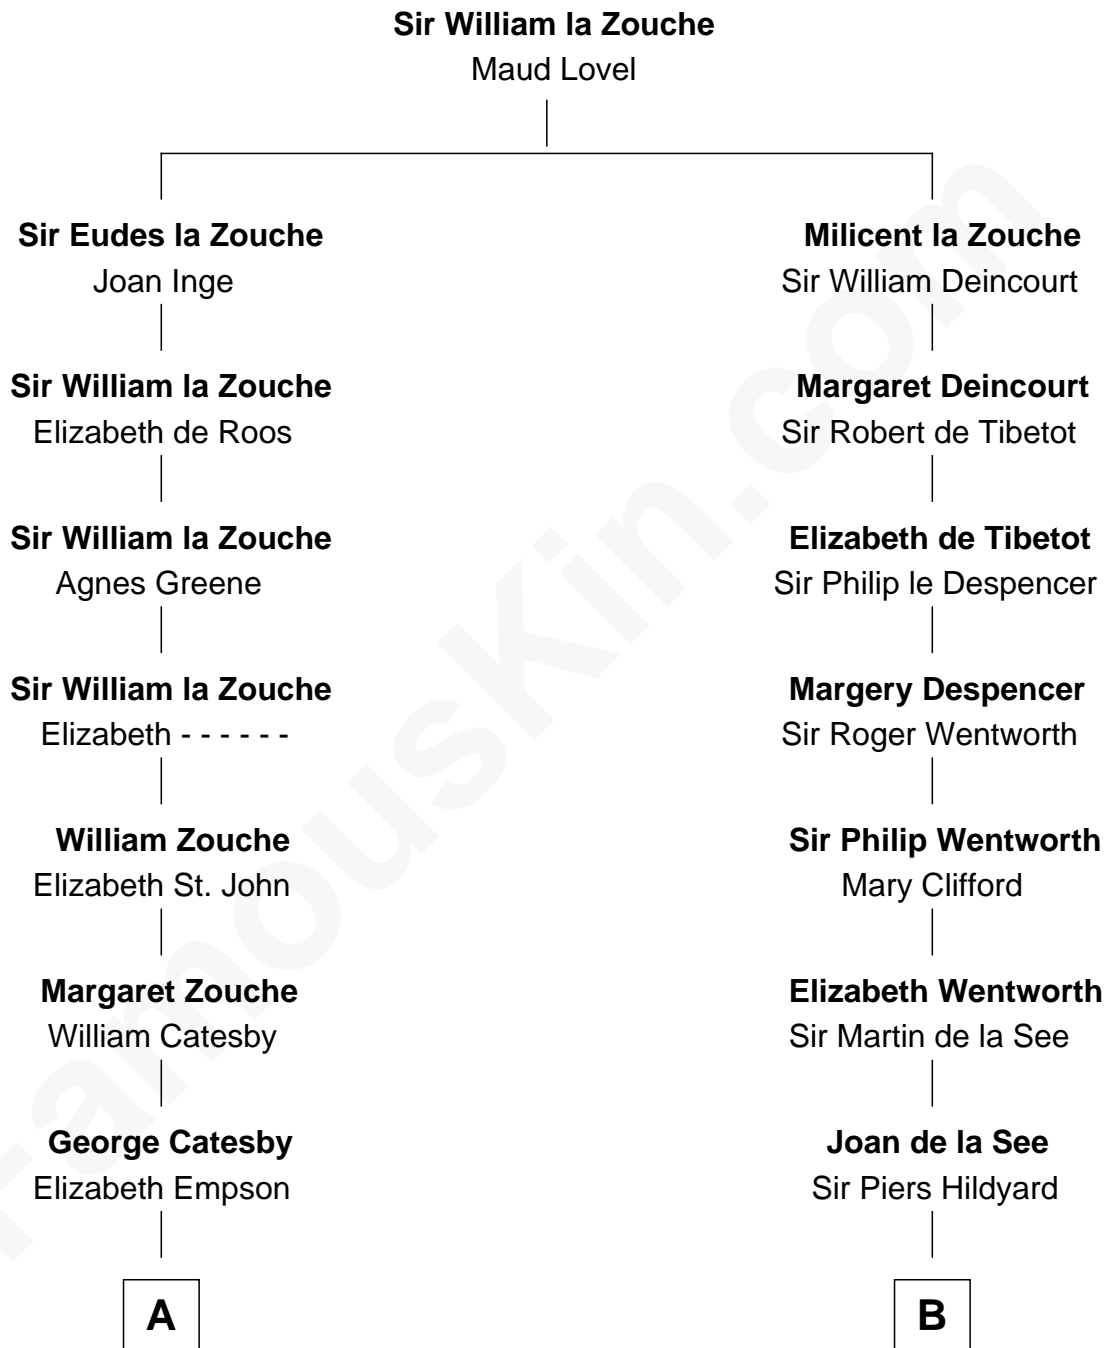

FamousKin.com

Relationship Chart of

Robert Catesby

Leader of Gunpowder Plot

10th cousin 10 times removed of

Alice (Lee) Roosevelt

First Wife of President Theodore Roosevelt

C

—
Mary Ann Cabot
Nathaniel Cabot Lee

—
John Clarke Lee
Harriet Paine Rose

—
George Cabot Lee
Caroline Watts Haskell

—
Alice (Lee) Roosevelt
Wife of President Theodore Roosevelt

FamousKin.com