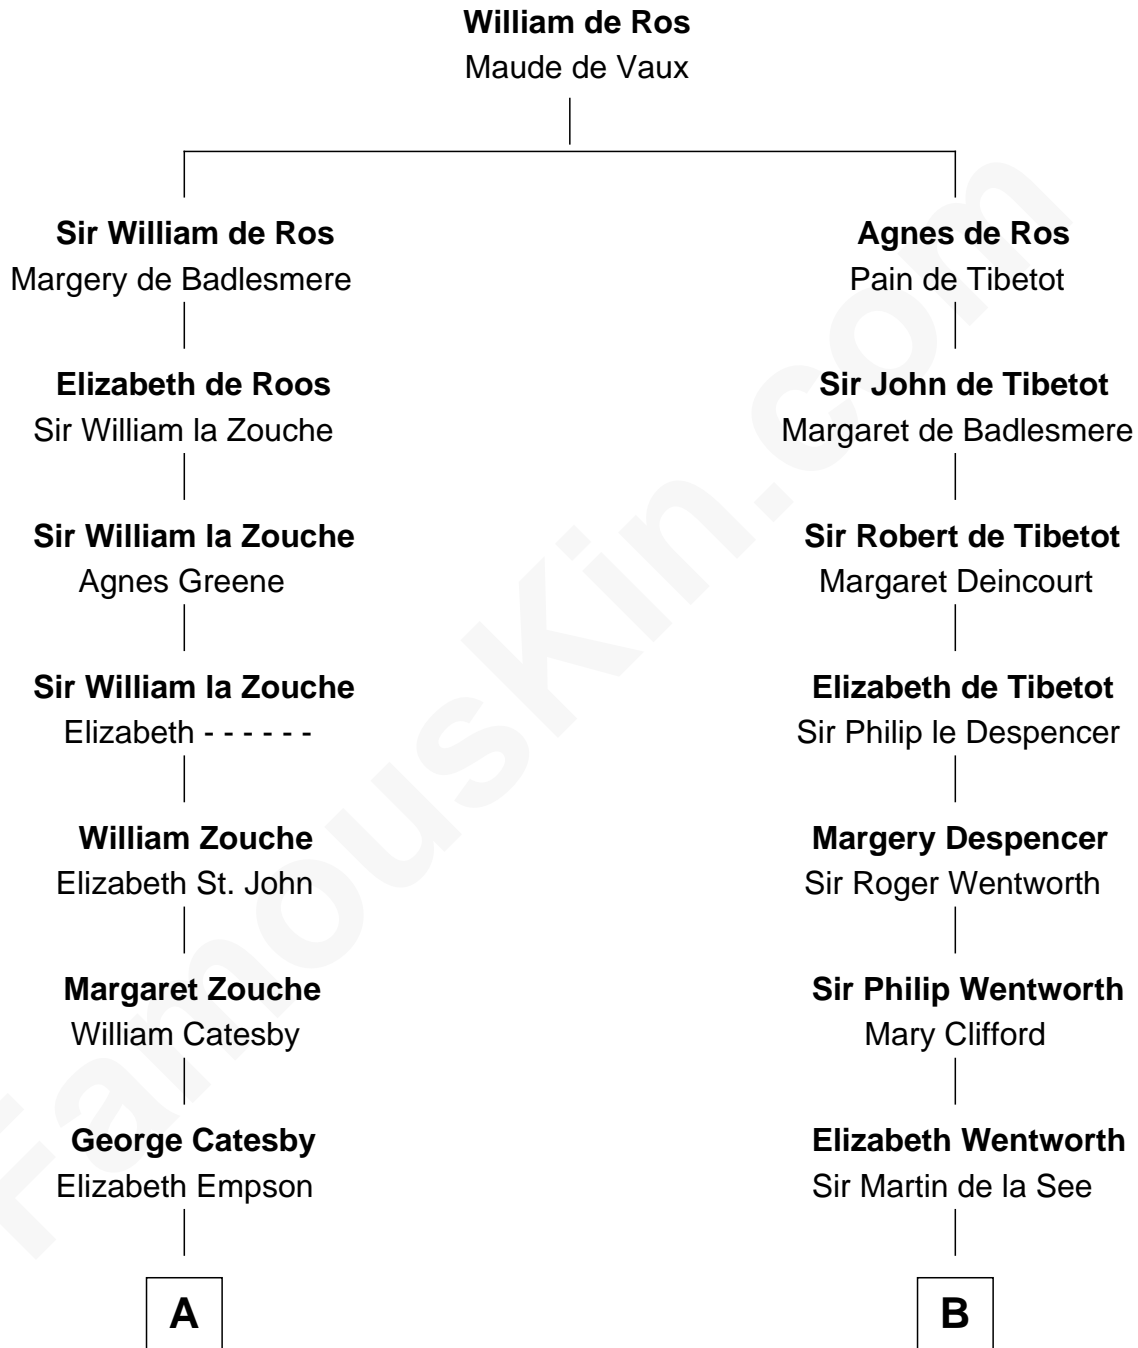

FamousKin.com

Relationship Chart of

Robert Catesby

Leader of Gunpowder Plot

10th cousin 11 times removed of

Alice (Lee) Roosevelt

First Wife of President Theodore Roosevelt