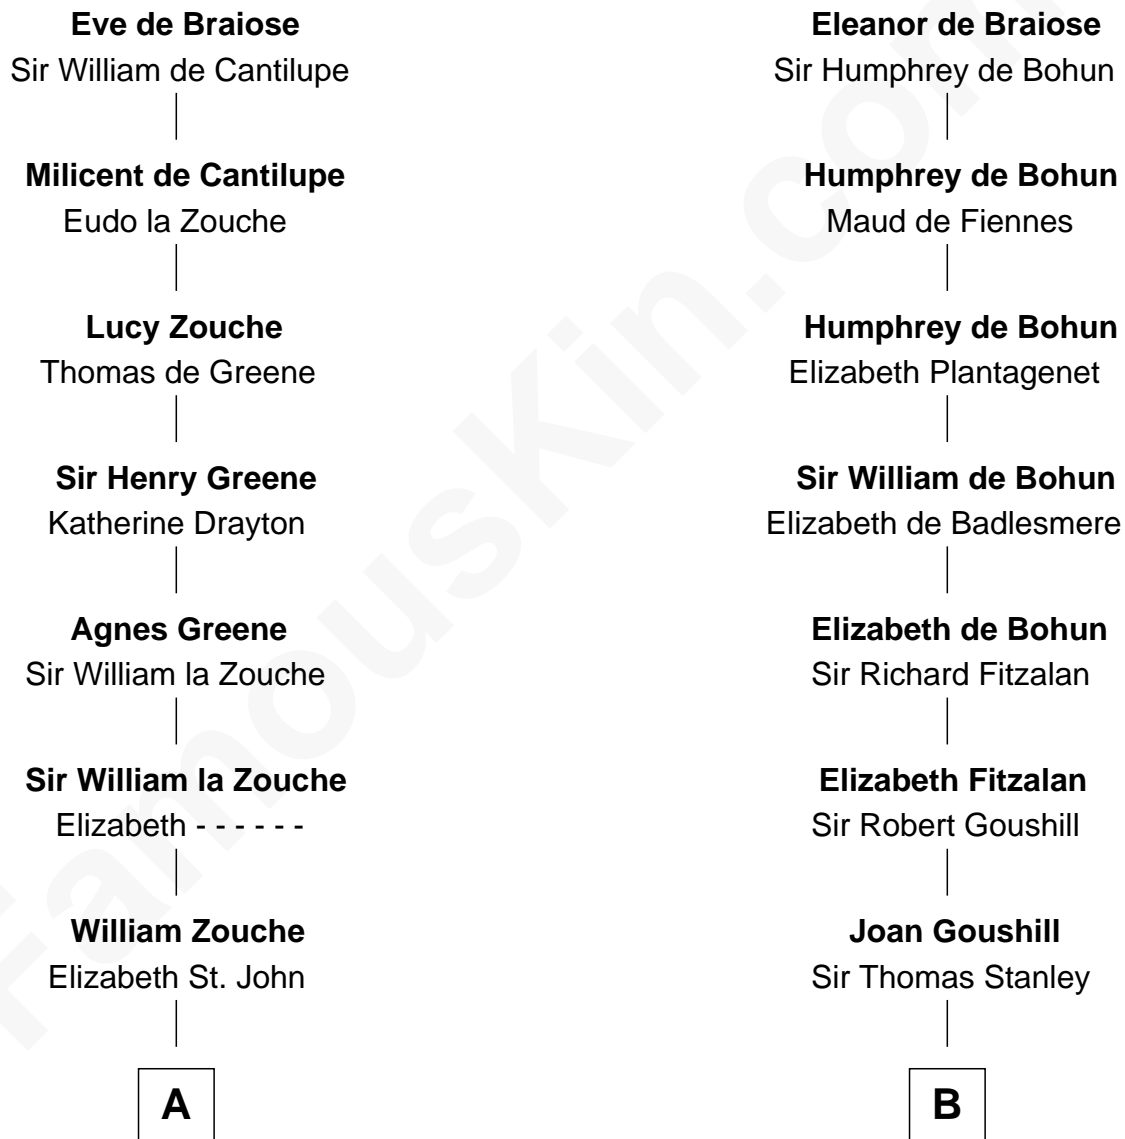

FamousKin.com Relationship Chart of

Robert Catesby

Leader of Gunpowder Plot

12th cousin 5 times removed of

James Madison

4th U.S. President

William de Braiose

Eva Marshal

Katherine Willington

Sir William Catesby

Anne Throckmorton

Robert Catesby

Leader of Gunpowder Plot

B

Katherine Stanley

Sir John Savage