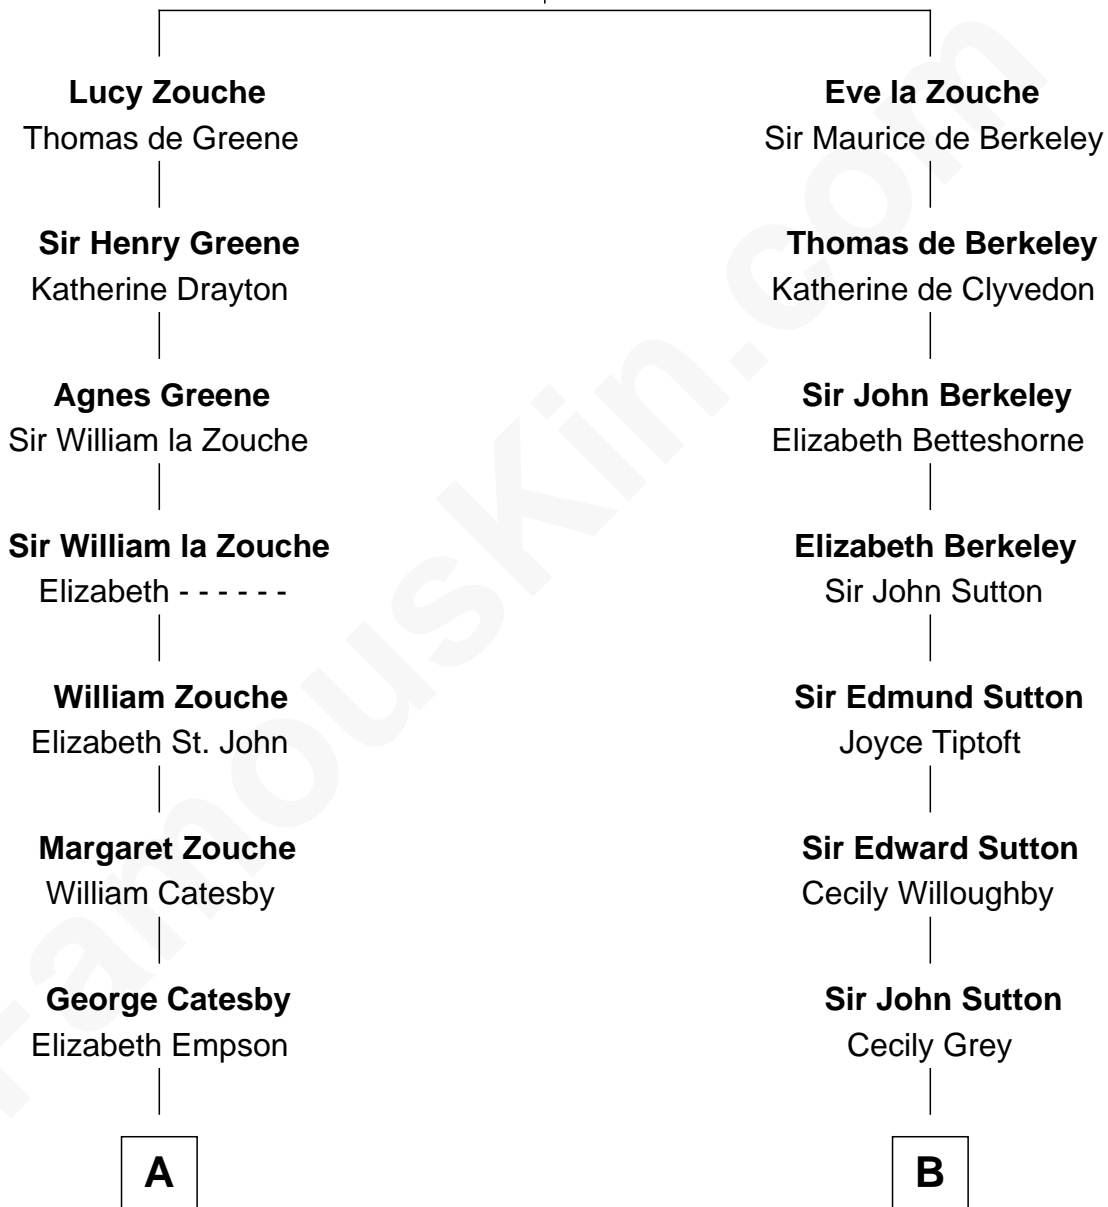

FamousKin.com Relationship Chart of

Robert Catesby

Leader of Gunpowder Plot

10th cousin 7 times removed of

Seth Low

Mayor of New York City President of Columbia University

Eudo la Zouche
Milicent de Cantilupe

Mayor of New York City President of Columbia University