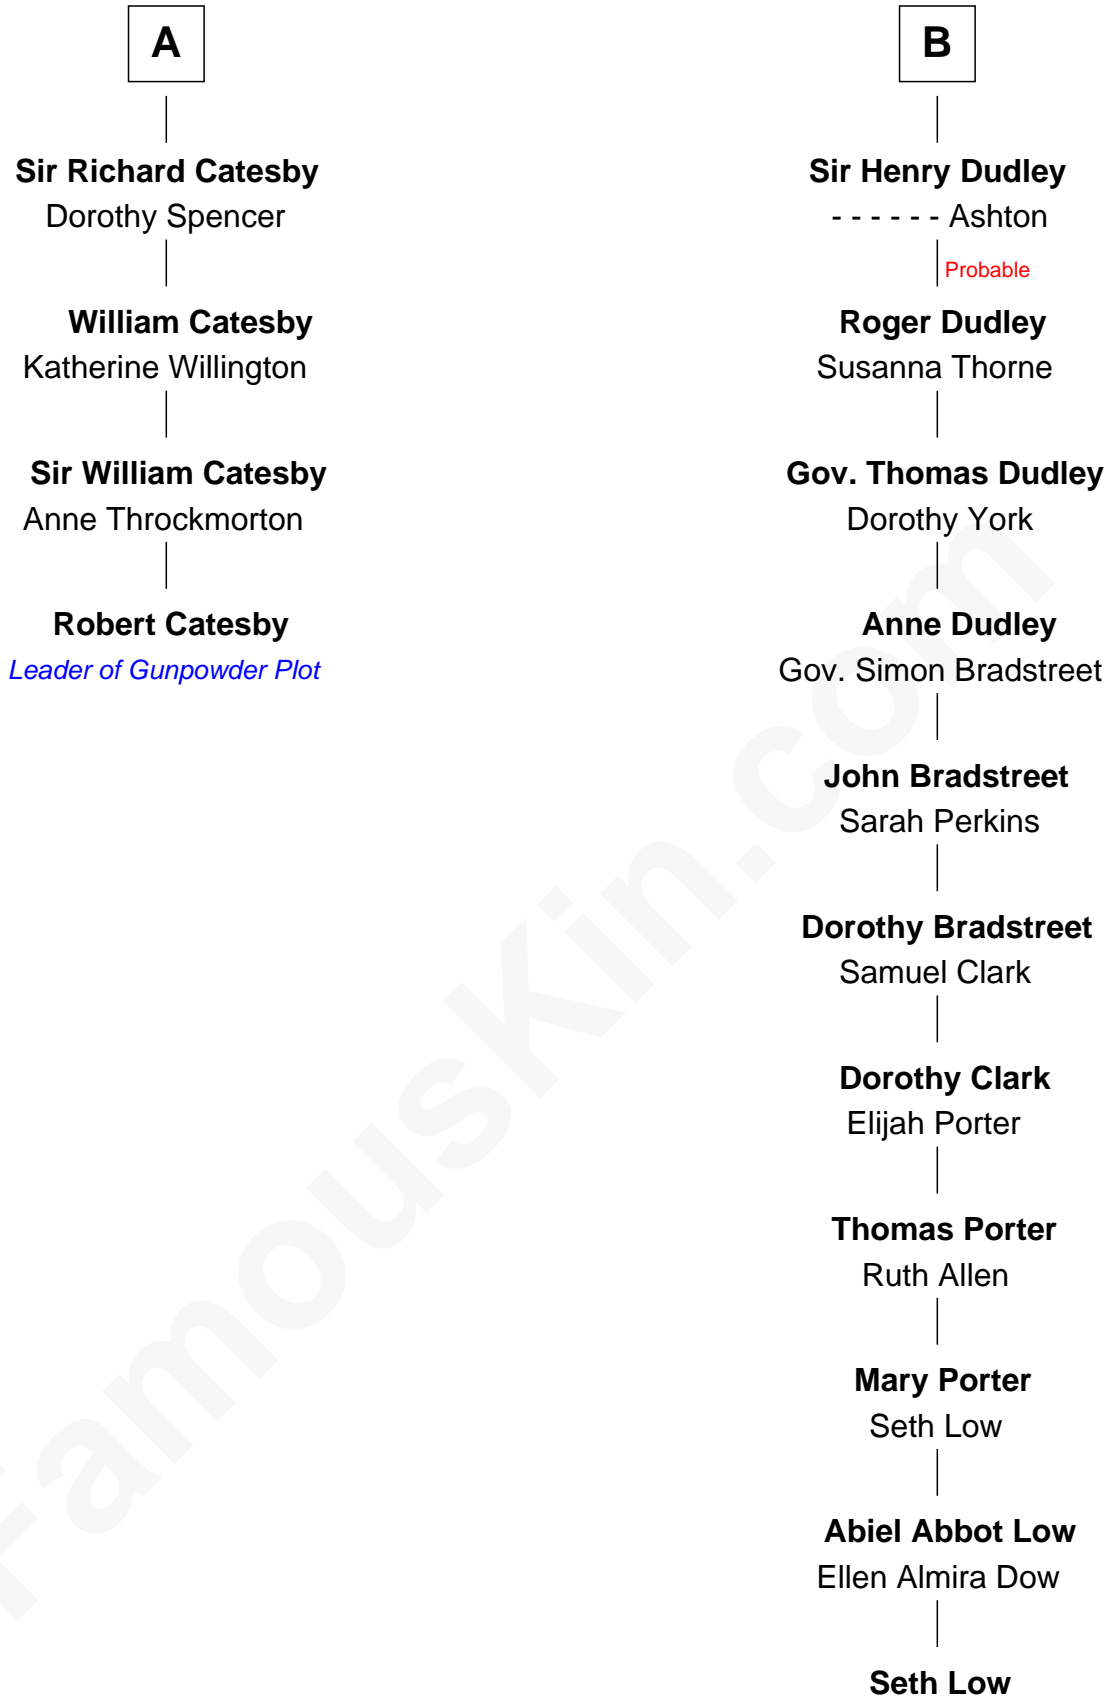

FamousKin.com Relationship Chart of

Robert Catesby

Leader of Gunpowder Plot

10th cousin 7 times removed of

Seth Low

Mayor of New York City President of Columbia University

Eudo la Zouche
Milicent de Cantilupe

Mayor of New York City President of Columbia University