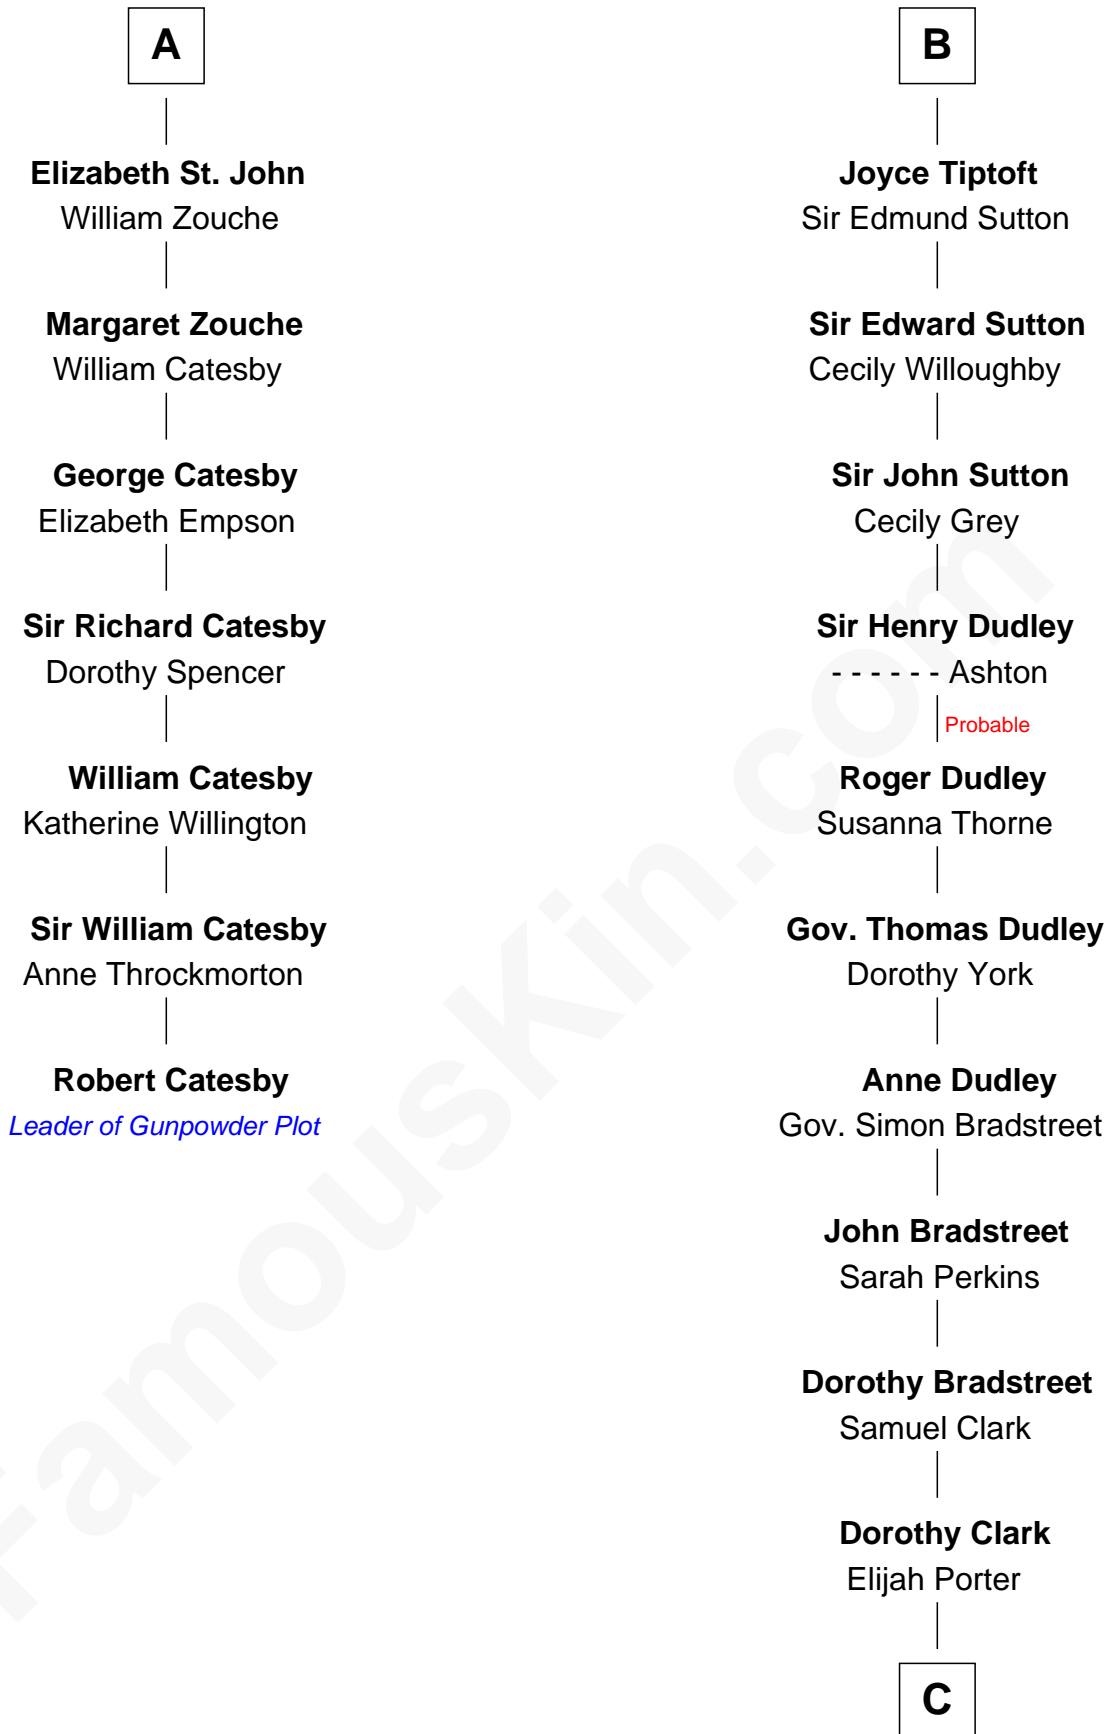

# FamousKin.com Relationship Chart of

**Robert Catesby**

*Leader of Gunpowder Plot*

13th cousin 7 times removed of

**Seth Low**

*Mayor of New York City President of Columbia University*

**C**

**Thomas Porter**

Ruth Allen

**Mary Porter**

Seth Low

**Abiel Abbot Low**

Ellen Almira Dow

**Seth Low**

*Mayor of New York City President of Columbia University*

FamousKin.com