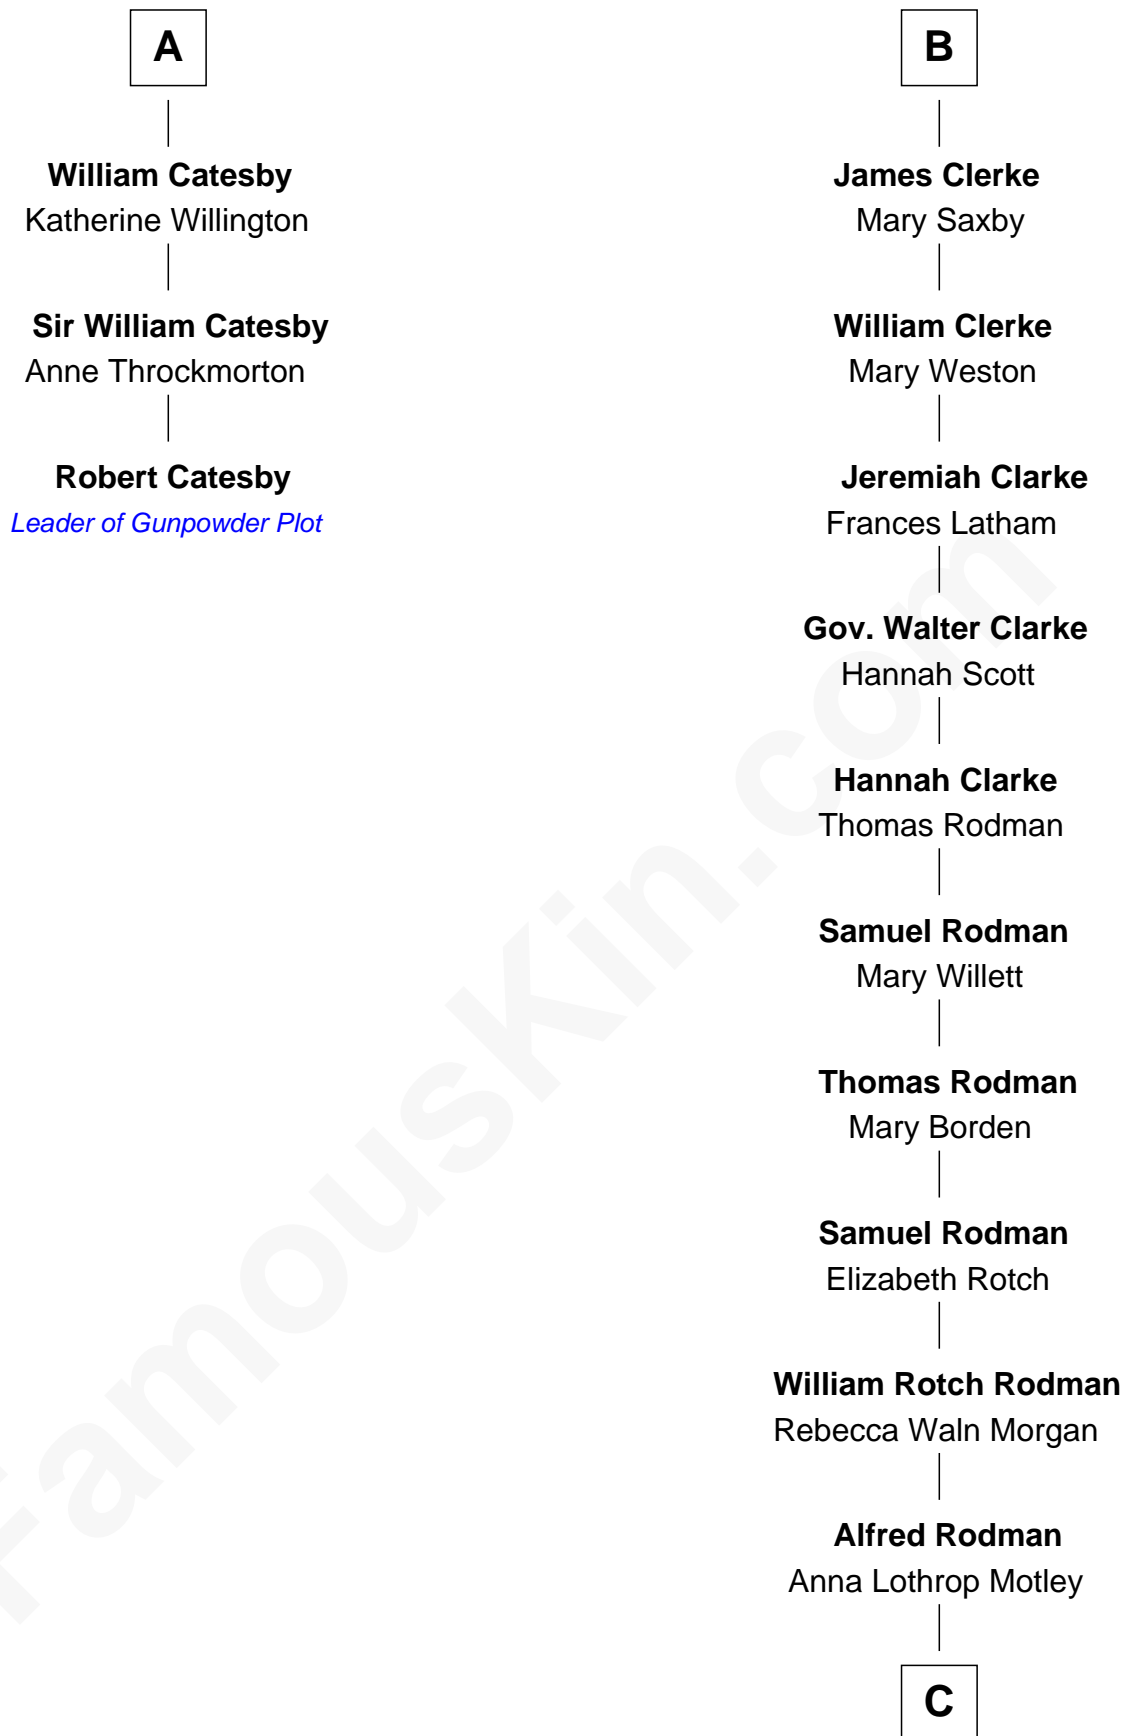

FamousKin.com Relationship Chart of

Robert Catesby

Leader of Gunpowder Plot

9th cousin 11 times removed of

Tuesday Weld

TV and Movie Actress

Sir William de Ros
Margery de Badlesmere

Elizabeth de Roos
Sir William la Zouche

Sir William la Zouche
Agnes Greene

Sir William la Zouche
Elizabeth - - - - -

William Zouche
Elizabeth St. John

Margaret Zouche
William Catesby

George Catesby
Elizabeth Empson

Sir Richard Catesby
Dorothy Spencer

A

Maud de Roos
John de Welles

Margery de Welles
Stephen le Scrope

Maude le Scrope
Sir Baldwin Freville

Elizabeth Freville
Sir Thomas Ferrers

Sir Henry Ferrers
Margaret Heckstall

Elizabeth Ferrers
James Clerke

George Clerke
Elizabeth Wilsford

B

C

Eloise Rodman
Stephen Minot Weld

Edward Motley Weld
Sarah Lothrop King

Lothrop Motley Weld
Yosene Balfour Ker

Tuesday Weld
TV and Movie Actress

FamousKin.com