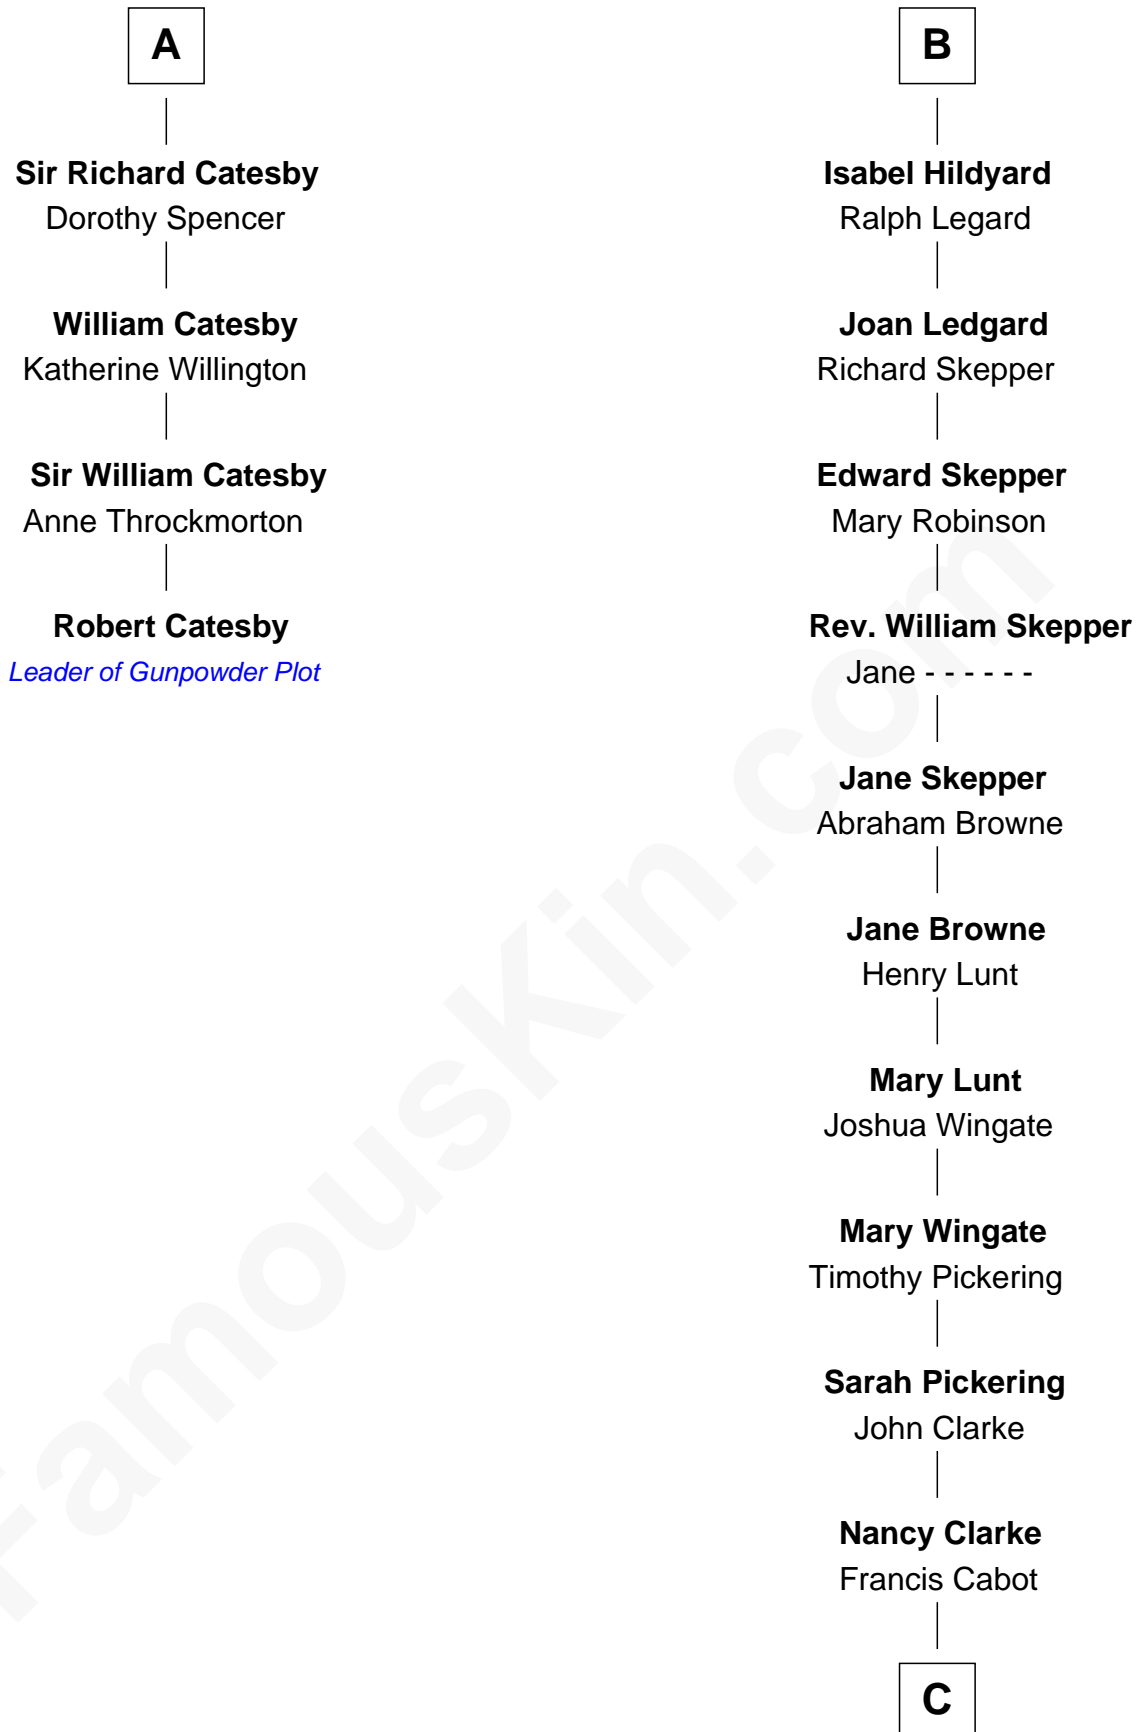

FamousKin.com Relationship Chart of

Robert Catesby

Leader of Gunpowder Plot

10th cousin 11 times removed of

Leverett Saltonstall

55th Governor of Massachusetts

Sir William la Zouche

Maud Lovel

Sir William Deincourt

Margaret Deincourt

Sir Robert de Tibetot

Elizabeth de Tibetot

Sir Philip le Despencer

Margery Despencer

Sir Roger Wentworth

Sir Philip Wentworth

Mary Clifford

Elizabeth Wentworth

Sir Martin de la See

Joan de la See

Sir Piers Hildyard

B

C

Mary Ann Cabot
Nathaniel Cabot Lee

John Clarke Lee
Harriet Paine Rose

Rose Smith Lee
Leverett Saltonstall

Richard Middlecott Saltonstall
Eleanor Brooks

Leverett Saltonstall
55th Governor of Massachusetts