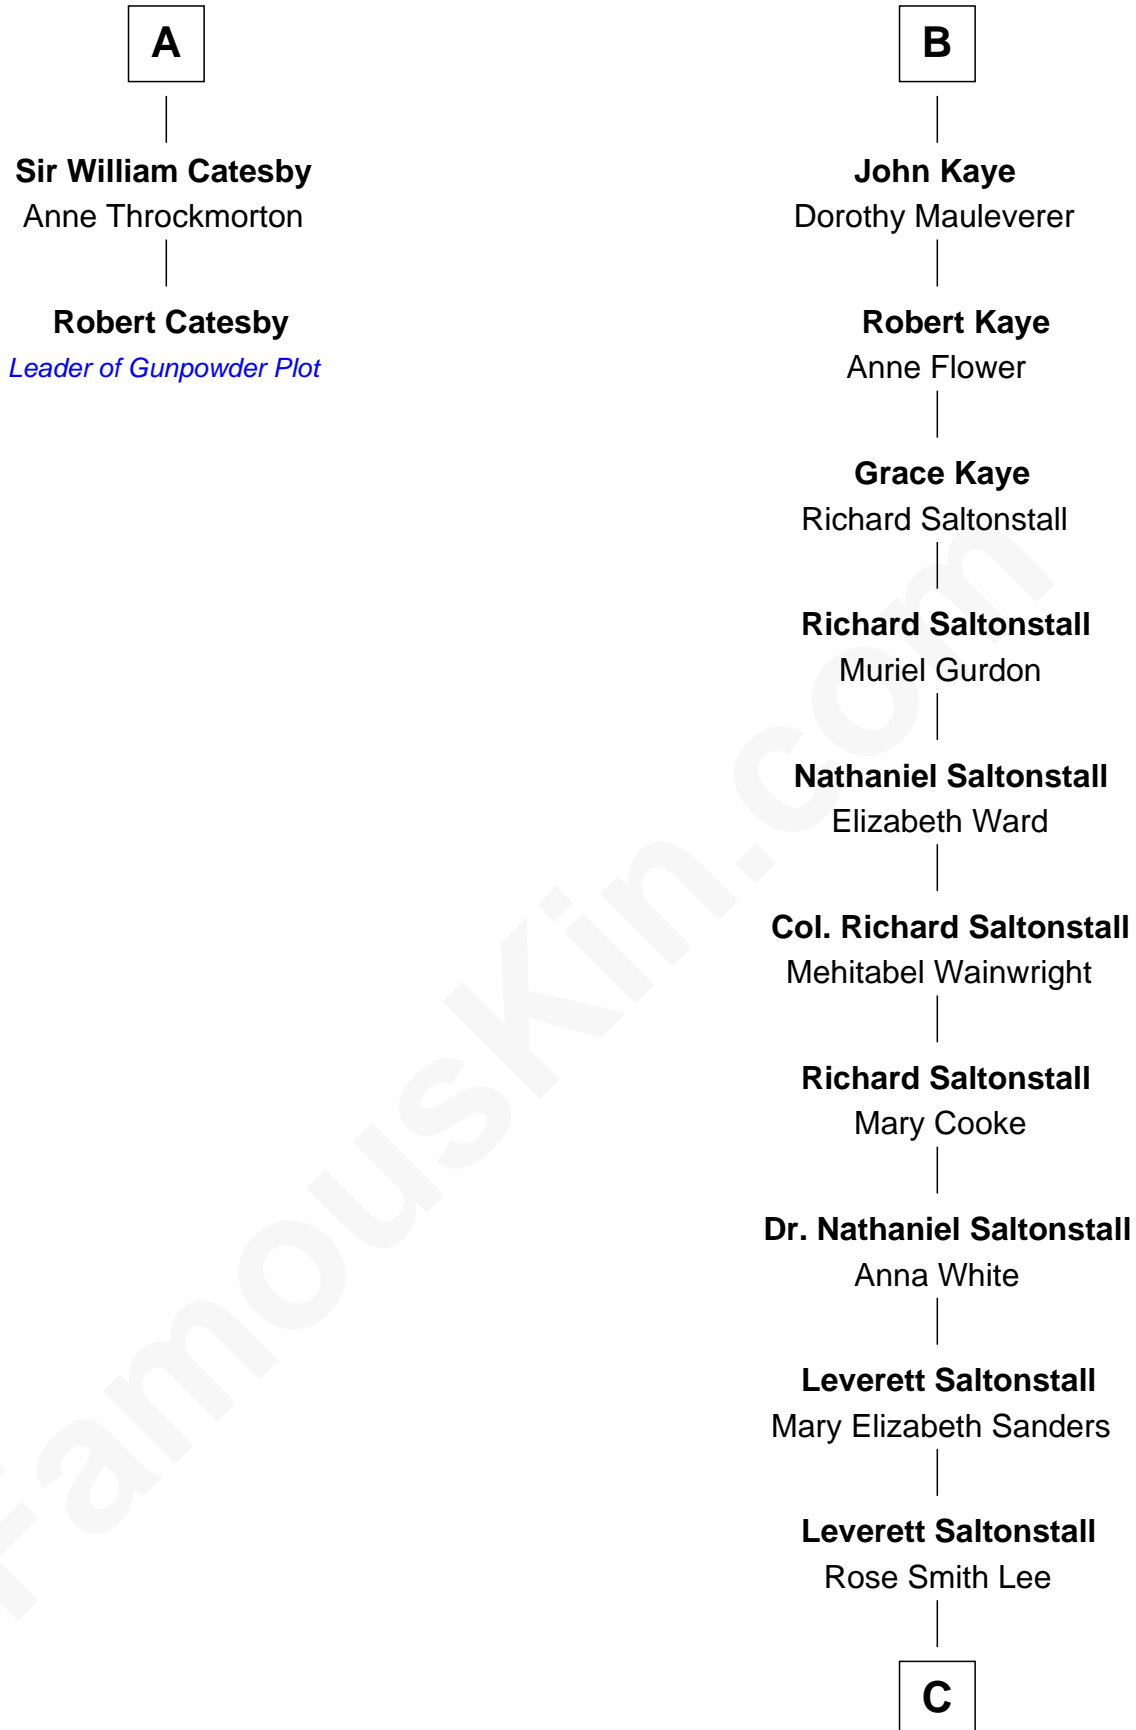

FamousKin.com Relationship Chart of

Robert Catesby

Leader of Gunpowder Plot

8th cousin 10 times removed of

Leverett Saltonstall

55th Governor of Massachusetts

Sir Henry Greene

Katherine Drayton

Agnes Greene
Sir William la Zouche

Sir William la Zouche

Elizabeth - - - - -

William Zouche
Elizabeth St. John

Margaret Zouche
William Catesby

George Catesby
Elizabeth Empson

Sir Richard Catesby
Dorothy Spencer

William Catesby
Katherine Willington

A

Sir Henry de Greene

Matilda de Mauduit

Eleanor Greene

Sir John FitzWilliam

Sir John FitzWilliam
Margaret Clarell

Sir William FitzWilliam
Elizabeth Chaworth

Isabel FitzWilliam
Richard Wentworth

Matthew Wentworth
Elizabeth Woodruffe

Beatrice Wentworth
Arthur Kaye

B

C

Richard Middlecott Saltonstall

Eleanor Brooks

Leverett Saltonstall