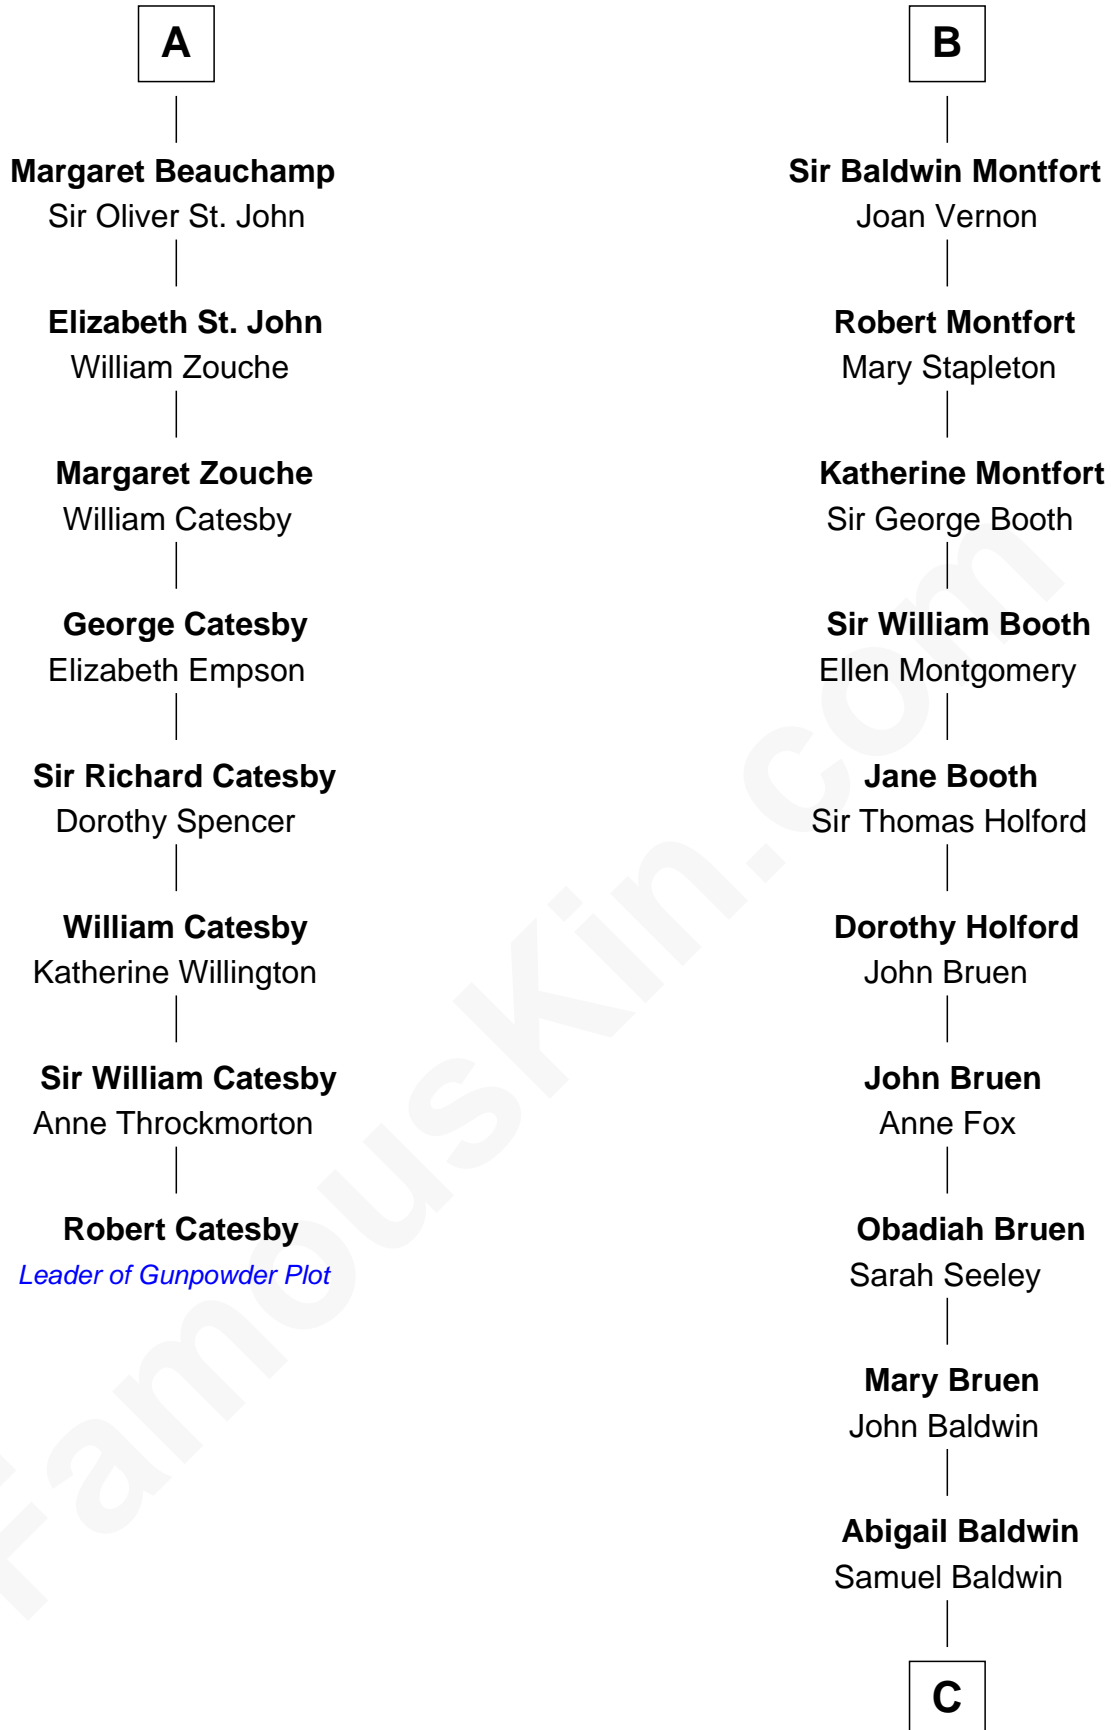

FamousKin.com Relationship Chart of

Robert Catesby

Leader of Gunpowder Plot

14th cousin 5 times removed of

Abraham Baldwin

Signer of the U.S. Constitution

Sir Humphrey de Bohun

Maud of Eu

C

—
Timothy Baldwin

Bathsheba Stone

—
Michael Baldwin

Lucy Dudley

—
Abraham Baldwin

Signer of the U.S. Constitution

FamousKin.com