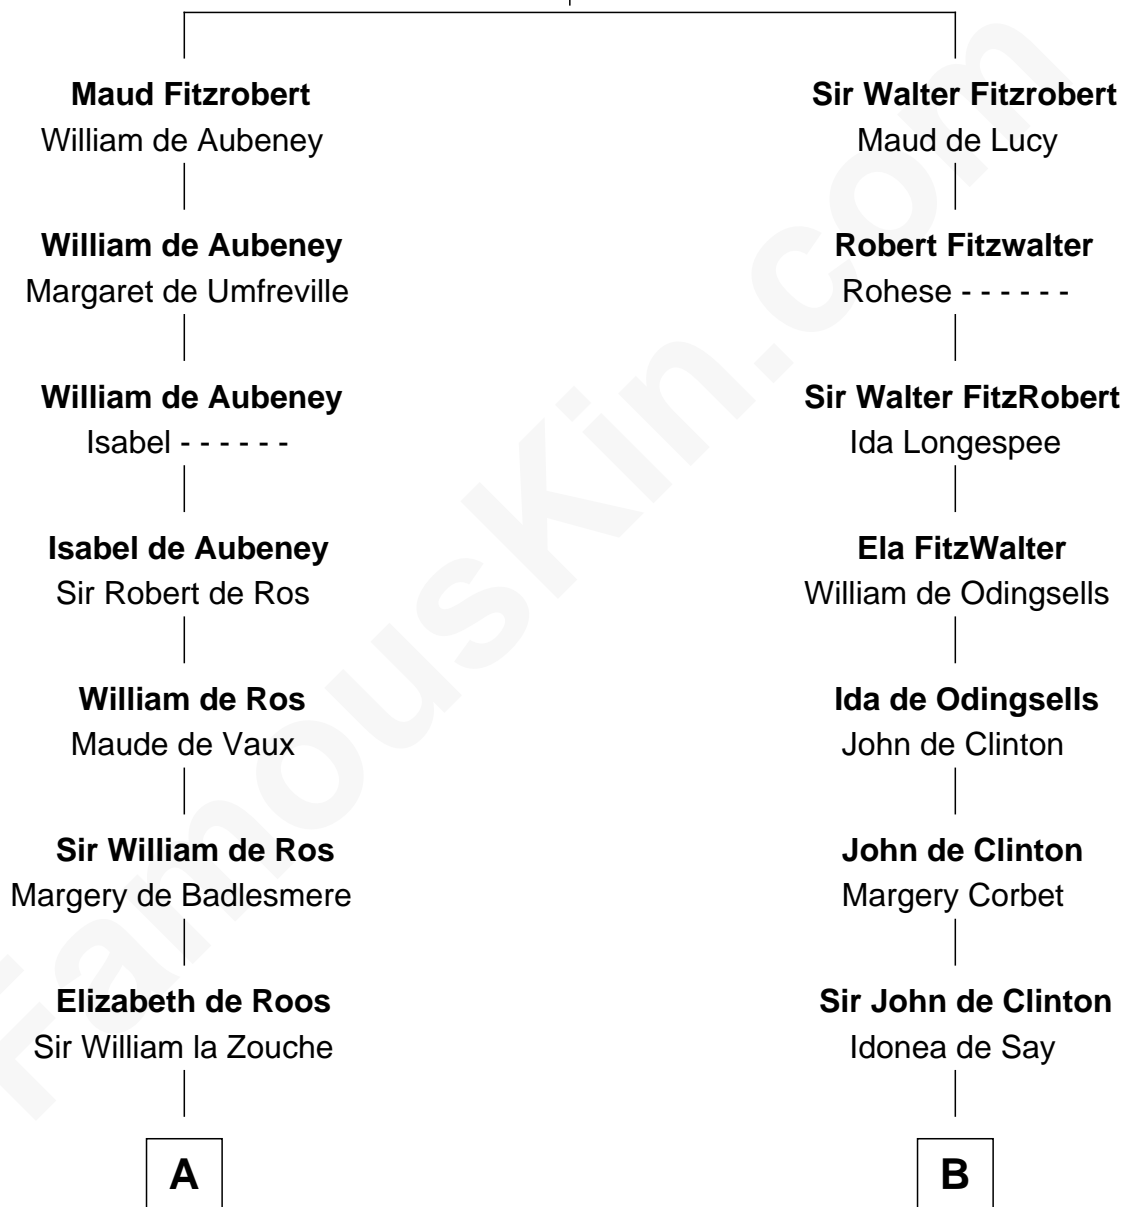

# FamousKin.com Relationship Chart of

**Robert Catesby**

*Leader of Gunpowder Plot*

15th cousin 6 times removed of

**Abraham Baldwin**

*Signer of the U.S. Constitution*

**Robert Fitzrichard**

Maud de St. Liz

**C**

—  
**Mary Bruen**

John Baldwin

—  
**Abigail Baldwin**

Samuel Baldwin

—  
**Timothy Baldwin**

Bathsheba Stone

—  
**Michael Baldwin**

Lucy Dudley

—  
**Abraham Baldwin**

*Signer of the U.S. Constitution*

FamousKin.com