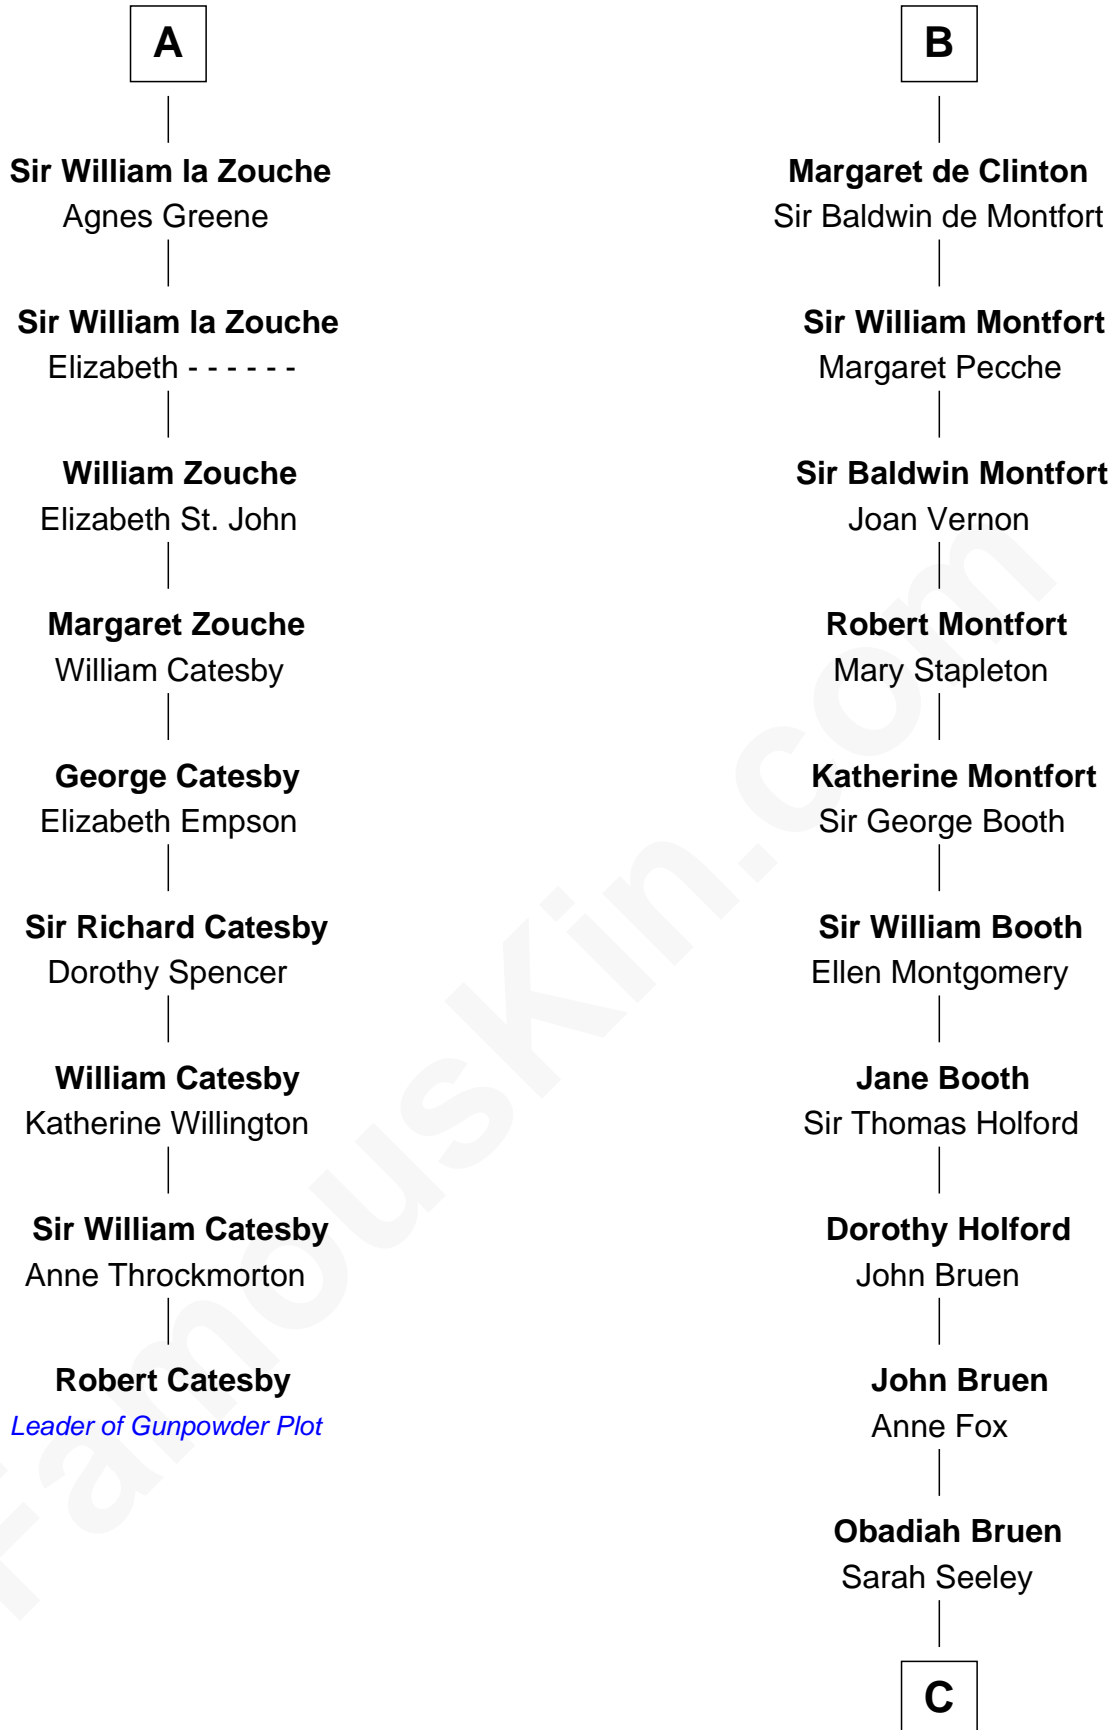

# FamousKin.com Relationship Chart of

**Robert Catesby**

*Leader of Gunpowder Plot*

15th cousin 6 times removed of

**Abraham Baldwin**

*Signer of the U.S. Constitution*

**Robert Fitzrichard**

Maud de St. Liz

**C**

—  
**Mary Bruen**

John Baldwin

—  
**Abigail Baldwin**

Samuel Baldwin

—  
**Timothy Baldwin**

Bathsheba Stone

—  
**Michael Baldwin**

Lucy Dudley

—  
**Abraham Baldwin**

*Signer of the U.S. Constitution*

FamousKin.com