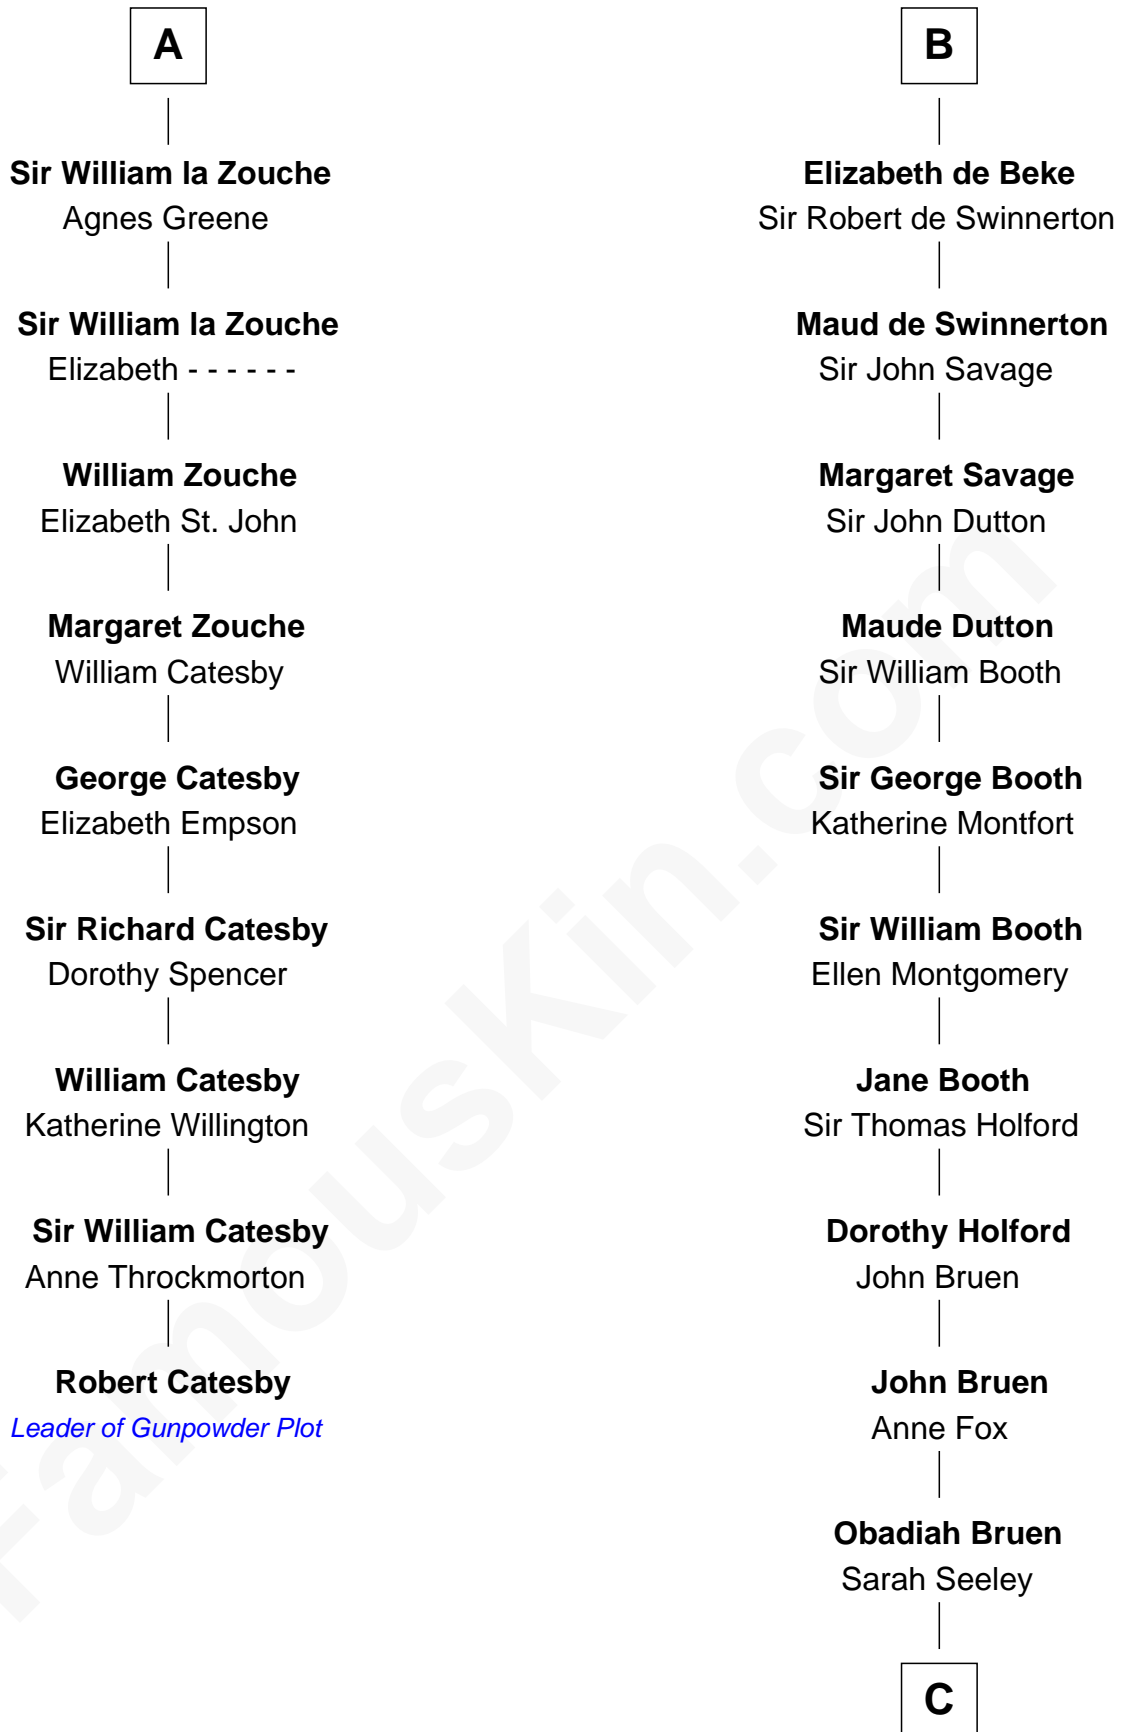

# FamousKin.com Relationship Chart of

**Robert Catesby**

*Leader of Gunpowder Plot*

15th cousin 6 times removed of

**Abraham Baldwin**

*Signer of the U.S. Constitution*

**C**

—  
**Mary Bruen**

John Baldwin

—  
**Abigail Baldwin**

Samuel Baldwin

—  
**Timothy Baldwin**

Bathsheba Stone

—  
**Michael Baldwin**

Lucy Dudley

—  
**Abraham Baldwin**