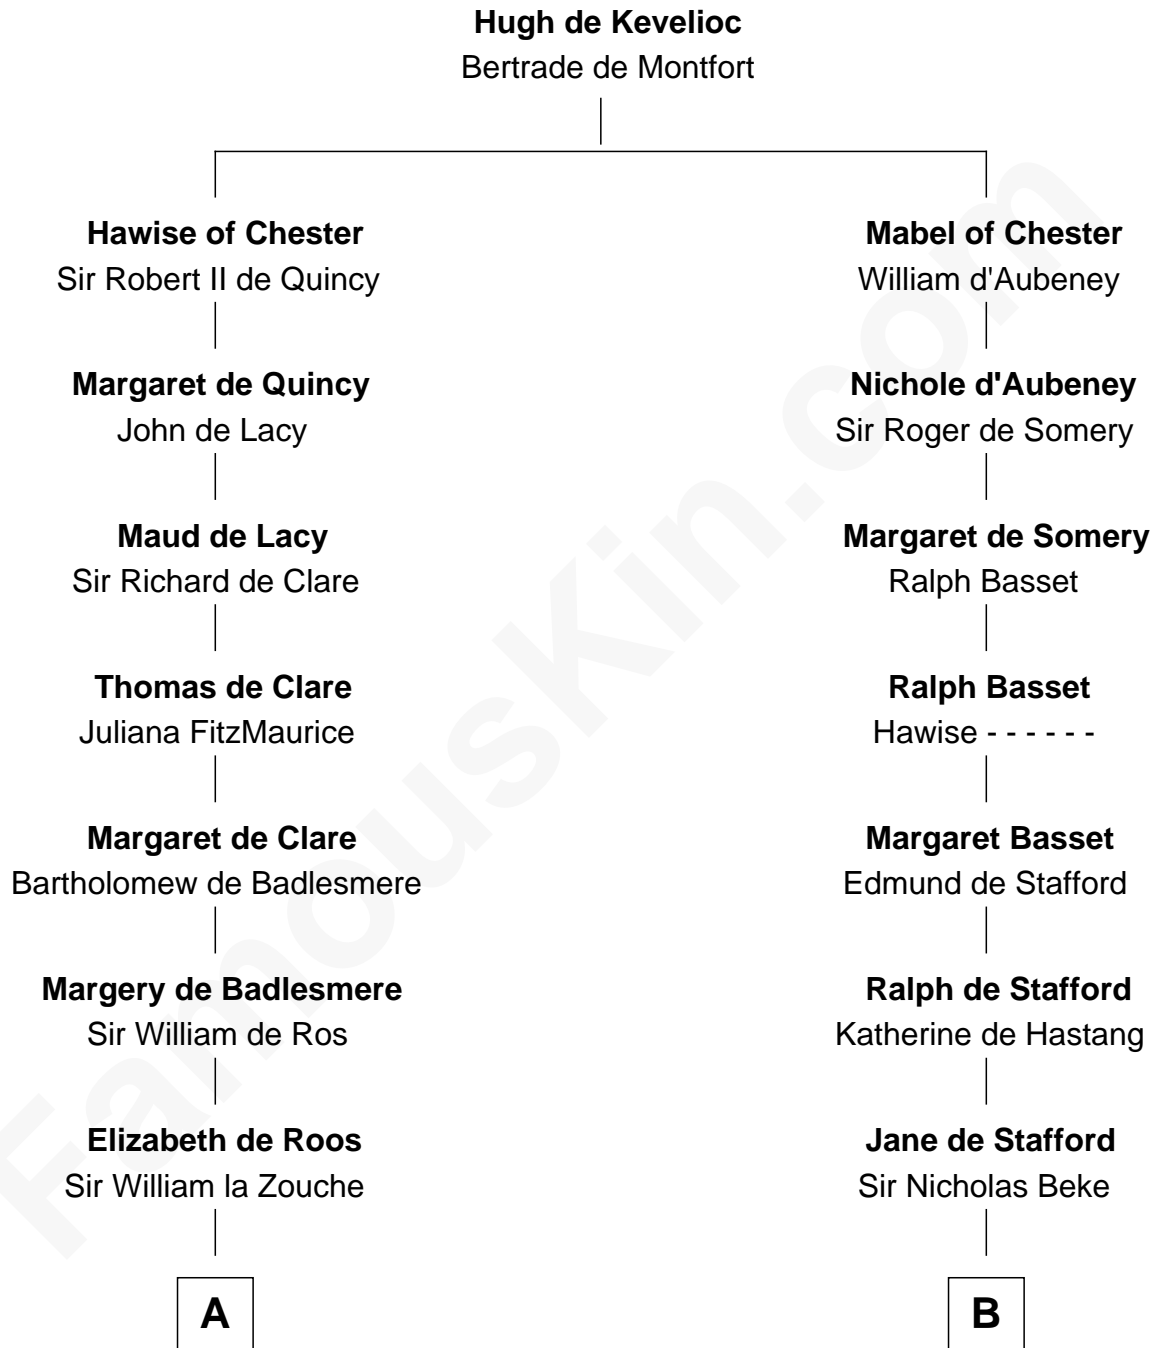

# FamousKin.com Relationship Chart of

**Robert Catesby**

*Leader of Gunpowder Plot*

15th cousin 6 times removed of

**Abraham Baldwin**

*Signer of the U.S. Constitution*

**C**

—  
**Mary Bruen**

John Baldwin

—  
**Abigail Baldwin**

Samuel Baldwin

—  
**Timothy Baldwin**

Bathsheba Stone

—  
**Michael Baldwin**

Lucy Dudley

—  
**Abraham Baldwin**

*Signer of the U.S. Constitution*