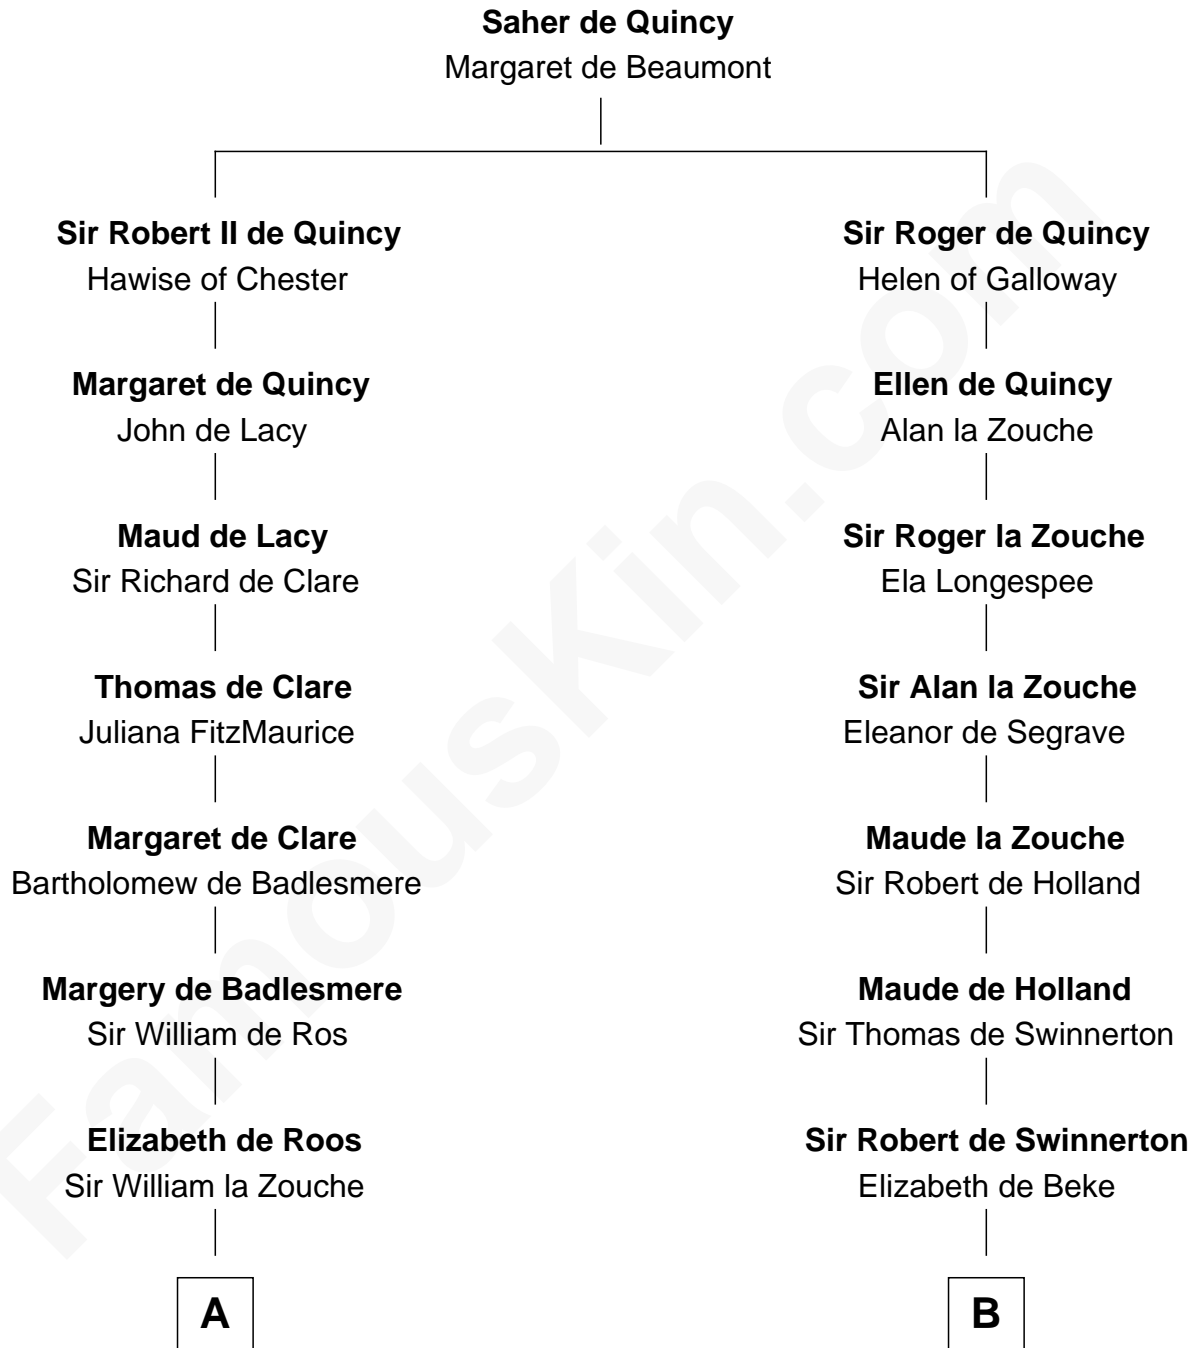

FamousKin.com Relationship Chart of

Robert Catesby

Leader of Gunpowder Plot

15th cousin 5 times removed of

Abraham Baldwin

Signer of the U.S. Constitution

C

Abigail Baldwin

Samuel Baldwin

Timothy Baldwin

Bathsheba Stone

Michael Baldwin

Lucy Dudley

Abraham Baldwin

Signer of the U.S. Constitution

FamousKin.com