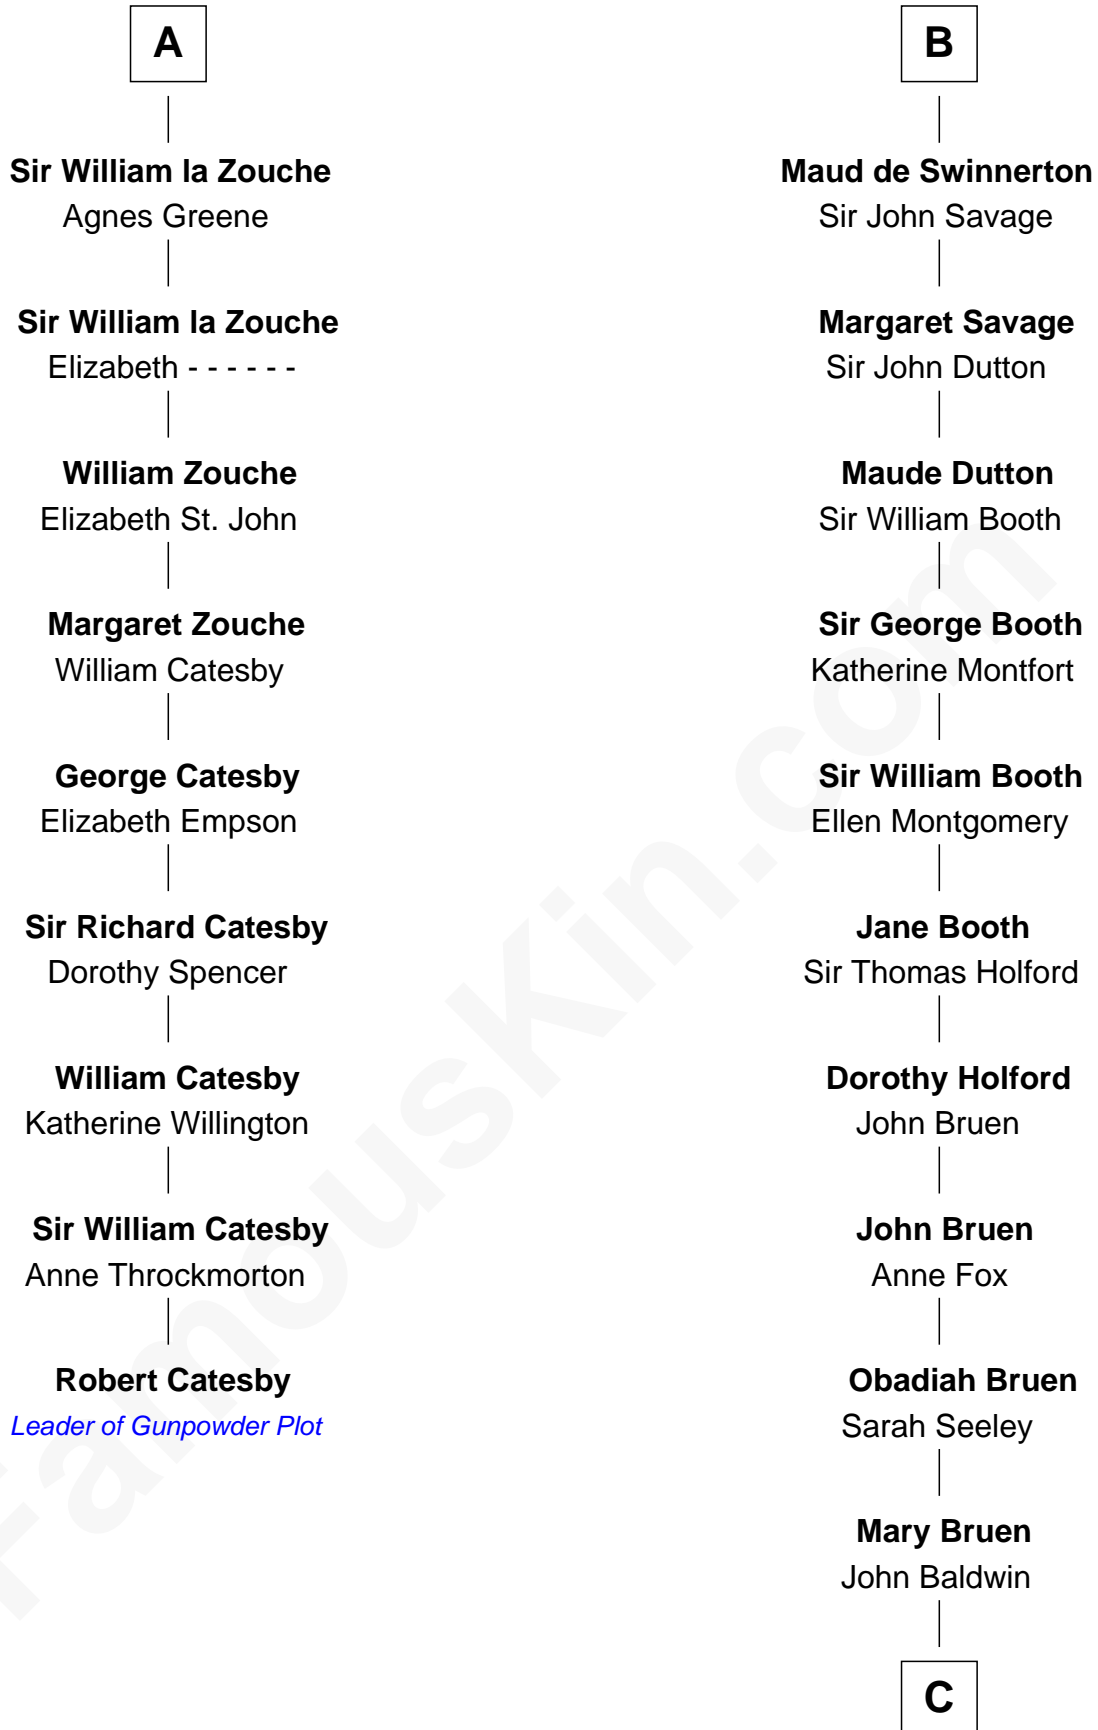

FamousKin.com Relationship Chart of

Robert Catesby

Leader of Gunpowder Plot

15th cousin 5 times removed of

Abraham Baldwin

Signer of the U.S. Constitution

C

Abigail Baldwin

Samuel Baldwin

Timothy Baldwin

Bathsheba Stone

Michael Baldwin

Lucy Dudley

Abraham Baldwin

Signer of the U.S. Constitution

FamousKin.com