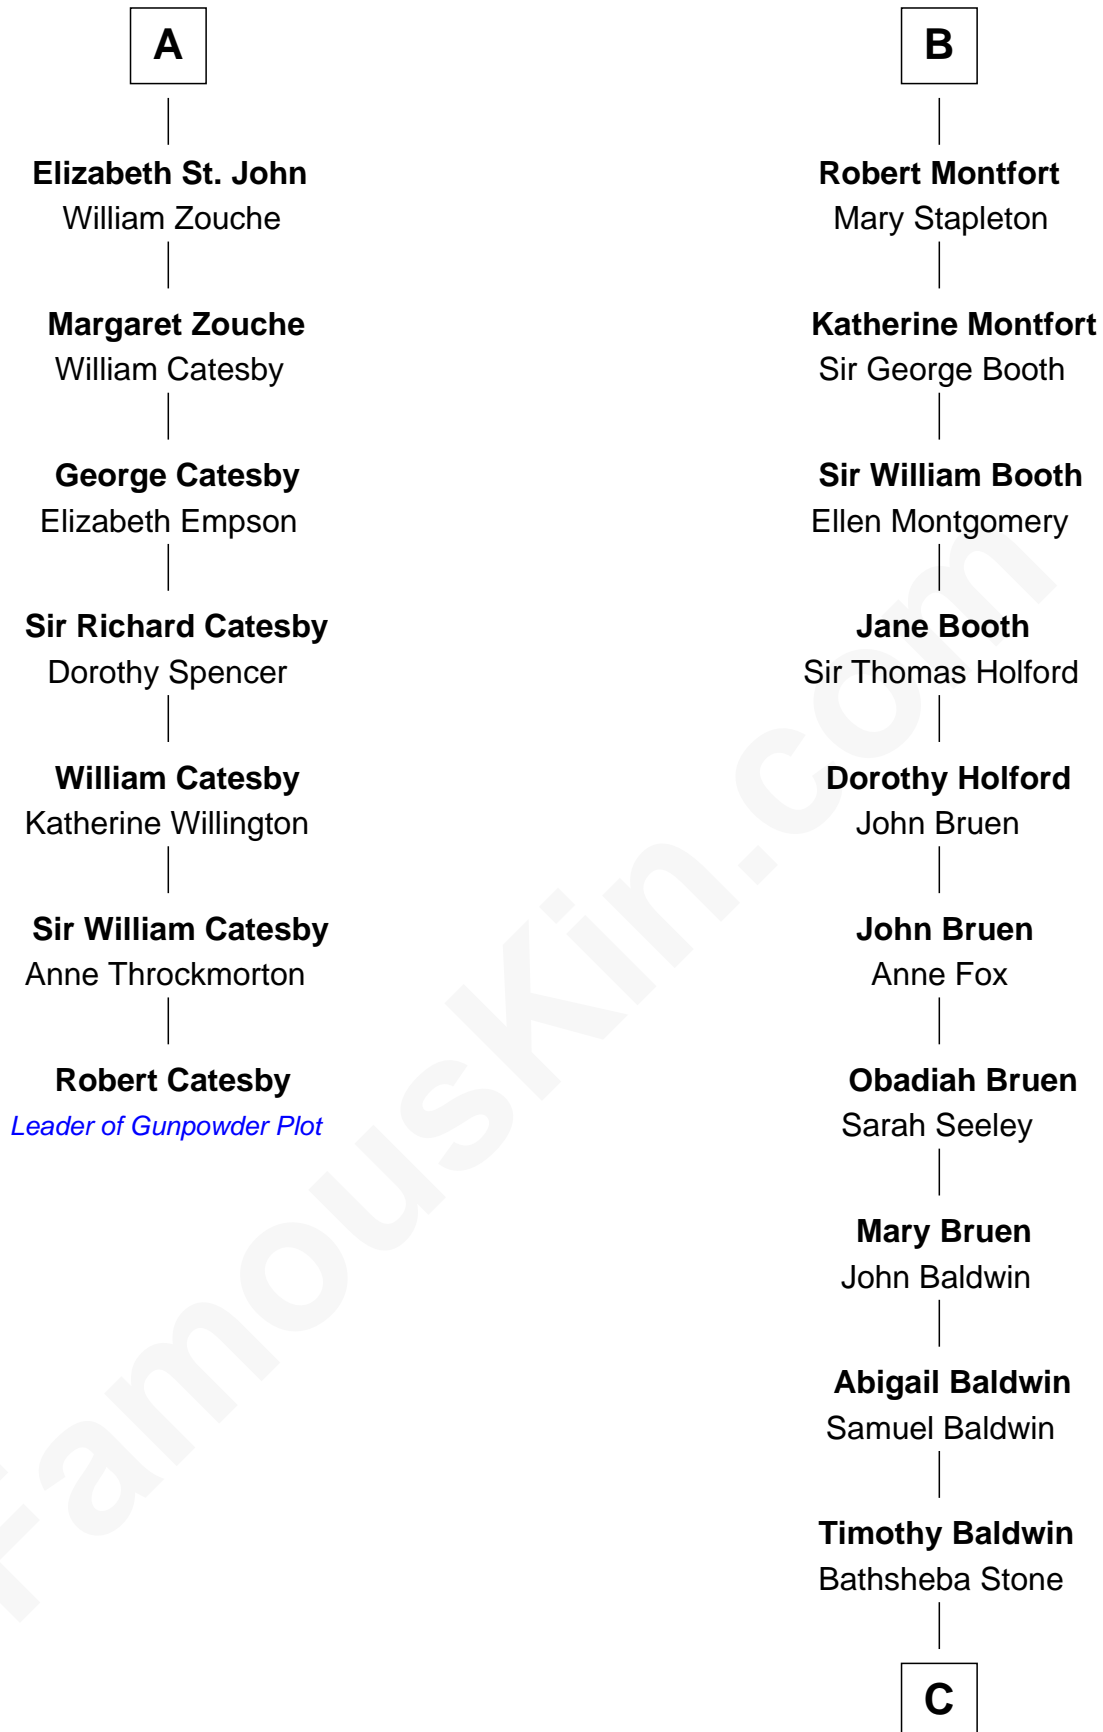

# FamousKin.com Relationship Chart of

**Robert Catesby**

*Leader of Gunpowder Plot*

13th cousin 5 times removed of

**Abraham Baldwin**

*Signer of the U.S. Constitution*

C

Michael Baldwin

Lucy Dudley

Abraham Baldwin

*Signer of the U.S. Constitution*

FamousKin.com