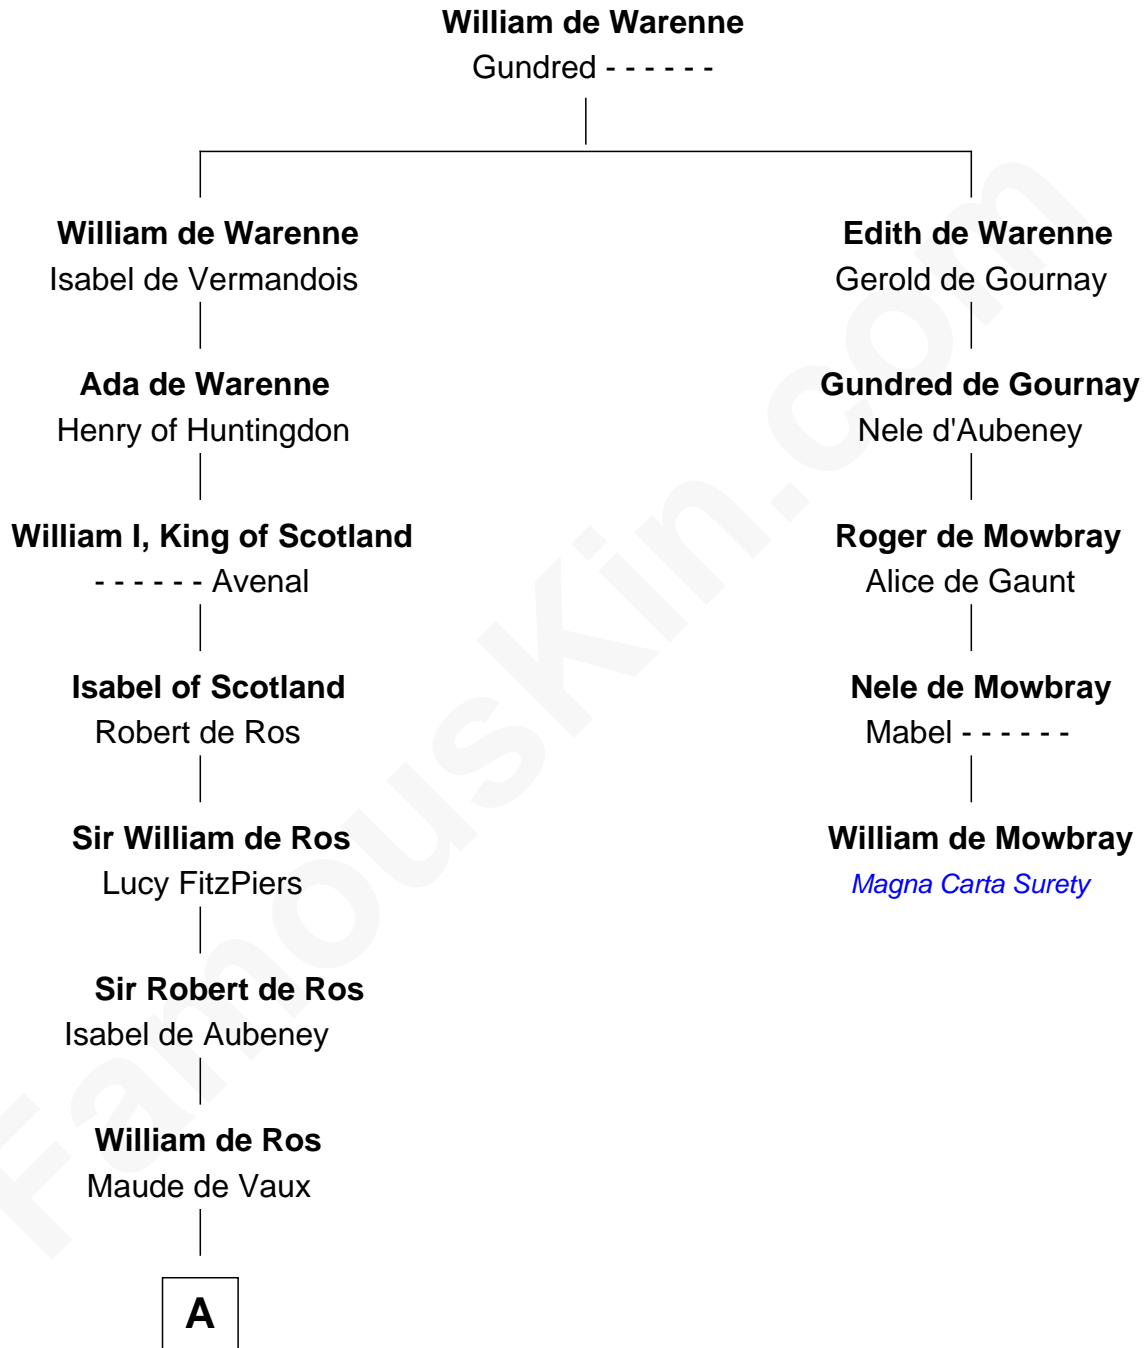

FamousKin.com Relationship Chart of

Robert Catesby

Leader of Gunpowder Plot

4th cousin 13 times removed of

William de Mowbray

Magna Carta Surety

A

—
Sir William de Ros
Margery de Badlesmere

—
Elizabeth de Roos
Sir William la Zouche

—
Sir William la Zouche
Agnes Greene

—
Sir William la Zouche
Elizabeth - - - - -

—
William Zouche
Elizabeth St. John

—
Margaret Zouche
William Catesby

—
George Catesby
Elizabeth Empson

—
Sir Richard Catesby
Dorothy Spencer

—
William Catesby
Katherine Willington

—
Sir William Catesby
Anne Throckmorton

—
Robert Catesby
Leader of Gunpowder Plot