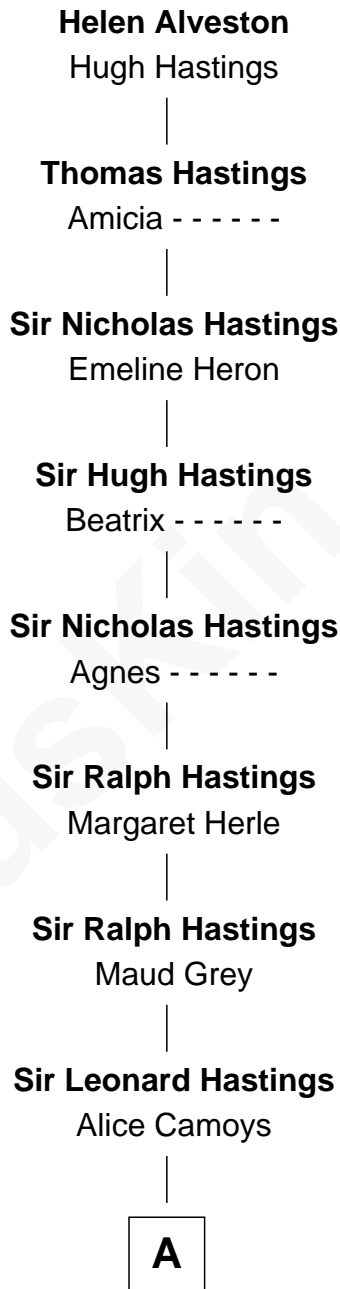

## Relationship Chart of

### Helen Alveston

23rd Great-grandmother of

**Kit Harington**  
TV Actor - "Game of Thrones"

**A**

—  
**Sir William Hastings**

Katherine Neville

—  
**Anne Hastings**

Sir George Talbot

—  
**Elizabeth Talbot**

William Dacre

—  
**Anne Dacre**

Henry Clifford

—  
**Sir George Clifford**

Margaret Russell

—  
**Ann Clifford**

Richard Sackville

**B**

**B**

**Charlotte Seymour**

Heneage Finch

**Frances Finch**

Sir George Legge

**William Legge**

Frances Barrington