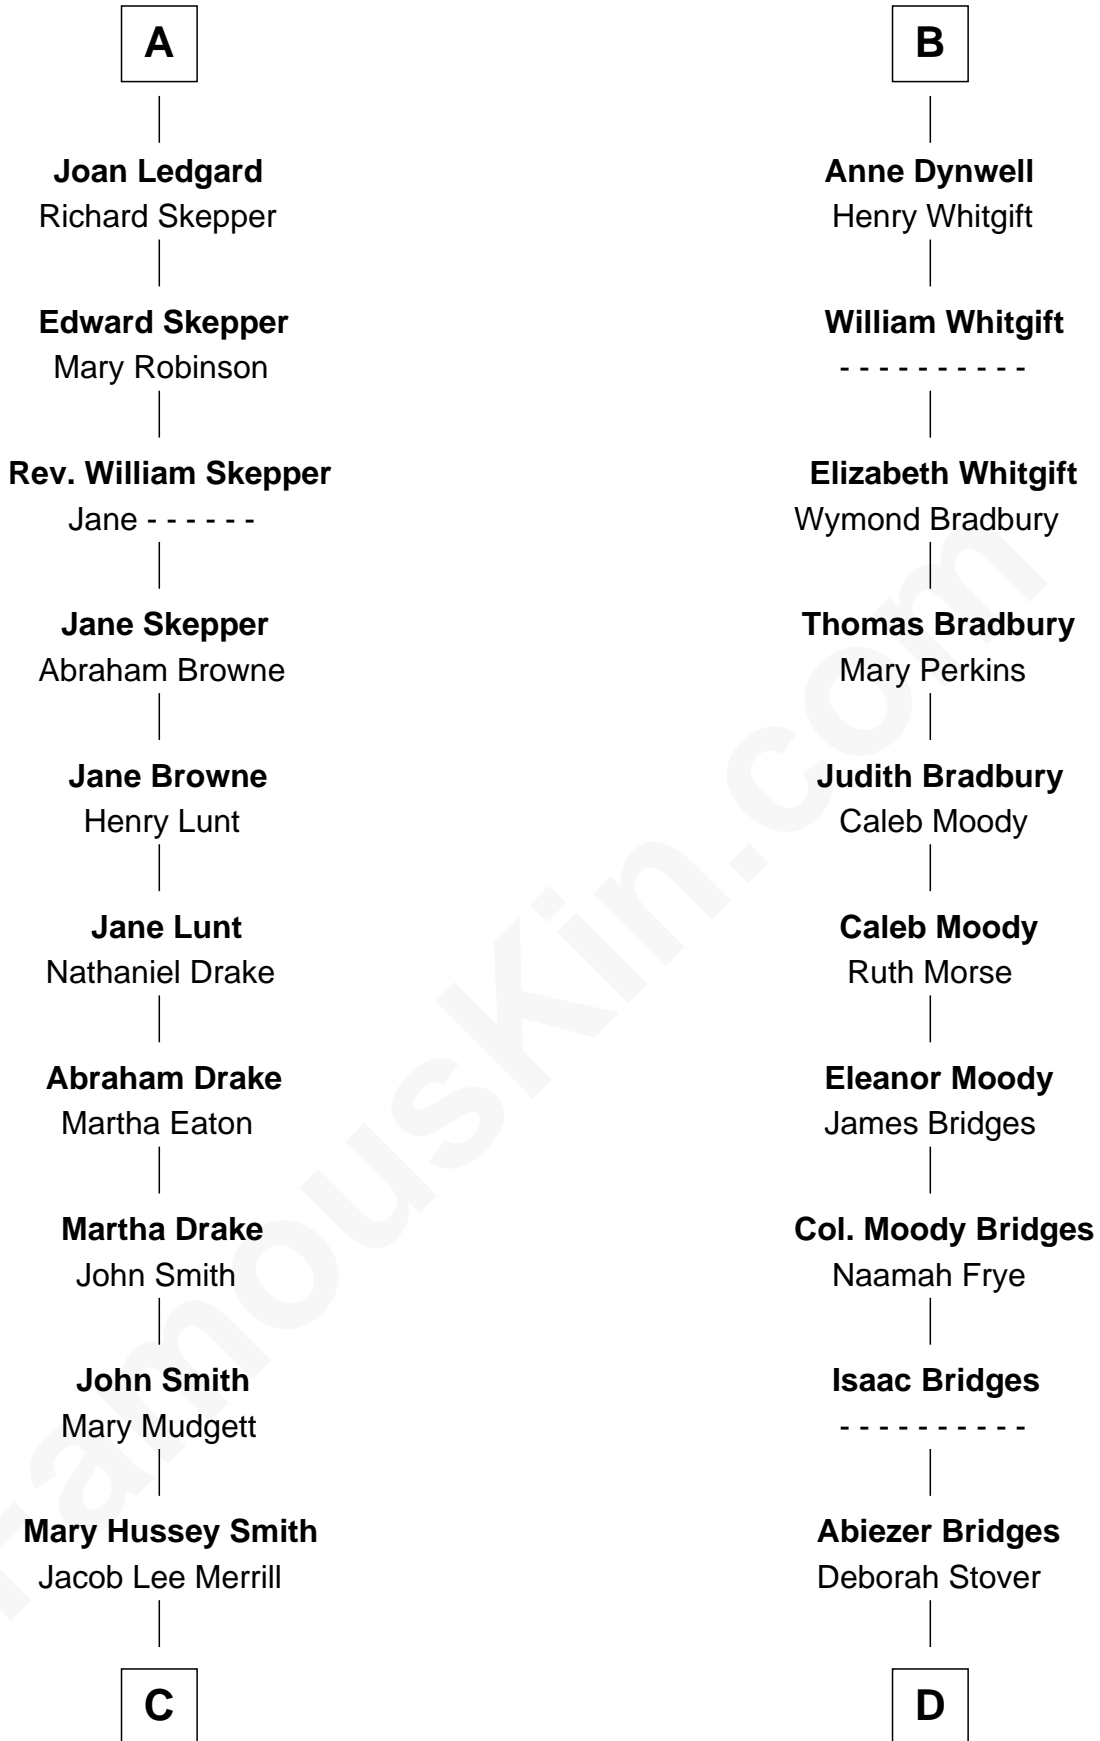

FamousKin.com

Relationship Chart of

Meghan Markle

Duchess of Sussex, TV Actress

20th cousin 1 time removed of

Owen Brewster

54th Governor of Maine

C

George David Merrill

Mary Bird

Gertrude May Merrill

Fred George Sanders

Doris Mary Rita Sanders

Gordon Arnold Markle

Thomas Wayne Markle

Doria Loyce Ragland

William Edmund Brewster

Owen Brewster

54th Governor of Maine