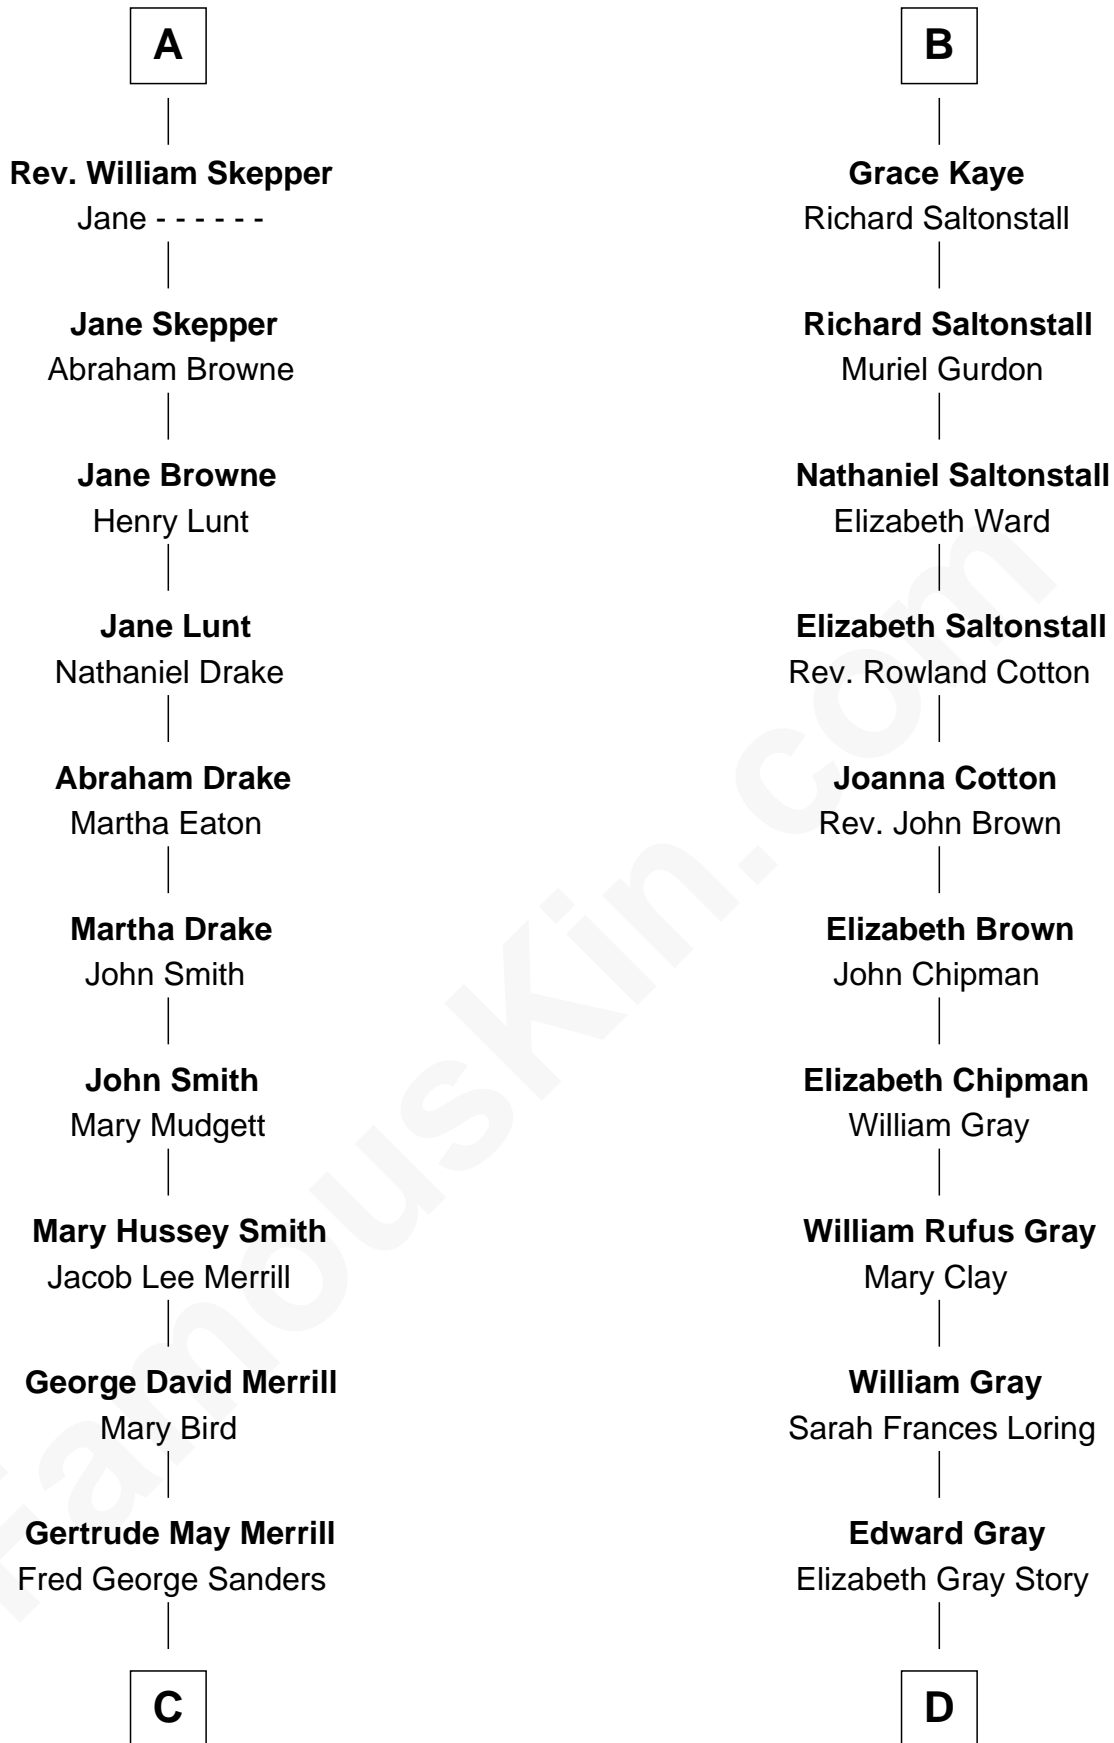

Mary Clifford
Sir Philip Wentworth

Elizabeth Wentworth
Sir Martin de la See

Joan de la See
Sir Piers Hildyard

Isabel Hildyard
Ralph Legard

Joan Ledgard
Richard Skepper

Edward Skepper
Mary Robinson

A

Sir Henry Percy
Eleanor Neville

Sir Henry Percy
Eleanor Poynings

Margaret Percy
Sir William Gascoigne

Dorothy Gascoigne
Sir Ninian Markenfield

Alice Markenfield
Sir Robert Mauleverer

Dorothy Mauleverer
John Kaye

Robert Kaye
Anne Flower

B

C

John Butler Swann

Marguerite Swann

Percy Musgrave

Story Musgrave

NASA Astronaut

FamousKin.com