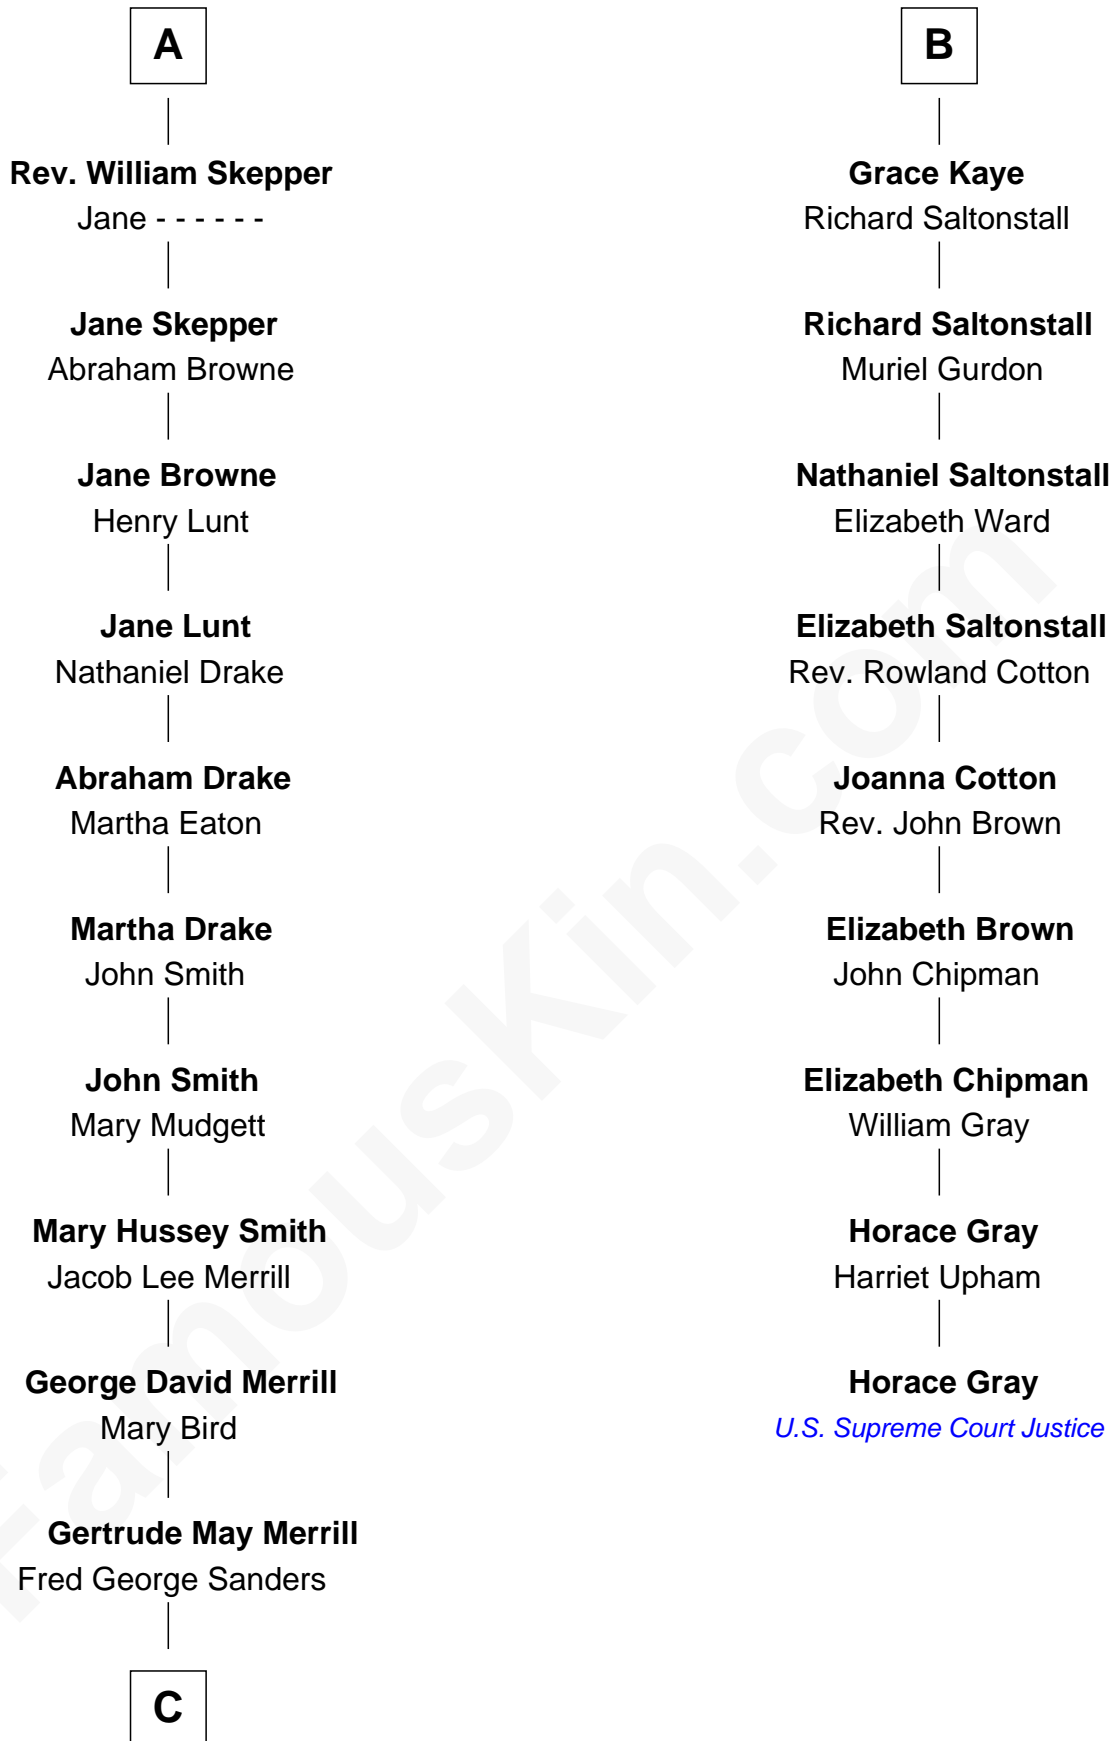

FamousKin.com

Relationship Chart of

Meghan Markle

Duchess of Sussex, TV Actress

15th cousin 4 times removed of

Horace Gray

U.S. Supreme Court Justice

Sir Henry Percy
Elizabeth Mortimer

C

—
Doris Mary Rita Sanders

Gordon Arnold Markle

—
Thomas Wayne Markle

Doria Loyce Ragland

—
Meghan Markle

Duchess of Sussex, TV Actress

FamousKin.com