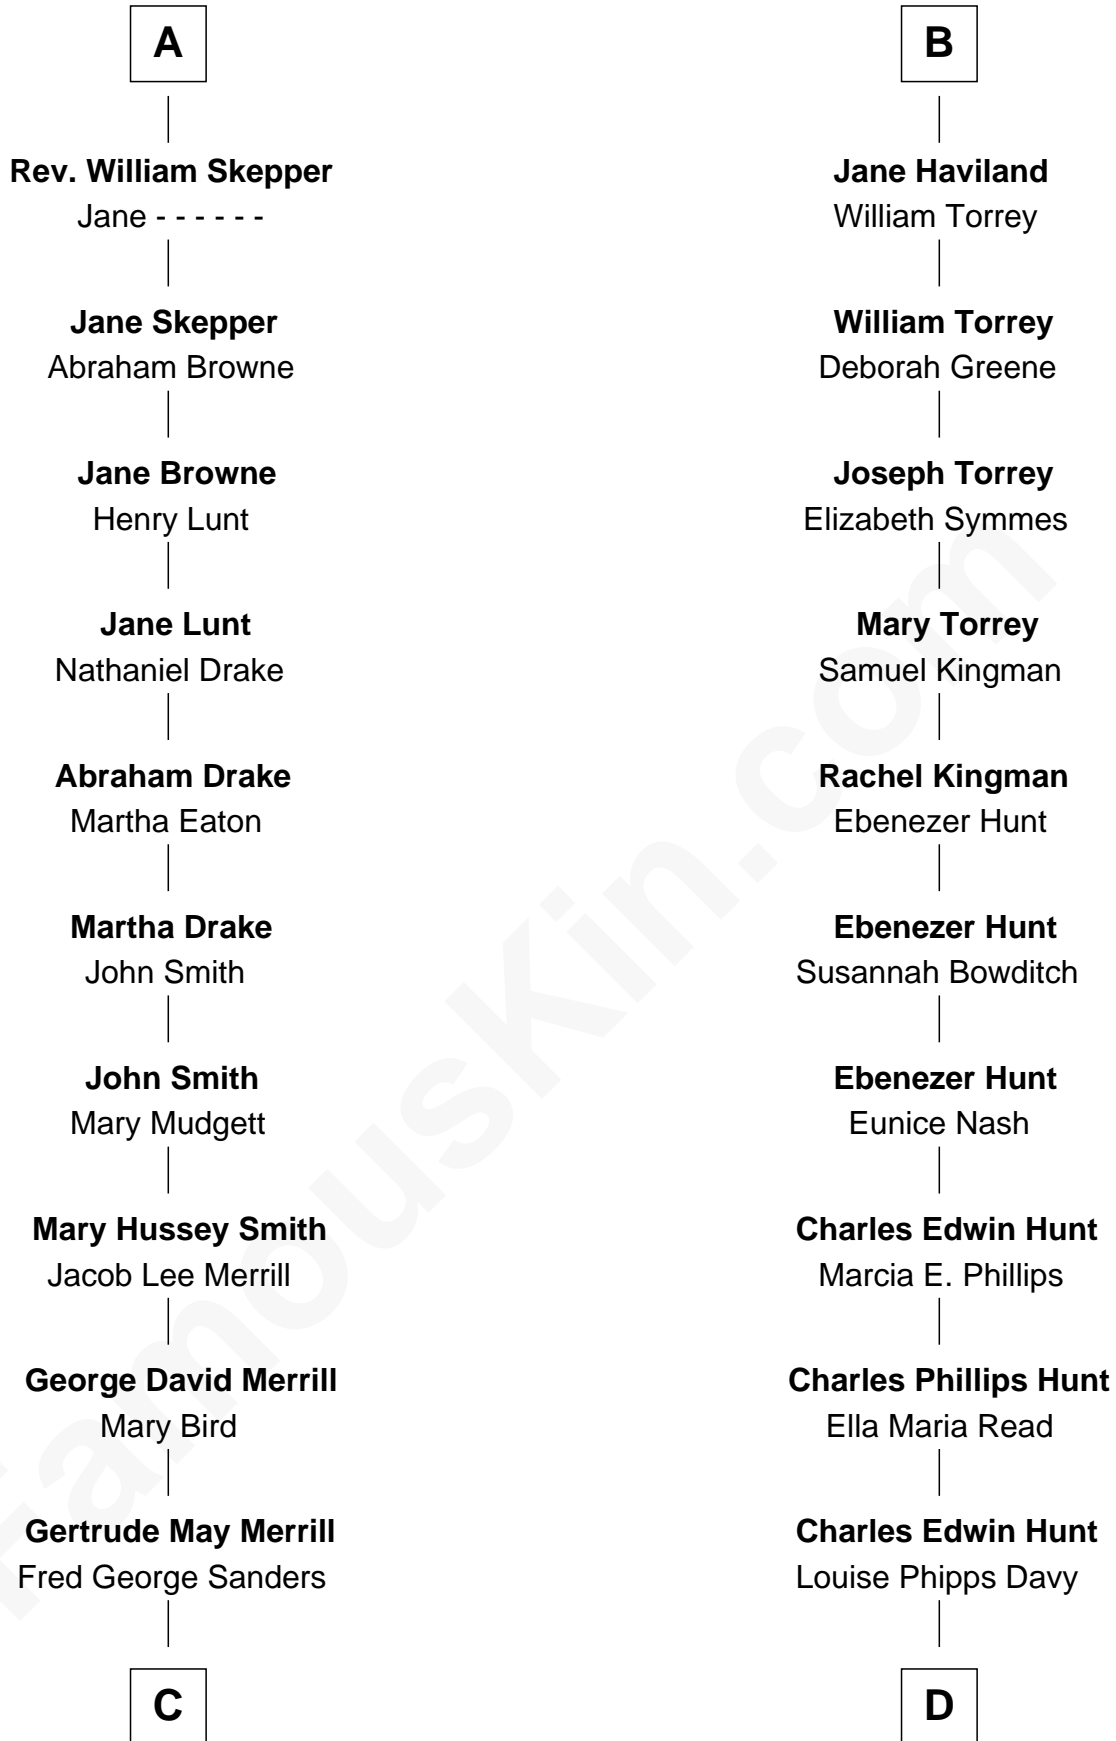

FamousKin.com

Relationship Chart of

Meghan Markle

Duchess of Sussex, TV Actress

18th cousin 1 time removed of

Linda Hunt

TV and Movie Actress

FamousKin.com