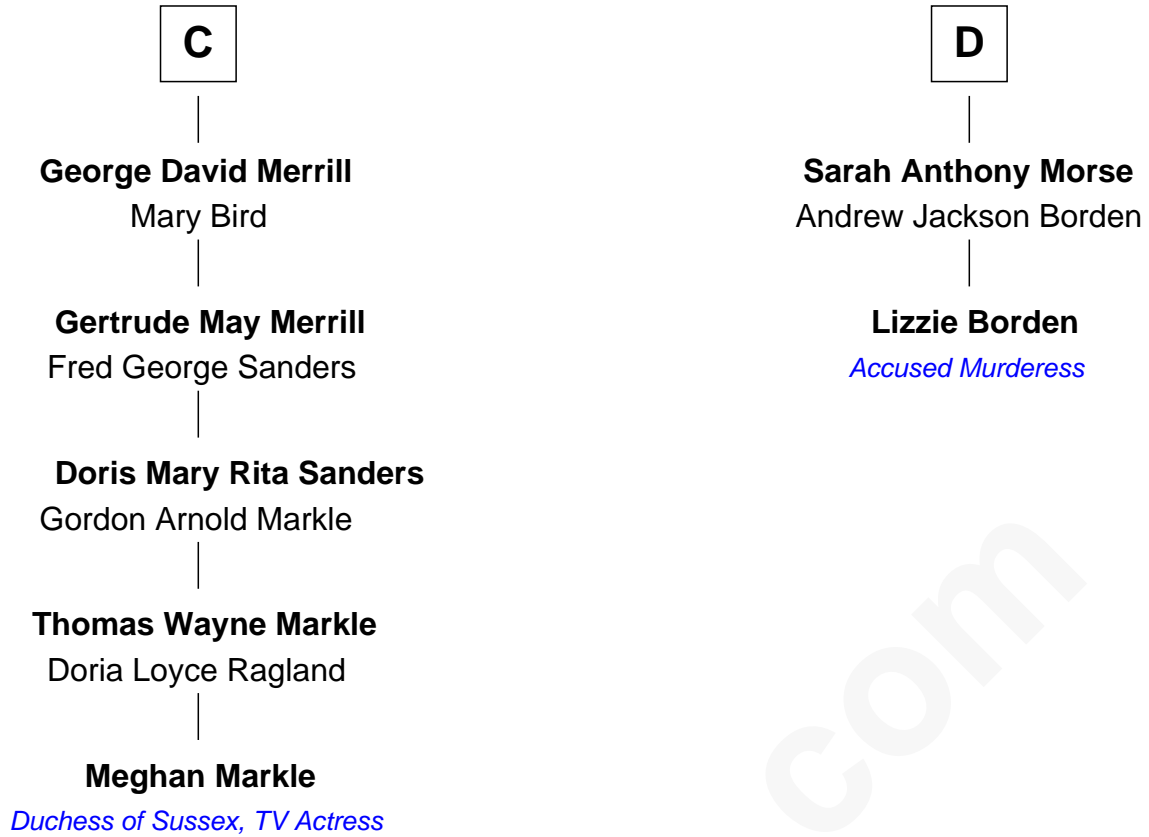

FamousKin.com

Relationship Chart of

Meghan Markle

Duchess of Sussex, TV Actress

18th cousin 3 times removed of

Lizzie Borden

Accused Murderess

Sir Thomas de Beauchamp

Katherine de Mortimer

Philippa de Beauchamp

Sir Hugh de Stafford

Katherine de Stafford

Michael de la Pole

Isabel de la Pole

Thomas Morley

Anne Morley

Sir William Beauchamp

Joan Fitzalan

Joan Beauchamp

James Butler

Elizabeth Butler

John Talbot

Ann Talbot

Sir Henry Vernon

Elizabeth Vernon

Sir Robert Corbet

Dorothy Corbet

Sir Richard Mainwaring

Sir Arthur Mainwaring

Margaret Mainwaring

B

FamousKin.com