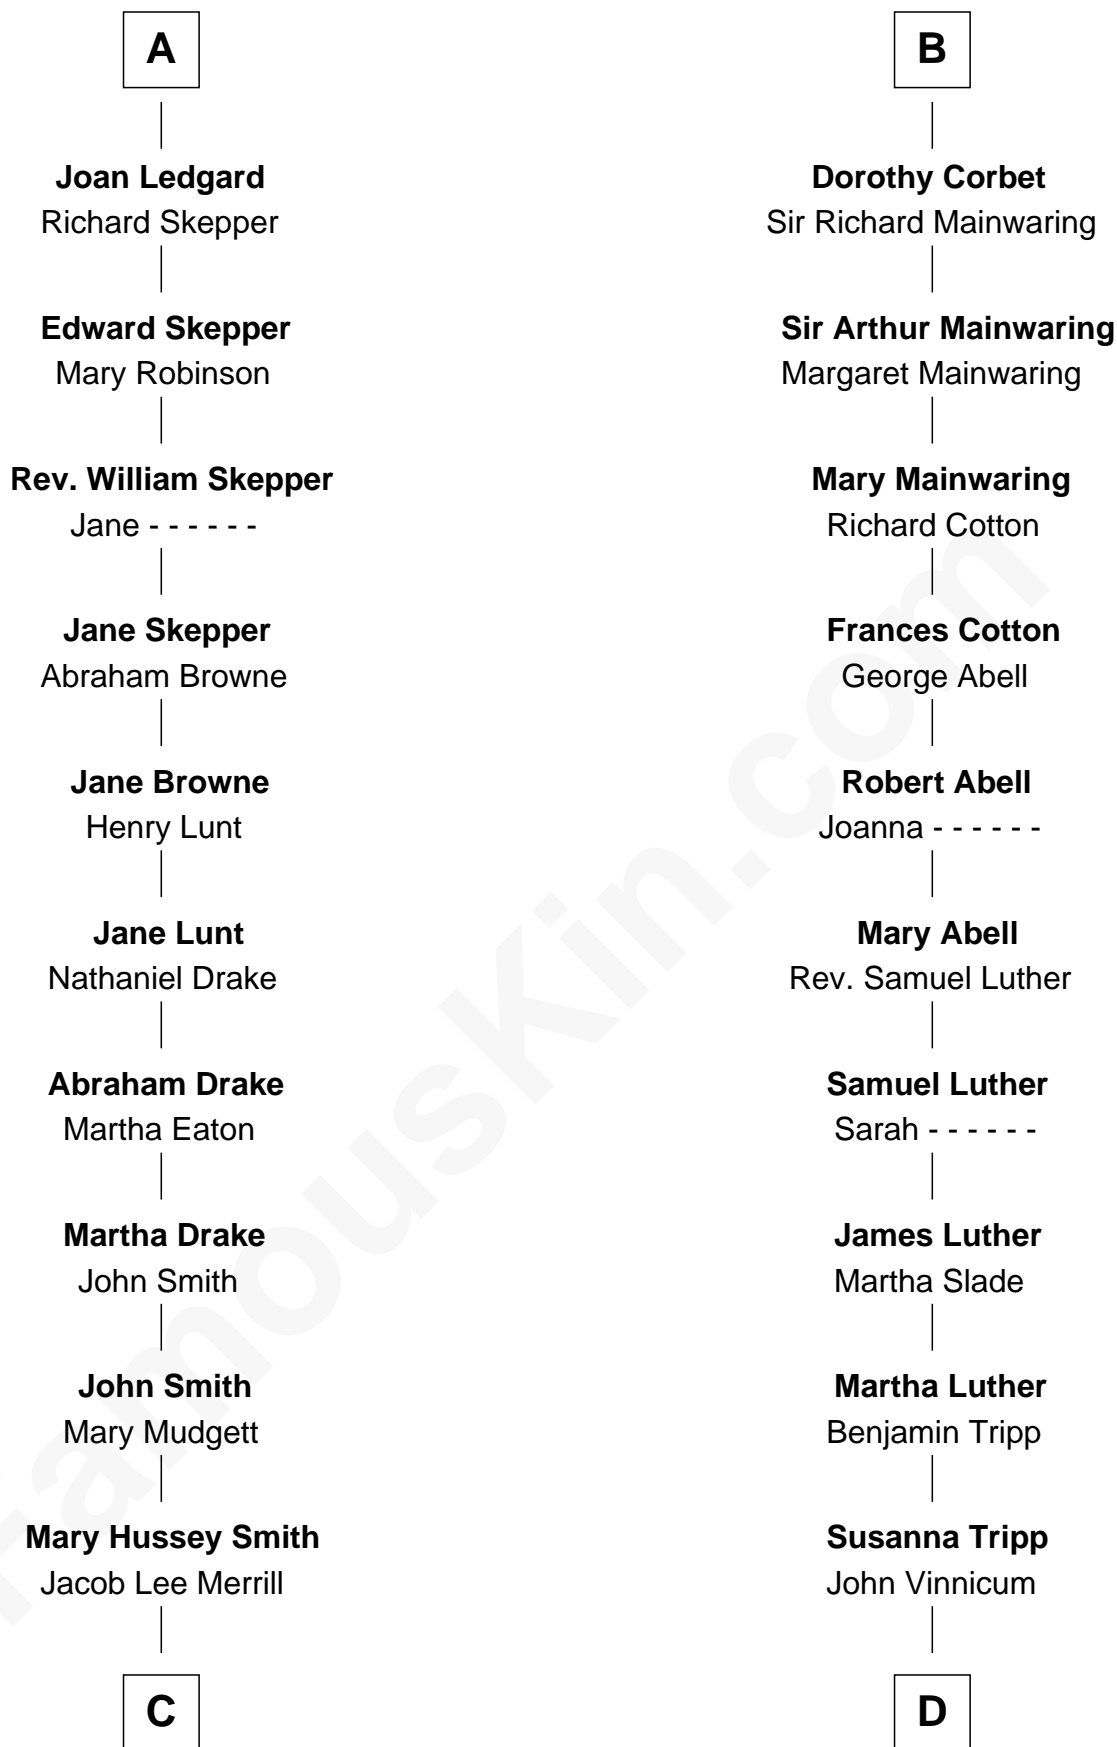

# FamousKin.com Relationship Chart of

**Meghan Markle**

*Duchess of Sussex, TV Actress*

20th cousin 1 time removed of

**Lizzie Borden**

*Accused Murderess*

**Ralph de Stafford**

Margaret de Audley

**Sir Hugh de Stafford**  
Philippa de Beauchamp

**Katherine de Stafford**  
Michael de la Pole

**Isabel de la Pole**  
Thomas Morley

**Anne Morley**  
Sir John Hastings

**Elizabeth Hastings**  
Sir Robert Hildyard

**Sir Piers Hildyard**  
Joan de la See

**Isabel Hildyard**  
Ralph Legard

**A**

**Elizabeth de Stafford**  
John de Ferrers

**Robert de Ferrers**  
Margaret Despencer

**Sir Edmund Ferrers**  
Ellen Roche

**Sir William Ferrers**  
Elizabeth Belknap

**Anne Ferrers**  
Sir Walter Devereux

**Elizabeth Devereux**  
Sir Richard Corbet

**Sir Robert Corbet**  
Elizabeth Vernon

**B**

**C**

**George David Merrill**

Mary Bird

**Gertrude May Merrill**